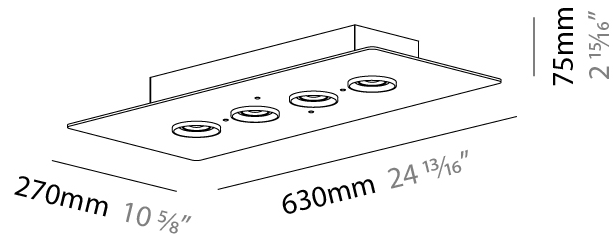

PROJECT	
TYPE	
SPECIFIER	
QUANTITY	
DATE	

EQUAL SURFACE

D92261

base number

1. To build a product code in our configurator select the specify button on the base model # product page
2. To build a manual product code on this datasheet choose from the options listed below in blue font and add the suffix to the base model #

GENERAL

Series: Equal
Brand: Milan
Division: Design
Mounting Type: Surface
Mounting Location: Ceiling
Subcategory: Downlight

PHYSICAL

Shape: Rectangle
Length (mm): 630
Length (in): 24 ¹³/₁₆
Width (mm): 270
Width (in): 10 ⁵/₈
Height (mm): 75
Height (in): 2 ¹⁵/₁₆
Light Distribution: Omnidirectional
Weight (kg): 4.5
Weight (lbs): 9.999
Diffuser: Glass - Opal
Fixture Finish: Ash
Holder Finish: MWL
Fixture Material: Metal / Wood

ELECTRICAL

Number of Lamps: 4
Lamp Type: LED Retrofit
Lamp Shape: MR16
Bulb Included: Bulb Not Included
Total Output Wattage (W): 32
Max. Wattage Per Lamp (W): 8
Lamp Base: GU10
Input Voltage (V): 120

LED

OPTICAL

RATINGS AND CERTIFICATIONS

Certified By: CSA Certified to UL and CSA Standards
IP rating: IP20