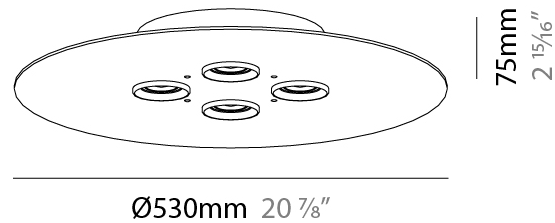

PROJECT	
TYPE	
SPECIFIER	
QUANTITY	
DATE	

EQUAL SURFACE

D92263

base number

1. To build a product code in our configurator select the specify button on the base model # product page
2. To build a manual product code on this datasheet choose from the options listed below in blue font and add the suffix to the base model #

GENERAL

Series: Equal
Brand: Milan
Division: Design
Mounting Type: Surface
Mounting Location: Ceiling
Subcategory: Downlight

PHYSICAL

Shape: Round
Diameter (mm): 530
Diameter (in): 20 7/8
Height (mm): 75
Height (in): 2 15/16
Light Distribution: Omnidirectional
Weight (kg): 4.5
Weight (lbs): 9.999
Diffuser: Glass - Opal
Fixture Finish: Ash
Holder Finish: MWL
Fixture Material: Metal / Wood

ELECTRICAL

Number of Lamps: 4
Lamp Type: LED Retrofit
Lamp Shape: MR16
Bulb Included: Bulb Not Included
Total Output Wattage (W): 32
Max. Wattage Per Lamp (W): 8
Lamp Base: GU10
Input Voltage (V): 120

LED

OPTICAL

RATINGS AND CERTIFICATIONS

Certified By: CSA Certified to UL and CSA Standards
IP rating: IP20