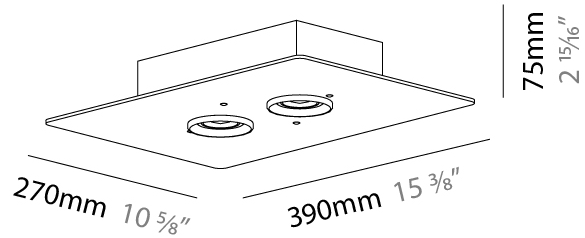

PROJECT	_____
TYPE	_____
SPECIFIER	_____
QUANTITY	_____
DATE	_____

EQUAL SURFACE

D92260

base number

1. To build a product code in our configurator select the specify button on the base model # product page
2. To build a manual product code on this datasheet choose from the options listed below in blue font and add the suffix to the base model #

GENERAL

Series: Equal
Brand: Milan
Division: Design
Mounting Type: Surface
Mounting Location: Ceiling
Subcategory: Downlight

PHYSICAL

Shape: Rectangle
Length (mm): 390
Length (in): 15 ³/₈
Width (mm): 270
Width (in): 10 ⁵/₈
Height (mm): 75
Height (in): 2 ¹⁵/₁₆
Light Distribution: Omnidirectional
Weight (kg): 2.3
Weight (lbs): 4.999
Diffuser: Glass - Opal
Fixture Finish: Ash
Holder Finish: MWL
Fixture Material: Metal / Wood

ELECTRICAL

Number of Lamps: 2
Lamp Type: LED Retrofit
Lamp Shape: MR16
Bulb Included: Bulb Not Included
Total Output Wattage (W): 16
Max. Wattage Per Lamp (W): 8
Lamp Base: GU10
Input Voltage (V): 120

LED

OPTICAL

RATINGS AND CERTIFICATIONS

Certified By: CSA Certified to UL and CSA Standards
IP rating: IP20