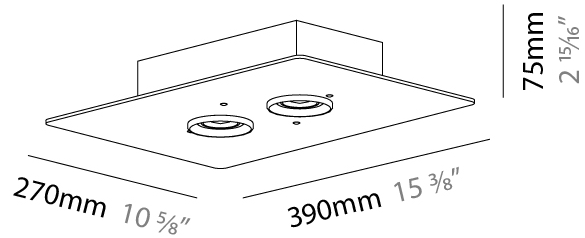

EQUAL SURFACE

D92260

base number

1. To build a product code in our configurator select the specify button on the base model # product page
2. To build a manual product code on this datasheet choose from the options listed below in blue font and add the suffix to the base model #

GENERAL

Series: Equal
Brand: Milan
Division: Design
Mounting Type: Surface
Mounting Location: Ceiling
Subcategory: Downlight

PHYSICAL

Shape: Rectangle
Length (mm): 390
Length (in): 15 ³/₈
Width (mm): 270
Width (in): 10 ⁵/₈
Height (mm): 75
Height (in): 2 ¹⁵/₁₆
Light Distribution: Omnidirectional
Weight (kg): 2.3
Weight (lbs): 4.999
Diffuser: Glass - Opal
Fixture Finish: Ash
Holder Finish: MWL
Fixture Material: Metal / Wood

ELECTRICAL

Number of Lamps: 2
Lamp Type: LED Retrofit
Lamp Shape: MR16
Bulb Included: Bulb Not Included
Total Output Wattage (W): 16
Max. Wattage Per Lamp (W): 8
Lamp Base: GU10
Input Voltage (V): 120

LED

OPTICAL

RATINGS AND CERTIFICATIONS

Certified By: CSA Certified to UL and CSA Standards
IP rating: IP20