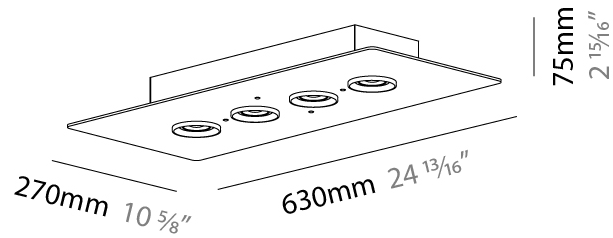

PROJECT	
TYPE	
SPECIFIER	
QUANTITY	
DATE	

EQUAL SURFACE

D92261

base number

1. To build a product code in our configurator select the specify button on the base model # product page
2. To build a manual product code on this datasheet choose from the options listed below in blue font and add the suffix to the base model #

GENERAL

Series: Equal
Brand: Milan
Division: Design
Mounting Type: Surface
Mounting Location: Ceiling
Subcategory: Downlight

PHYSICAL

Shape: Rectangle
Length (mm): 630
Length (in): 24 ¹³/₁₆
Width (mm): 270
Width (in): 10 ⁵/₈
Height (mm): 75
Height (in): 2 ¹⁵/₁₆
Light Distribution: Omnidirectional
Weight (kg): 4.5
Weight (lbs): 9.999
Diffuser: Glass - Opal
Fixture Finish: Ash
Holder Finish: MWL
Fixture Material: Metal / Wood

ELECTRICAL

Number of Lamps: 4
Lamp Type: LED Retrofit
Lamp Shape: MR16
Bulb Included: Bulb Not Included
Total Output Wattage (W): 32
Max. Wattage Per Lamp (W): 8
Lamp Base: GU10
Input Voltage (V): 120

LED

OPTICAL

RATINGS AND CERTIFICATIONS

Certified By: CSA Certified to UL and CSA Standards
IP rating: IP20