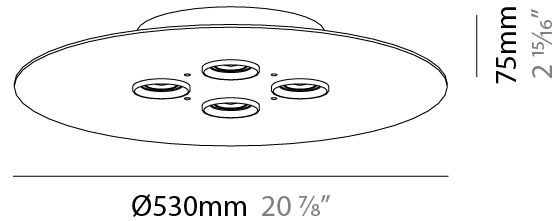

EQUAL SURFACE

D92263

base number

1. To build a product code in our configurator select the specify button on the base model # product page
2. To build a manual product code on this datasheet choose from the options listed below in blue font and add the suffix to the base model #

GENERAL

Series: Equal
Brand: Milan
Division: Design
Mounting Type: Surface
Mounting Location: Ceiling
Subcategory: Downlight

PHYSICAL

Shape: Round
Diameter (mm): 530
Diameter (in): 20 ⁷/₈
Height (mm): 75
Height (in): 2 ¹⁵/₁₆
Light Distribution: Omnidirectional
Weight (kg): 4.5
Weight (lbs): 9.999
Diffuser: Glass - Opal
Fixture Finish: Ash
Holder Finish: MWL
Fixture Material: Metal / Wood

ELECTRICAL

Number of Lamps: 4
Lamp Type: LED Retrofit
Lamp Shape: MR16
Bulb Included: Bulb Not Included
Total Output Wattage (W): 32
Max. Wattage Per Lamp (W): 8
Lamp Base: GU10
Input Voltage (V): 120

LED

OPTICAL

RATINGS AND CERTIFICATIONS

Certified By: CSA Certified to UL and CSA Standards
IP rating: IP20

PROJECT	_____
TYPE	_____
SPECIFIER	_____
QUANTITY	_____
DATE	_____