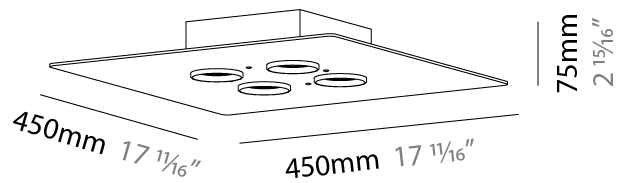

PROJECT	
TYPE	
SPECIFIER	
QUANTITY	
DATE	

EQUAL SURFACE

D92262

base number

1. To build a product code in our configurator select the specify button on the base model # product page
2. To build a manual product code on this datasheet choose from the options listed below in blue font and add the suffix to the base model #

GENERAL

Series: Equal
Brand: Milan
Division: Design
Mounting Type: Surface
Mounting Location: Ceiling
Subcategory: Downlight

PHYSICAL

Shape: Square
Length (mm): 450
Length (in): 17 ¹¹/₁₆
Width (mm): 450
Width (in): 17 ¹¹/₁₆
Height (mm): 75
Height (in): 2 ¹⁵/₁₆
Light Distribution: Omnidirectional
Weight (kg): 4.5
Weight (lbs): 9.999
Diffuser: Glass - Opal
Fixture Finish: Ash
Holder Finish: MWL
Fixture Material: Metal / Wood

ELECTRICAL

Number of Lamps: 4
Lamp Type: LED Retrofit
Lamp Shape: MR16
Bulb Included: Bulb Not Included
Total Output Wattage (W): 32
Max. Wattage Per Lamp (W): 8
Lamp Base: GU10
Input Voltage (V): 120

LED

OPTICAL

RATINGS AND CERTIFICATIONS

Certified By: CSA Certified to UL and CSA Standards
IP rating: IP20