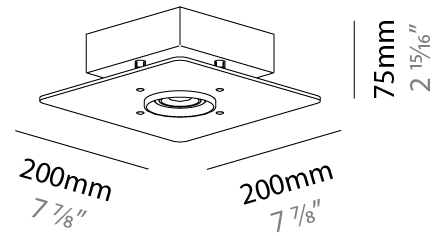

PROJECT	
TYPE	
SPECIFIER	
QUANTITY	
DATE	

EQUAL SURFACE

D92259

base number

1. To build a product code in our configurator select the specify button on the base model # product page
2. To build a manual product code on this datasheet choose from the options listed below in blue font and add the suffix to the base model #

GENERAL

Series: Equal
Brand: Milan
Division: Design
Mounting Type: Surface
Mounting Location: Ceiling
Subcategory: Downlight

PHYSICAL

Shape: Square
Length (mm): 200
Length (in): 7 7/8
Width (mm): 200
Width (in): 7 7/8
Height (mm): 75
Height (in): 2 15/16
Light Distribution: Omnidirectional
Weight (kg): 1.6
Weight (lbs): 3.499
Diffuser: Glass - Opal
Fixture Finish: Ash
Holder Finish: MWL
Fixture Material: Metal / Wood

ELECTRICAL

Number of Lamps: 1
Lamp Type: LED Retrofit
Lamp Shape: MR16
Bulb Included: Bulb Not Included
Total Output Wattage (W): 8
Max. Wattage Per Lamp (W): 8
Lamp Base: GU10
Input Voltage (V): 120

LED

OPTICAL

RATINGS AND CERTIFICATIONS

Certified By: CSA Certified to UL and CSA Standards
IP rating: IP20