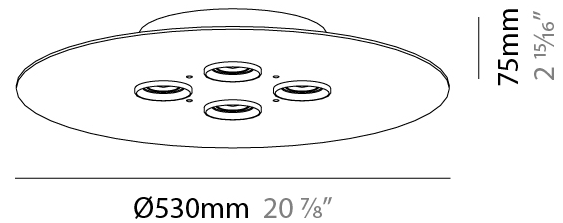

PROJECT	_____
TYPE	_____
SPECIFIER	_____
QUANTITY	_____
DATE	_____

EQUAL SURFACE

D92263

base number

1. To build a product code in our configurator select the specify button on the base model # product page
2. To build a manual product code on this datasheet choose from the options listed below in blue font and add the suffix to the base model #

GENERAL

Series: Equal
Brand: Milan
Division: Design
Mounting Type: Surface
Mounting Location: Ceiling
Subcategory: Downlight

PHYSICAL

Shape: Round
Diameter (mm): 530
Diameter (in): 20 ⁷/₈
Height (mm): 75
Height (in): 2 ¹⁵/₁₆
Light Distribution: Omnidirectional
Weight (kg): 4.5
Weight (lbs): 9.999
Diffuser: Glass - Opal
Fixture Finish: Ash
Holder Finish: MWL
Fixture Material: Metal / Wood

ELECTRICAL

Number of Lamps: 4
Lamp Type: LED Retrofit
Lamp Shape: MR16
Bulb Included: Bulb Not Included
Total Output Wattage (W): 32
Max. Wattage Per Lamp (W): 8
Lamp Base: GU10
Input Voltage (V): 120

LED

OPTICAL

RATINGS AND CERTIFICATIONS

Certified By: CSA Certified to UL and CSA Standards
IP rating: IP20