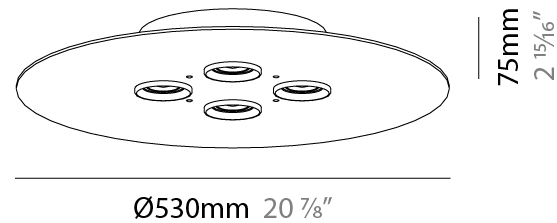

PROJECT	_____
TYPE	_____
SPECIFIER	_____
QUANTITY	_____
DATE	_____

EQUAL SURFACE

D92263

base number

1. To build a product code in our configurator select the specify button on the base model # product page
2. To build a manual product code on this datasheet choose from the options listed below in blue font and add the suffix to the base model #

GENERAL

Series: Equal
Brand: Milan
Division: Design
Mounting Type: Surface
Mounting Location: Ceiling
Subcategory: Downlight

PHYSICAL

Shape: Round
Diameter (mm): 530
Diameter (in): 20 7/8
Height (mm): 75
Height (in): 2 15/16
Light Distribution: Omnidirectional
Weight (kg): 4.5
Weight (lbs): 9.999
Diffuser: Glass - Opal
Fixture Finish: Ash
Holder Finish: MWL
Fixture Material: Metal / Wood

ELECTRICAL

Number of Lamps: 4
Lamp Type: LED Retrofit
Lamp Shape: MR16
Bulb Included: Bulb Not Included
Total Output Wattage (W): 32
Max. Wattage Per Lamp (W): 8
Lamp Base: GU10
Input Voltage (V): 120

LED

OPTICAL

RATINGS AND CERTIFICATIONS

Certified By: CSA Certified to UL and CSA Standards
IP rating: IP20