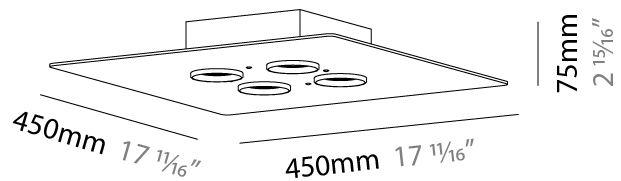

PROJECT	_____
TYPE	_____
SPECIFIER	_____
QUANTITY	_____
DATE	_____

EQUAL SURFACE

D92262

base number

1. To build a product code in our configurator select the specify button on the base model # product page
2. To build a manual product code on this datasheet choose from the options listed below in blue font and add the suffix to the base model #

GENERAL

Series: Equal
Brand: Milan
Division: Design
Mounting Type: Surface
Mounting Location: Ceiling
Subcategory: Downlight

PHYSICAL

Shape: Square
Length (mm): 450
Length (in): 17 ¹¹/₁₆
Width (mm): 450
Width (in): 17 ¹¹/₁₆
Height (mm): 75
Height (in): 2 ¹⁵/₁₆
Light Distribution: Omnidirectional
Weight (kg): 4.5
Weight (lbs): 9.999
Diffuser: Glass - Opal
Fixture Finish: Ash
Holder Finish: MWL
Fixture Material: Metal / Wood

ELECTRICAL

Number of Lamps: 4
Lamp Type: LED Retrofit
Lamp Shape: MR16
Bulb Included: Bulb Not Included
Total Output Wattage (W): 32
Max. Wattage Per Lamp (W): 8
Lamp Base: GU10
Input Voltage (V): 120

LED

OPTICAL

RATINGS AND CERTIFICATIONS

Certified By: CSA Certified to UL and CSA Standards
IP rating: IP20