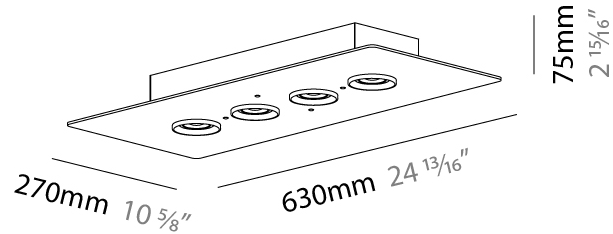

EQUAL SURFACE

D92261

base number

1. To build a product code in our configurator select the specify button on the base model # product page
2. To build a manual product code on this datasheet choose from the options listed below in blue font and add the suffix to the base model #

GENERAL

Series: Equal
Brand: Milan
Division: Design
Mounting Type: Surface
Mounting Location: Ceiling
Subcategory: Downlight

PHYSICAL

Shape: Rectangle
Length (mm): 630
Length (in): 24 ¹³/₁₆"
Width (mm): 270
Width (in): 10 ⁵/₈"
Height (mm): 75
Height (in): 2 ¹⁵/₁₆"
Light Distribution: Omnidirectional
Weight (kg): 4.5
Weight (lbs): 9.999
Diffuser: Glass - Opal
Fixture Finish: Ash
Holder Finish: MWL
Fixture Material: Metal / Wood

ELECTRICAL

Number of Lamps: 4
Lamp Type: LED Retrofit
Lamp Shape: MR16
Bulb Included: Bulb Not Included
Total Output Wattage (W): 32
Max. Wattage Per Lamp (W): 8
Lamp Base: GU10
Input Voltage (V): 120

LED

OPTICAL

RATINGS AND CERTIFICATIONS

Certified By: CSA Certified to UL and CSA Standards
IP rating: IP20

PROJECT	_____
TYPE	_____
SPECIFIER	_____
QUANTITY	_____
DATE	_____