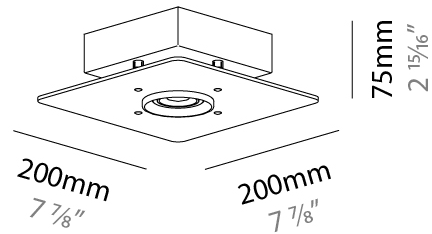

EQUAL SURFACE

D92259

base number

1. To build a product code in our configurator select the specify button on the base model # product page
2. To build a manual product code on this datasheet choose from the options listed below in blue font and add the suffix to the base model #

GENERAL

Series: Equal
Brand: Milan
Division: Design
Mounting Type: Surface
Mounting Location: Ceiling
Subcategory: Downlight

PHYSICAL

Shape: Square
Length (mm): 200
Length (in): 7 ⁷/₈
Width (mm): 200
Width (in): 7 ⁷/₈
Height (mm): 75
Height (in): 2 ¹⁵/₁₆
Light Distribution: Omnidirectional
Weight (kg): 1.6
Weight (lbs): 3.499
Diffuser: Glass - Opal
Fixture Finish: Ash
Holder Finish: MWL
Fixture Material: Metal / Wood

ELECTRICAL

Number of Lamps: 1
Lamp Type: LED Retrofit
Lamp Shape: MR16
Bulb Included: Bulb Not Included
Total Output Wattage (W): 8
Max. Wattage Per Lamp (W): 8
Lamp Base: GU10
Input Voltage (V): 120

LED

OPTICAL

RATINGS AND CERTIFICATIONS

Certified By: CSA Certified to UL and CSA Standards
IP rating: IP20