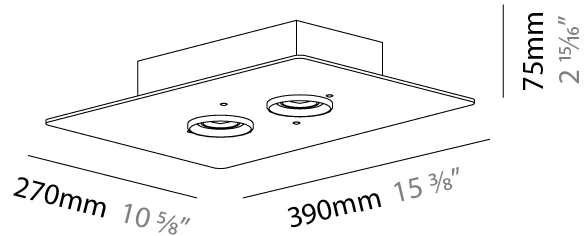

EQUAL SURFACE

D92260

base number

1. To build a product code in our configurator select the specify button on the base model # product page
2. To build a manual product code on this datasheet choose from the options listed below in blue font and add the suffix to the base model #

GENERAL

Series: Equal _____

Brand: Milan _____

Division: Design _____

Mounting Type: Surface _____

Mounting Location: Ceiling _____

Subcategory: Downlight _____

PHYSICAL

Shape: Rectangle _____

Length (mm): 390 _____

Length (in): 15 ³/₈ _____

Width (mm): 270 _____

Width (in): 10 ³/₈ _____

Height (mm): 75 _____

Height (in): 2 ¹⁵/₁₆ _____

Light Distribution: Omnidirectional _____

Weight (kg): 2.3 _____

Weight (lbs): 4.999 _____

Diffuser: Glass - Opal _____

Fixture Finish: Ash _____

Holder Finish: MWL _____

Fixture Material: Metal / Wood _____

ELECTRICAL

Number of Lamps: 2 _____

Lamp Type: LED Retrofit _____

Lamp Shape: MR16 _____

Bulb Included: Bulb Not Included _____

Total Output Wattage (W): 16 _____

Max. Wattage Per Lamp (W): 8 _____

Lamp Base: GU10 _____

Input Voltage (V): 120 _____

LED

OPTICAL

RATINGS AND CERTIFICATIONS

Certified By: CSA Certified to UL and CSA Standards _____

IP rating: IP20 _____