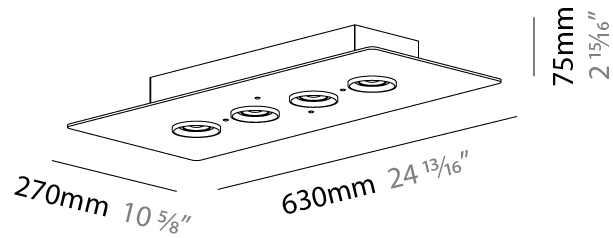

EQUAL SURFACE

D92261

base number

PROJECT

TYPE

SPECIFIER

QUANTITY

DATE

1. To build a product code in our configurator select the specify button on the base model # product page
2. To build a manual product code on this datasheet choose from the options listed below in blue font and add the suffix to the base model #

GENERAL

Series: Equal
Brand: Milan
Division: Design
Mounting Type: Surface
Mounting Location: Ceiling
Subcategory: Downlight

PHYSICAL

Shape: Rectangle
Length (mm): 630
Length (in): 24 ¹³/₁₆
Width (mm): 270
Width (in): 10 ⁵/₈
Height (mm): 75
Height (in): 2 ¹⁵/₁₆
Light Distribution: Omnidirectional
Weight (kg): 4.5
Weight (lbs): 9.999
Diffuser: Glass - Opal
Fixture Finish: Ash
Holder Finish: MWL
Fixture Material: Metal / Wood

ELECTRICAL

Number of Lamps: 4
Lamp Type: LED Retrofit
Lamp Shape: MR16
Bulb Included: Bulb Not Included
Total Output Wattage (W): 32
Max. Wattage Per Lamp (W): 8
Lamp Base: GU10
Input Voltage (V): 120

LED

OPTICAL

RATINGS AND CERTIFICATIONS

Certified By: CSA Certified to UL and CSA Standards
IP rating: IP20