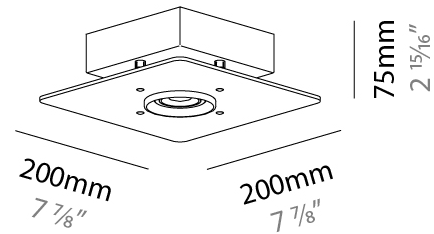

EQUAL SURFACE

D92259

base number

1. To build a product code in our configurator select the specify button on the base model # product page
2. To build a manual product code on this datasheet choose from the options listed below in blue font and add the suffix to the base model #

GENERAL

Series: Equal

Brand: Milan

Division: Design

Mounting Type: Surface

Mounting Location: Ceiling

Subcategory: Downlight

PHYSICAL

Shape: Square

Length (mm): 200

Length (in): 7 ⁷/₈

Width (mm): 200

Width (in): 7 ⁷/₈

Height (mm): 75

Height (in): 2 ¹⁵/₁₆

Light Distribution: Omnidirectional

Weight (kg): 1.6

Weight (lbs): 3.499

Diffuser: Glass - Opal

Fixture Finish: Ash

Holder Finish: MWL

Fixture Material: Metal / Wood

ELECTRICAL

Number of Lamps: 1

Lamp Type: LED Retrofit

Lamp Shape: MR16

Bulb Included: Bulb Not Included

Total Output Wattage (W): 8

Max. Wattage Per Lamp (W): 8

Lamp Base: GU10

Input Voltage (V): 120

LED

OPTICAL

RATINGS AND CERTIFICATIONS

Certified By: CSA Certified to UL and CSA Standards

IP rating: IP20