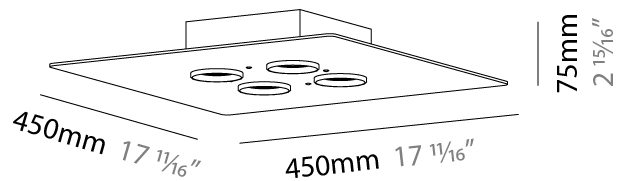

PROJECT	_____
TYPE	_____
SPECIFIER	_____
QUANTITY	_____
DATE	_____

EQUAL SURFACE

D92262

base number

1. To build a product code in our configurator select the specify button on the base model # product page
2. To build a manual product code on this datasheet choose from the options listed below in blue font and add the suffix to the base model #

GENERAL

Series: Equal
Brand: Milan
Division: Design
Mounting Type: Surface
Mounting Location: Ceiling
Subcategory: Downlight

PHYSICAL

Shape: Square
Length (mm): 450
Length (in): 17 ¹¹/₁₆
Width (mm): 450
Width (in): 17 ¹¹/₁₆
Height (mm): 75
Height (in): 2 ¹⁵/₁₆
Light Distribution: Omnidirectional
Weight (kg): 4.5
Weight (lbs): 9.999
Diffuser: Glass - Opal
Fixture Finish: Ash
Holder Finish: MWL
Fixture Material: Metal / Wood

ELECTRICAL

Number of Lamps: 4
Lamp Type: LED Retrofit
Lamp Shape: MR16
Bulb Included: Bulb Not Included
Total Output Wattage (W): 32
Max. Wattage Per Lamp (W): 8
Lamp Base: GU10
Input Voltage (V): 120

LED

OPTICAL

RATINGS AND CERTIFICATIONS

Certified By: CSA Certified to UL and CSA Standards
IP rating: IP20