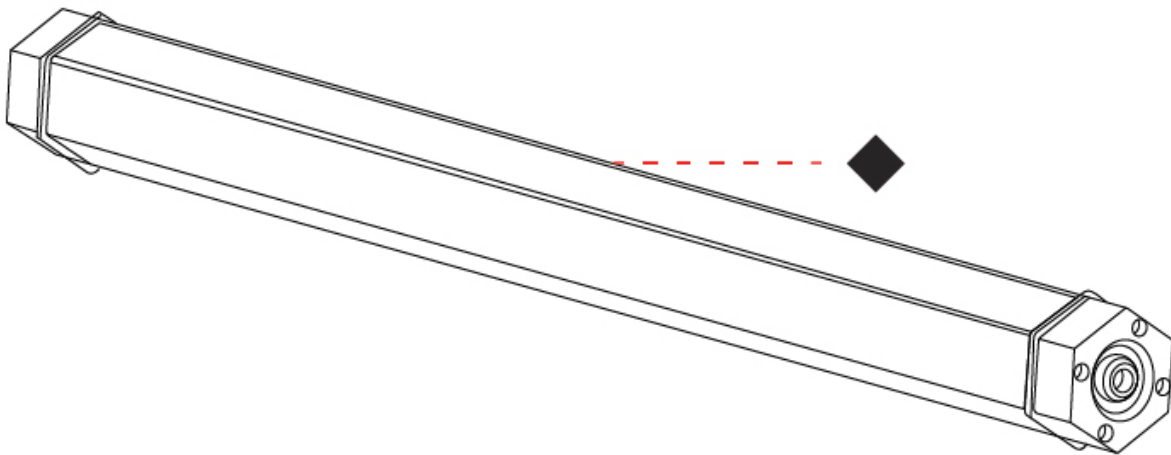

E9W384-

PROJECT _____

TYPE _____

SPECIFIER _____

QUANTITY _____

DATE _____

E