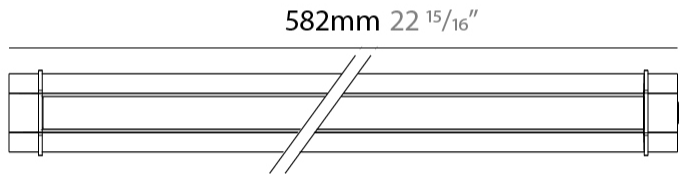

GENERAL

Series: Esagono
Brand: Platek
Division: Exterior
Mounting Type: Portable
Mounting Location: Above Ground
Subcategory: Wallwash

PHYSICAL

Shape: Abstract
Length (mm): 582
Length (in): 22 ¹⁵/₁₆
Width (mm): 45
Width (in): 1 ³/₄
Height (mm): 45
Height (in): 1 ³/₄
Light Distribution: Adjustable / Direct
Weight (kg): 1.65
Weight (lbs): 3.64
Screws: A4 stainless steel
Diffuser: Frosted PMMA
Gasket: Gore-Tex (R)
Fixture Finish: GRY / BRZ
Fixture Material: Extruded Aluminum
Cable Details: Power Cable - 5000mm / 3 x 1mm^2

ELECTRICAL

Lamp Type: LED
Input Wattage (W): 11
Total Output Wattage (W): 10
Dimming: Non-Dimmable
Driver Included: Yes
Driver Location: Integrated
Driver Type: Constant Voltage - Universal
Driver Class: Class 2
Input Voltage (V): 120 - 277
Output Voltage (V): 24
Upon Request: (Not included - see components [IP65 or higher enclosure to be supplied by others]) Remote: 0-10Vdc dimming / Phase dimming 120Vac only

LED

Color Temperature (°K): 3000 / 4000
Max. Delivered Lumen (lm): 375 / 390
Nominal Lumen (lm): 790 / 820
CRI: >80 CRI
Lamp Life (hrs): 60000

OPTICAL

Beam Angle: Diffused
Adjustability: Rotating

RATINGS AND CERTIFICATIONS

Certified By: Certified for North American Standards
IP rating: IP65
IK Rating: IK05
Upon Request: Higher Maximum Ambient Temperature

PROJECT
TYPE
SPECIFIER
QUANTITY
DATE