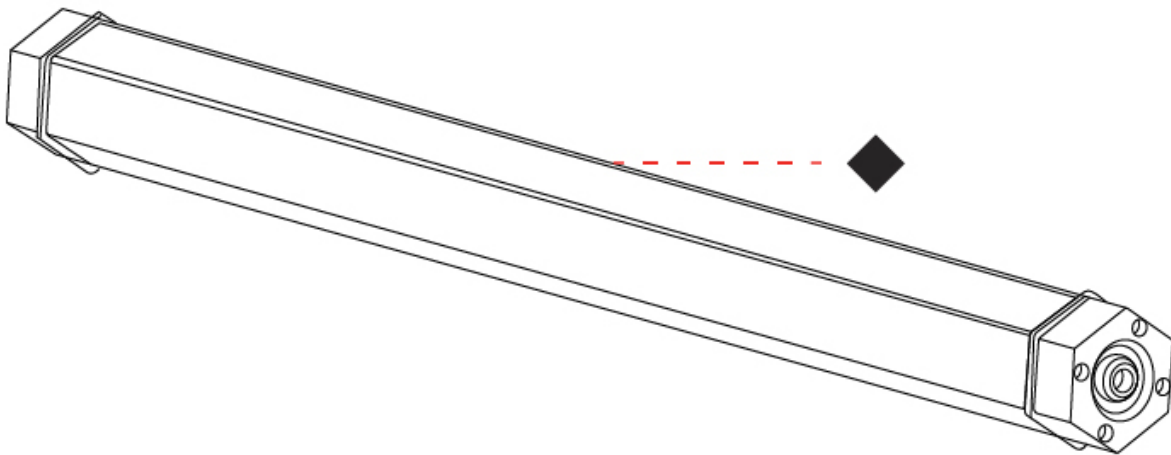

E9W384-

PROJECT	_____
TYPE	_____
SPECIFIER	_____
QUANTITY	_____
DATE	_____

E