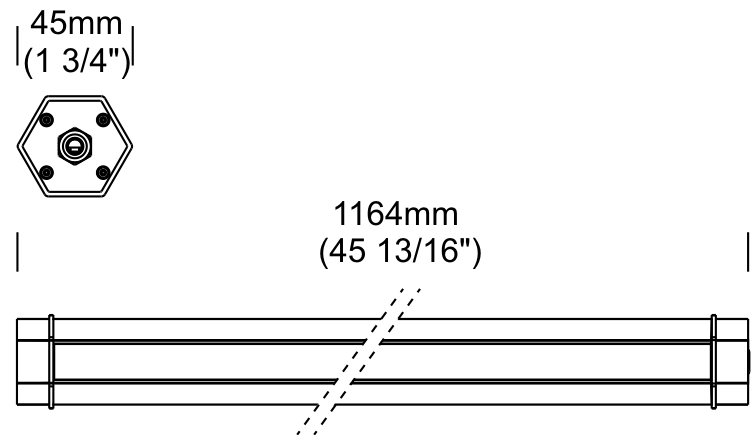

GENERAL

Series: Esagono
Brand: Platek
Division: Exterior
Mounting Type: Portable
Mounting Location: Above Ground
Subcategory: Wallwash

PHYSICAL

Shape: Abstract
Length (mm): 1164
Length (in): 45 ¹³/₁₆
Width (mm): 45
Width (in): 1 ³/₄
Height (mm): 45
Height (in): 1 ³/₄
Light Distribution: Adjustable / Direct
Weight (kg): 2.4
Weight (lbs): 5.29
Screws: A4 stainless steel
Diffuser: Frosted PMMA
Gasket: Gore-Tex (R)
Fixture Finish: [GRY](#) / [BRZ](#)
Fixture Material: Extruded Aluminum
Cable Details: Power Cable - 5000mm / 3 x 1mm²

ELECTRICAL

Lamp Type: LED
Input Wattage (W): 22
Total Output Wattage (W): 20
Dimming: Non-Dimmable
Driver Included: Yes
Driver Location: Integrated
Driver Type: Constant Voltage - Universal
Driver Class: Class 2
Input Voltage (V): 120 - 277
Output Voltage (V): 24

LED

Color Temperature (°K): [3000](#) / [4000](#)
Max. Delivered Lumen (lm): 750 / 780
Nominal Lumen (lm): 1580 / 1640
CRI: >80 CRI
Lamp Life (hrs): 60000

OPTICAL

Beam Angle: Diffused
Adjustability: Rotating

RATINGS AND CERTIFICATIONS

Certified By: Certified for North American Standards
IP rating: IP65
IK Rating: IK05
Upon Request: Higher Maximum Ambient Temperature

PROJECT
TYPE
SPECIFIER
QUANTITY
DATE