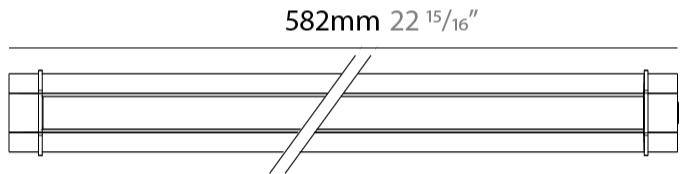

GENERAL

Series: Esagono
Brand: Platek
Division: Exterior
Mounting Type: Portable
Mounting Location: Above Ground
Subcategory: Wallwash

PHYSICAL

Shape: Abstract
Length (mm): 582
Length (in): 22 ¹⁵/₁₆
Width (mm): 45
Width (in): 1 ³/₄
Height (mm): 45
Height (in): 1 ³/₄
Light Distribution: Adjustable / Direct
Weight (kg): 1.65
Weight (lbs): 3.64
Screws: A4 stainless steel
Diffuser: Frosted PMMA
Gasket: Gore-Tex (R)
Fixture Finish: [GRY](#) / [BRZ](#)
Fixture Material: Extruded Aluminum
Cable Details: Power Cable - 5000mm / 3 x 1mm²

ELECTRICAL

Lamp Type: LED
Input Wattage (W): 11
Total Output Wattage (W): 10
Dimming: Non-Dimmable
Driver Included: Yes
Driver Location: Integrated
Driver Type: Constant Voltage - Universal
Driver Class: Class 2
Input Voltage (V): 120 - 277
Output Voltage (V): 24
Upon Request: (Not included - see components [IP65 or higher enclosure to be supplied by others]) Remote: 0-10Vdc dimming / Phase dimming 120Vac only

LED

Color Temperature (°K): 3000 / 4000
Max. Delivered Lumen (lm): 375 / 390
Nominal Lumen (lm): 790 / 820
CRI: >80 CRI
Lamp Life (hrs): 60000

OPTICAL

Beam Angle: Diffused
Adjustability: Rotating

RATINGS AND CERTIFICATIONS

Certified By: Certified for North American Standards
IP rating: IP65
IK Rating: IK05

PROJECT
TYPE
SPECIFIER
QUANTITY
DATE