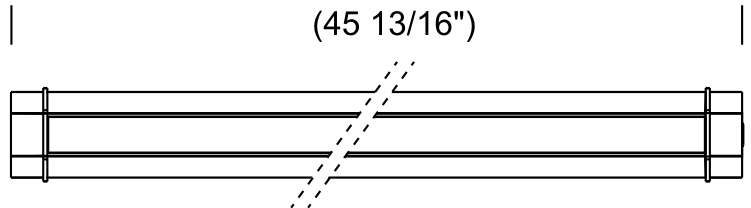

GENERAL

Series: Esagono
Brand: Platek
Division: Exterior
Mounting Type: Portable
Mounting Location: Above Ground
Subcategory: Wallwash

PHYSICAL

Shape: Abstract
Length (mm): 1164
Length (in): 45 ¹³/₁₆
Width (mm): 45
Width (in): 1 ³/₄
Height (mm): 45
Height (in): 1 ³/₄
Light Distribution: Adjustable / Direct
Weight (kg): 2.4
Weight (lbs): 5.29
Screws: A4 stainless steel
Diffuser: Frosted PMMA
Gasket: Gore-Tex (R)
[Fixture Finish: GRY / BRZ](#)
Fixture Material: Extruded Aluminum
Cable Details: Power Cable - 5000mm / 3 x 1mm²

ELECTRICAL

Lamp Type: LED
Input Wattage (W): 22
Total Output Wattage (W): 20
Dimming: Non-Dimmable
Driver Included: Yes
Driver Location: Integrated
Driver Type: Constant Voltage - Universal
Driver Class: Class 2
Input Voltage (V): 120 - 277
Output Voltage (V): 24

LED

[Color Temperature (°K): 3000 / 4000](#)
Max. Delivered Lumen (lm): 750 / 780
Nominal Lumen (lm): 1580 / 1640
CRI: >80 CRI
Lamp Life (hrs): 60000

OPTICAL

Beam Angle: Diffused
Adjustability: Rotating

RATINGS AND CERTIFICATIONS

Certified By: Certified for North American Standards
IP rating: IP65
IK Rating: IK05
Upon Request: Higher Maximum Ambient Temperature

PROJECT	_____
TYPE	_____
SPECIFIER	_____
QUANTITY	_____
DATE	_____

45mm
(1 3/4")

1164mm
(45 13/16")