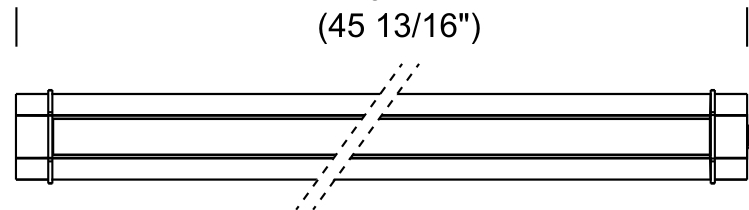

GENERAL

Series: Esagono
Brand: Platek
Division: Exterior
Mounting Type: Portable
Mounting Location: Above Ground
Subcategory: Wallwash

PHYSICAL

Shape: Abstract
Length (mm): 1164
Length (in): 45 ¹³/₁₆
Width (mm): 45
Width (in): 1 ³/₄
Height (mm): 45
Height (in): 1 ³/₄
Light Distribution: Adjustable / Direct
Weight (kg): 2.4
Weight (lbs): 5.29
Screws: A4 stainless steel
Diffuser: Frosted PMMA
Gasket: Gore-Tex (R)
[Fixture Finish: GRY / BRZ](#)
Fixture Material: Extruded Aluminum
Cable Details: Power Cable - 5000mm / 3 x 1mm²

ELECTRICAL

Lamp Type: LED
Input Wattage (W): 22
Total Output Wattage (W): 20
Dimming: Non-Dimmable
Driver Included: Yes
Driver Location: Integrated
Driver Type: Constant Voltage - Universal
Driver Class: Class 2
Input Voltage (V): 120 - 277
Output Voltage (V): 24

LED

[Color Temperature (°K): 3000 / 4000](#)
Max. Delivered Lumen (lm): 750 / 780
Nominal Lumen (lm): 1580 / 1640
CRI: >80 CRI
Lamp Life (hrs): 60000

OPTICAL

Beam Angle: Diffused
Adjustability: Rotating

RATINGS AND CERTIFICATIONS

Certified By: Certified for North American Standards
IP rating: IP65
IK Rating: IK05
Upon Request: Higher Maximum Ambient Temperature

PROJECT	_____
TYPE	_____
SPECIFIER	_____
QUANTITY	_____
DATE	_____

45mm
(1 3/4")

1164mm
(45 13/16")