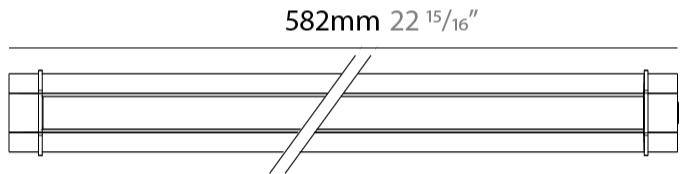

GENERAL

Series: Esagono
Brand: Platek
Division: Exterior
Mounting Type: Portable
Mounting Location: Above Ground
Subcategory: Wallwash

PHYSICAL

Shape: Abstract
Length (mm): 582
Length (in): 22 ¹⁵/₁₆
Width (mm): 45
Width (in): 1 ³/₄
Height (mm): 45
Height (in): 1 ³/₄
Light Distribution: Adjustable / Direct
Weight (kg): 1.65
Weight (lbs): 3.64
Screws: A4 stainless steel
Diffuser: Frosted PMMA
Gasket: Gore-Tex (R)
Fixture Finish: GRY / BRZ
Fixture Material: Extruded Aluminum
Cable Details: Power Cable - 5000mm / 3 x 1mm²

ELECTRICAL

Lamp Type: LED
Input Wattage (W): 11
Total Output Wattage (W): 10
Dimming: Non-Dimmable
Driver Included: Yes
Driver Location: Integrated
Driver Type: Constant Voltage - Universal
Driver Class: Class 2
Input Voltage (V): 120 - 277
Output Voltage (V): 24
Upon Request: (Not included - see components [IP65 or higher enclosure to be supplied by others]) Remote: 0-10Vdc dimming / Phase dimming 120Vac only

LED

Color Temperature (°K): 3000 / 4000
Max. Delivered Lumen (lm): 375 / 390
Nominal Lumen (lm): 790 / 820
CRI: >80 CRI
Lamp Life (hrs): 60000

OPTICAL

Beam Angle: Diffused
Adjustability: Rotating

RATINGS AND CERTIFICATIONS

Certified By: Certified for North American Standards
IP rating: IP65
IK Rating: IK05
Upon Request: Higher Maximum Ambient Temperature

PROJECT	_____
TYPE	_____
SPECIFIER	_____
QUANTITY	_____
DATE	_____