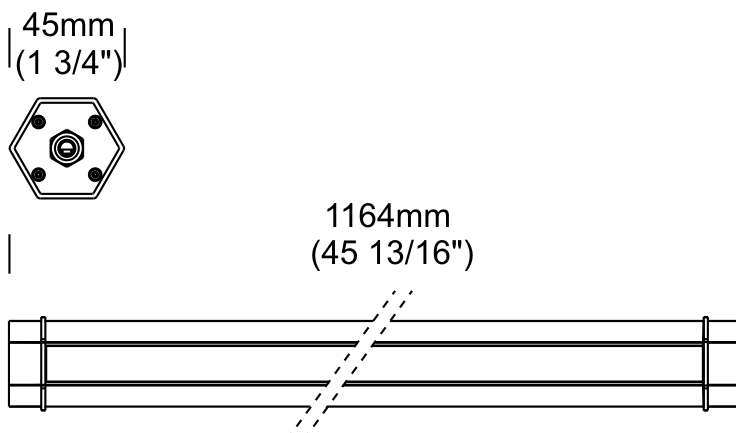

GENERAL

Series: Esagono
Brand: Platek
Division: Exterior
Mounting Type: Portable
Mounting Location: Above Ground
Subcategory: Wallwash

PHYSICAL

Shape: Abstract
Length (mm): 1164
Length (in): 45 ¹³/₁₆
Width (mm): 45
Width (in): 1 ³/₄
Height (mm): 45
Height (in): 1 ³/₄
Light Distribution: Adjustable / Direct
Weight (kg): 2.4
Weight (lbs): 5.29
Screws: A4 stainless steel
Diffuser: Frosted PMMA
Gasket: Gore-Tex (R)
Fixture Finish: [GRY](#) / [BRZ](#)
Fixture Material: Extruded Aluminum
Cable Details: Power Cable - 5000mm / 3 x 1mm²

ELECTRICAL

Lamp Type: LED
Input Wattage (W): 22
Total Output Wattage (W): 20
Dimming: Non-Dimmable
Driver Included: Yes
Driver Location: Integrated
Driver Type: Constant Voltage - Universal
Driver Class: Class 2
Input Voltage (V): 120 - 277
Output Voltage (V): 24

LED

Color Temperature (°K): [3000](#) / [4000](#)
Max. Delivered Lumen (lm): 750 / 780
Nominal Lumen (lm): 1580 / 1640
CRI: >80 CRI
Lamp Life (hrs): 60000

OPTICAL

Beam Angle: Diffused
Adjustability: Rotating

RATINGS AND CERTIFICATIONS

Certified By: Certified for North American Standards
IP rating: IP65
IK Rating: IK05
Upon Request: Higher Maximum Ambient Temperature

PROJECT
TYPE
SPECIFIER
QUANTITY
DATE