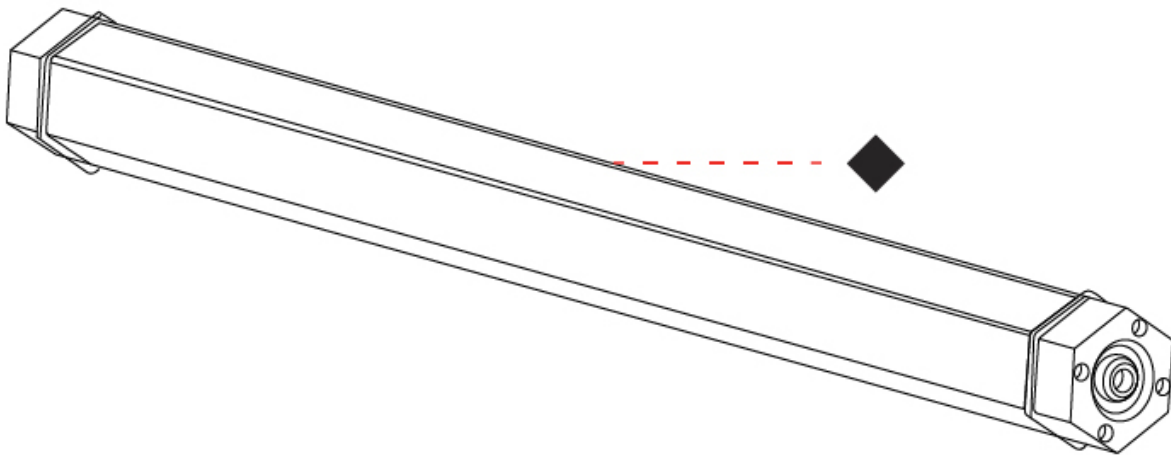

E9W385-

PROJECT	_____
TYPE	_____
SPECIFIER	_____
QUANTITY	_____
DATE	_____

E