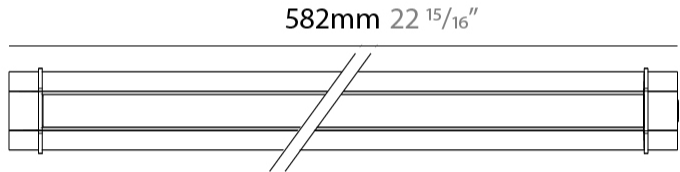

GENERAL

Series: Esagono
Brand: Platek
Division: Exterior
Mounting Type: Portable
Mounting Location: Above Ground
Subcategory: Wallwash

PHYSICAL

Shape: Abstract
Length (mm): 582
Length (in): 22 ¹⁵/₁₆
Width (mm): 45
Width (in): 1 ³/₄
Height (mm): 45
Height (in): 1 ³/₄
Light Distribution: Adjustable / Direct
Weight (kg): 1.65
Weight (lbs): 3.64
Screws: A4 stainless steel
Diffuser: Frosted PMMA
Gasket: Gore-Tex (R)
Fixture Finish: GRY / BRZ
Fixture Material: Extruded Aluminum
Cable Details: Power Cable - 5000mm / 3 x 1mm^2

ELECTRICAL

Lamp Type: LED
Input Wattage (W): 11
Total Output Wattage (W): 10
Dimming: Non-Dimmable
Driver Included: Yes
Driver Location: Integrated
Driver Type: Constant Voltage - Universal
Driver Class: Class 2
Input Voltage (V): 120 - 277
Output Voltage (V): 24
Upon Request: (Not included - see components [IP65 or higher enclosure to be supplied by others]) Remote: 0-10Vdc dimming / Phase dimming 120Vac only

LED

Color Temperature (°K): 3000 / 4000
Max. Delivered Lumen (lm): 375 / 390
Nominal Lumen (lm): 790 / 820
CRI: >80 CRI
Lamp Life (hrs): 60000

OPTICAL

Beam Angle: Diffused
Adjustability: Rotating

RATINGS AND CERTIFICATIONS

Certified By: Certified for North American Standards
IP rating: IP65
IK Rating: IK05

PROJECT
TYPE
SPECIFIER
QUANTITY
DATE