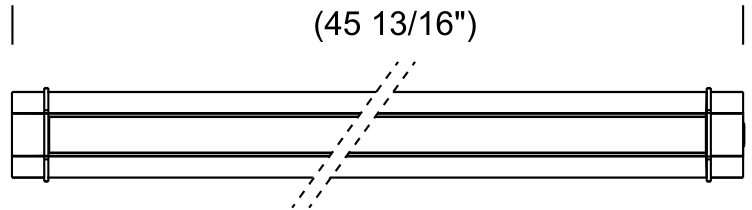

PROJECT
TYPE
SPECIFIER
QUANTITY
DATE

1. To build a product code in our configurator select the specify button on the base model # product page
2. To build a manual product code on this datasheet choose from the options listed below in blue font and add the suffix to the base model #

GENERAL

Series: Esagono
Brand: Platek
Division: Exterior
Mounting Type: Portable
Mounting Location: Above Ground
Subcategory: Wallwash

PHYSICAL

Shape: Abstract
Length (mm): 1164
Length (in): 45 ¹³/₁₆
Width (mm): 45
Width (in): 1 ³/₄
Height (mm): 45
Height (in): 1 ³/₄
Light Distribution: Adjustable / Direct
Weight (kg): 2.4
Weight (lbs): 5.29
Screws: A4 stainless steel
Diffuser: Frosted PMMA
Gasket: Gore-Tex (R)
[Fixture Finish: GRY / BRZ](#)
Fixture Material: Extruded Aluminum
Cable Details: Power Cable - 5000mm / 3 x 1mm²

ELECTRICAL

Lamp Type: LED
Input Wattage (W): 22
Total Output Wattage (W): 20
Dimming: Non-Dimmable
Driver Included: Yes
Driver Location: Integrated
Driver Type: Constant Voltage - Universal
Driver Class: Class 2
Input Voltage (V): 120 - 277
Output Voltage (V): 24

LED

[Color Temperature (°K): 3000 / 4000](#)
Max. Delivered Lumen (lm): 750 / 780
Nominal Lumen (lm): 1580 / 1640
CRI: >80 CRI
Lamp Life (hrs): 60000

OPTICAL

Beam Angle: Diffused
Adjustability: Rotating

RATINGS AND CERTIFICATIONS

Certified By: Certified for North American Standards
IP rating: IP65
IK Rating: IK05

45mm
(1 3/4")

1164mm
(45 13/16")