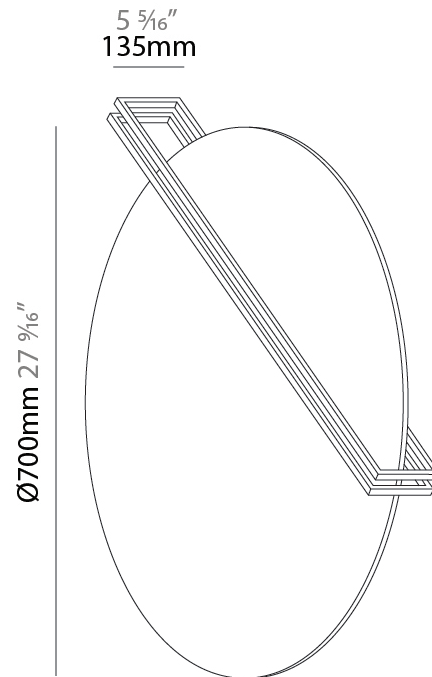

ESSENZA SURFACE

D43083-

base number   LED Dimming   Color Temperature   Finish Options

1. To build a product code in our configurator select the specify button on the base model # product page
2. To build a manual product code on this datasheet choose from the options listed below in blue font and add the suffix to the base model #

GENERAL

Series: Essenza
Partner: Icone
Division: Design
Installation: Surface
Product Type: Wall Surface
Mounting Location: Wall
Light Distribution: Indirect

PHYSICAL

Shape: Round
Diameter (mm): 700
Diameter (in): 27 ⁹/₁₆
Height (mm): 135
Height (in): 5 ⁵/₁₆
Fixture Finish: WHI / GPB / GPK / GPW / RBB / WBB / WBK / WBI / SPW / SPI
Fixture Material: Aluminum

ELECTRICAL

Lamp Type: LED
Input Wattage (W): 25
Dimming: Non-Dimming / Phase Dimming (120vac Only)
Driver Included: No
Driver Location: Remote
Driver Type: Constant Voltage - Universal
Driver Class: Class 2
Input Voltage (V): 120 - 277
Output Voltage (V): 24

LED

Color Temperature (°K): 2700 / 3000
Nominal Lumen (lm): 3080
CRI: >90 CRI
Lamp Life (hrs): 50000

OPTICAL

RATINGS AND CERTIFICATIONS

Certified By: Certified for North American Standards
IP rating: IP20

PROJECT
TYPE
SPECIFIER
QUANTITY
DATE