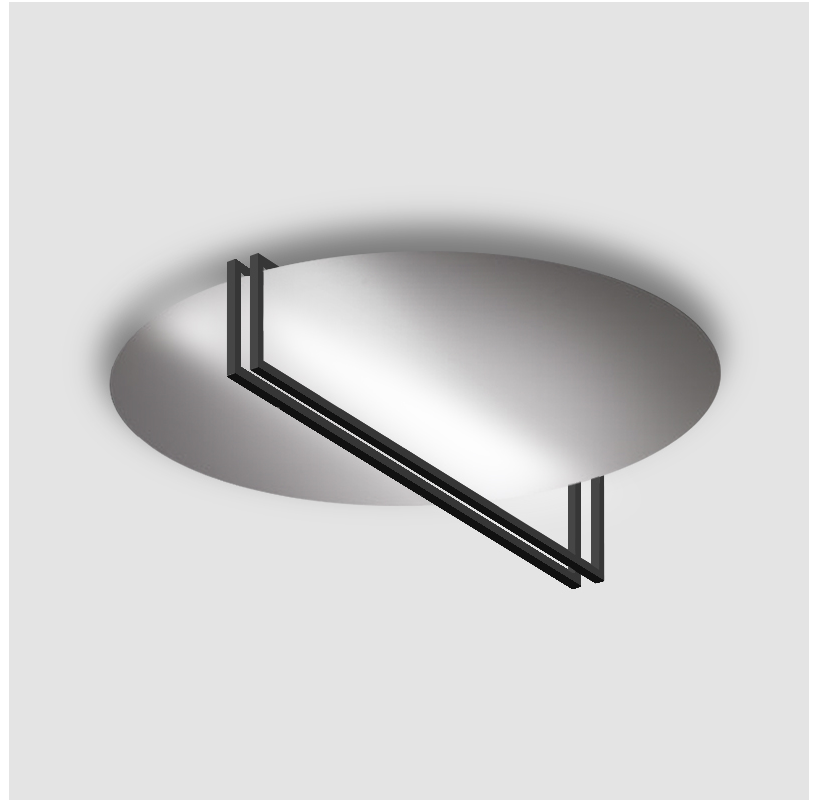

PROJECT _____
TYPE _____
SPECIFIER _____
QUANTITY _____
DATE _____

ESSENZA SURFACE

D42091-

base number   LED   Color   Finish
Dimming   Temperature   Options

1. To build a product code in our configurator select the specify button on the base model # product page
2. To build a manual product code on this datasheet choose from the options listed below in blue font and add the suffix to the base model #

GENERAL

Series: Essenza
Partner: Icone
Division: Design
Installation: Surface
Product Type: Ceiling Surface
Mounting Location: Ceiling
Light Distribution: Indirect

PHYSICAL

Shape: Round
Diameter (mm): 700
Diameter (in): 27 ⁹/₁₆"
Height (mm): 135
Height (in): 5 ⁵/₁₆"
Fixture Finish: WHI / GPB / GPK / GPW / RBB / WBB / WBK / WBI / SPW / SPI
Fixture Material: Aluminum

ELECTRICAL

Lamp Type: LED
Input Wattage (W): 25
Dimming: [Non-Dimming / Phase Dimming (120vac Only)](#)
Driver Included: No
Driver Location: Remote
Driver Type: Constant Voltage - Universal
Driver Class: Class 2
Input Voltage (V): 120 - 277
Output Voltage (V): 24

LED

Color Temperature (°K): 2700 / 3000
Nominal Lumen (lm): 3080
CRI: >90 CRI
Lamp Life (hrs): 50000

OPTICAL

RATINGS AND CERTIFICATIONS

Certified By: Certified for North American Standards
IP rating: IP20