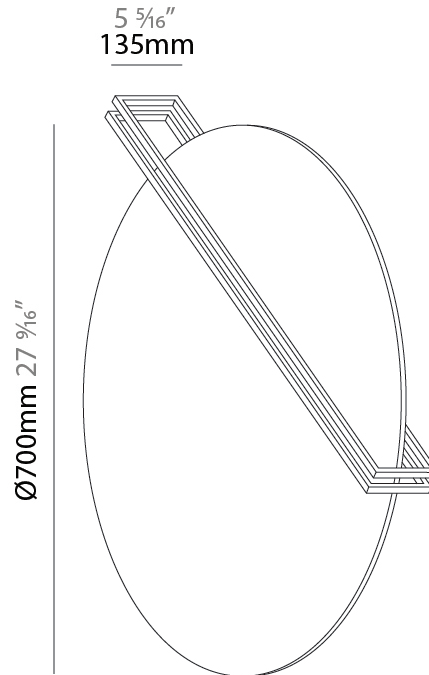

ESSENZA SURFACE

D43083-

base number   LED Dimming   Color Temperature   Finish Options

1. To build a product code in our configurator select the specify button on the base model # product page
2. To build a manual product code on this datasheet choose from the options listed below in blue font and add the suffix to the base model #

GENERAL

Series: Essenza
Partner: Icone
Division: Design
Installation: Surface
Product Type: Wall Surface
Mounting Location: Wall
Light Distribution: Indirect

PHYSICAL

Shape: Round
Diameter (mm): 700
Diameter (in): 27 ⁹/₁₆
Height (mm): 135
Height (in): 5 ⁵/₁₆
Fixture Finish: WHI / GPB / GPK / GPW / RBB / WBB / WBK / WBI / SPW / SPI
Fixture Material: Aluminum

ELECTRICAL

Lamp Type: LED
Input Wattage (W): 25
Dimming: Non-Dimming / Phase Dimming (120vac Only)
Driver Included: No
Driver Location: Remote
Driver Type: Constant Voltage - Universal
Driver Class: Class 2
Input Voltage (V): 120 - 277
Output Voltage (V): 24

LED

Color Temperature (°K): 2700 / 3000
Nominal Lumen (lm): 3080
CRI: >90 CRI
Lamp Life (hrs): 50000

OPTICAL

RATINGS AND CERTIFICATIONS

Certified By: Certified for North American Standards
IP rating: IP20

PROJECT
TYPE
SPECIFIER
QUANTITY
DATE