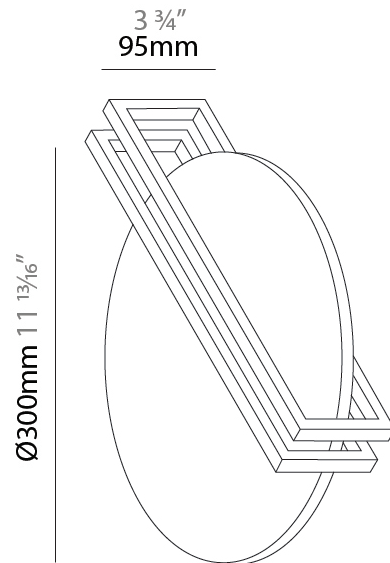

ESSENZA SURFACE

D43081- -

base number   Color   Finish
Temperature   Options

PROJECT
TYPE
SPECIFIER
QUANTITY
DATE

1. To build a product code in our configurator select the specify button on the base model # product page
2. To build a manual product code on this datasheet choose from the options listed below in blue font and add the suffix to the base model #

GENERAL

Series: Essenza
Partner: Icone
Division: Design
Installation: Surface
Product Type: Wall Surface
Mounting Location: Wall
Light Distribution: Indirect

PHYSICAL

Shape: Round
Diameter (mm): 300
Diameter (in): 11 ¹³/₁₆
Height (mm): 95
Height (in): 3 ³/₄
Fixture Finish: WHI / GPB / GPK / GPW / RBB / WBB / WBK / WBI / SPW / SPI
Fixture Material: Aluminum

ELECTRICAL

Lamp Type: LED
Input Wattage (W): 11
Dimming: Non-Dimming / Phase Dimming (120vac Only)
Driver Included: No
Driver Location: Remote
Driver Type: Constant Voltage - Universal
Driver Class: Class 2
Input Voltage (V): 120 - 277
Output Voltage (V): 24

LED

Color Temperature (°K): 2700 / 3000
Nominal Lumen (lm): 1230
CRI: >90 CRI
Lamp Life (hrs): 50000

OPTICAL

RATINGS AND CERTIFICATIONS

Certified By: Certified for North American Standards
IP rating: IP20