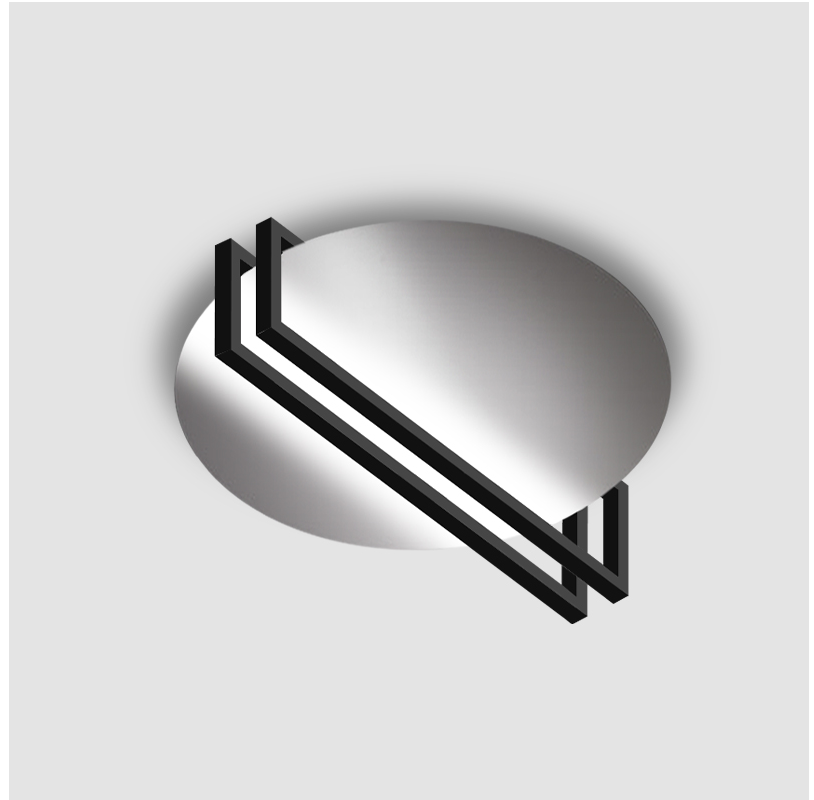

ESSENZA SURFACE

D42089- _____

base number   Color _____   Finish _____
Temperature   Options

PROJECT	_____
TYPE	_____
SPECIFIER	_____
QUANTITY	_____
DATE	_____

1. To build a product code in our configurator select the specify button on the base model # product page
2. To build a manual product code on this datasheet choose from the options listed below in blue font and add the suffix to the base model #

GENERAL

Series: Essenza
Partner: Icone
Division: Design
Installation: Surface
Product Type: Ceiling Surface
Mounting Location: Ceiling
Light Distribution: Indirect

PHYSICAL

Shape: Round
Diameter (mm): 300
Diameter (in): 11 13/16
Height (mm): 95
Height (in): 3 3/4
Fixture Finish: WHI / GPB / GPK / GPW / RBB / WBB / WBK / WBI / SPW / SPI
Fixture Material: Aluminum

ELECTRICAL

Lamp Type: LED
Input Wattage (W): 11
Dimming: Non-Dimming / Phase Dimming (120vac Only)
Driver Included: No
Driver Location: Remote
Driver Type: Constant Voltage - Universal
Driver Class: Class 2
Input Voltage (V): 120 - 277
Output Voltage (V): 24

LED

Color Temperature (°K): 2700 / 3000
Nominal Lumen (lm): 1230
CRI: >90 CRI
Lamp Life (hrs): 50000

OPTICAL

RATINGS AND CERTIFICATIONS

Certified By: Certified for North American Standards
IP rating: IP20