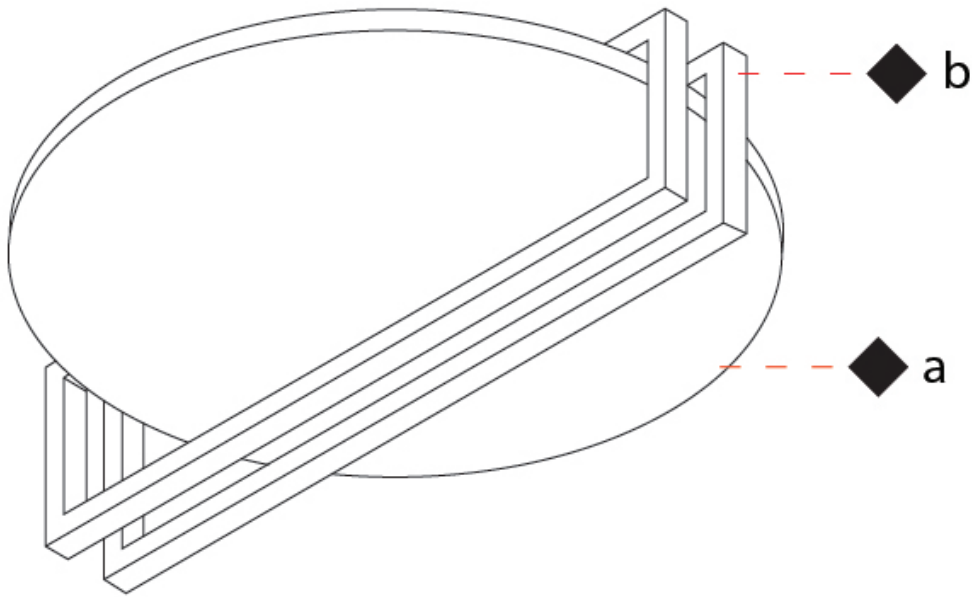

D42089-

PROJECT

TYPE

SPECIFIER

QUANTITY

DATE

D