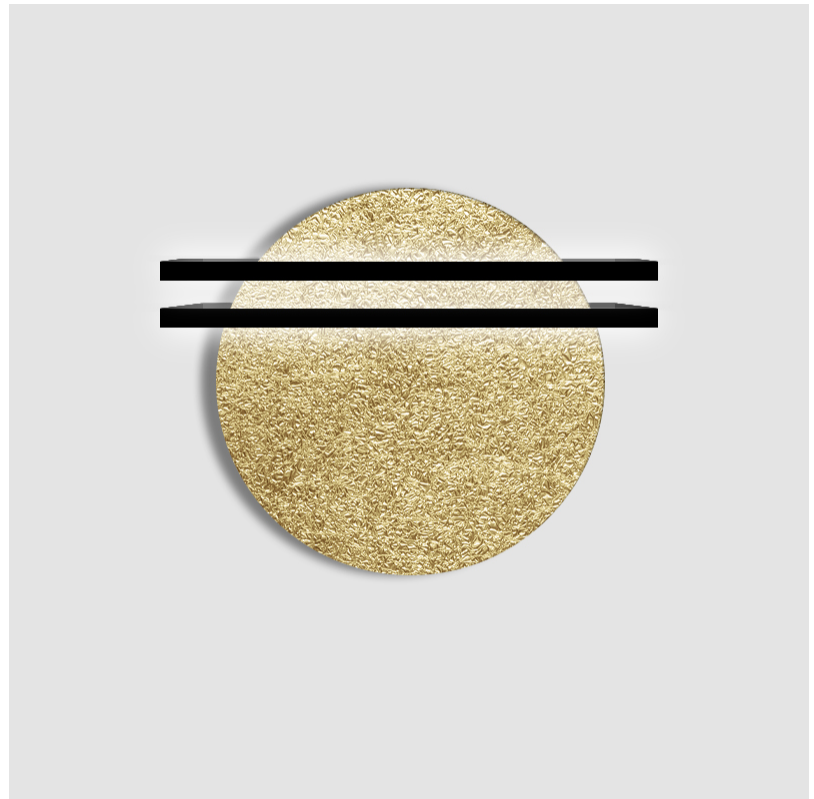

ESSENZA SURFACE

D43081- -

base number   Color   Finish
Temperature   Options

PROJECT
TYPE
SPECIFIER
QUANTITY
DATE

1. To build a product code in our configurator select the specify button on the base model # product page
2. To build a manual product code on this datasheet choose from the options listed below in blue font and add the suffix to the base model #

GENERAL

Series: Essenza
Partner: Icone
Division: Design
Installation: Surface
Product Type: Wall Surface
Mounting Location: Wall
Light Distribution: Indirect

PHYSICAL

Shape: Round
Diameter (mm): 300
Diameter (in): 11 ¹³/₁₆
Height (mm): 95
Height (in): 3 ³/₄
Fixture Finish: WHI / GPB / GPK / GPW / RBB / WBB / WBK / WBI / SPW / SPI
Fixture Material: Aluminum

ELECTRICAL

Lamp Type: LED
Input Wattage (W): 11
Dimming: Non-Dimming / Phase Dimming (120vac Only)
Driver Included: No
Driver Location: Remote
Driver Type: Constant Voltage - Universal
Driver Class: Class 2
Input Voltage (V): 120 - 277
Output Voltage (V): 24

LED

Color Temperature (°K): 2700 / 3000
Nominal Lumen (lm): 1230
CRI: >90 CRI
Lamp Life (hrs): 50000

OPTICAL

RATINGS AND CERTIFICATIONS

Certified By: Certified for North American Standards
IP rating: IP20