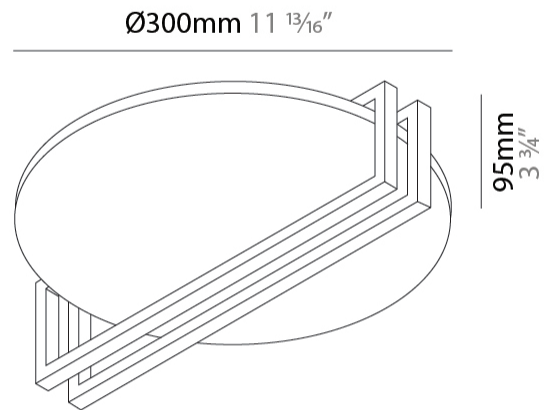

ESSENZA SURFACE

D42089- _____

base number   Color _____   Finish _____
Temperature   Options

PROJECT	_____
TYPE	_____
SPECIFIER	_____
QUANTITY	_____
DATE	_____

1. To build a product code in our configurator select the specify button on the base model # product page
2. To build a manual product code on this datasheet choose from the options listed below in blue font and add the suffix to the base model #

GENERAL

Series: Essenza
Partner: Icone
Division: Design
Installation: Surface
Product Type: Ceiling Surface
Mounting Location: Ceiling
Light Distribution: Indirect

PHYSICAL

Shape: Round
Diameter (mm): 300
Diameter (in): 11 13/16
Height (mm): 95
Height (in): 3 3/4
Fixture Finish: WHI / GPB / GPK / GPW / RBB / WBB / WBK / WBI / SPW / SPI
Fixture Material: Aluminum

ELECTRICAL

Lamp Type: LED
Input Wattage (W): 11
Dimming: Non-Dimming / Phase Dimming (120vac Only)
Driver Included: No
Driver Location: Remote
Driver Type: Constant Voltage - Universal
Driver Class: Class 2
Input Voltage (V): 120 - 277
Output Voltage (V): 24

LED

Color Temperature (°K): 2700 / 3000
Nominal Lumen (lm): 1230
CRI: >90 CRI
Lamp Life (hrs): 50000

OPTICAL

RATINGS AND CERTIFICATIONS

Certified By: Certified for North American Standards
IP rating: IP20