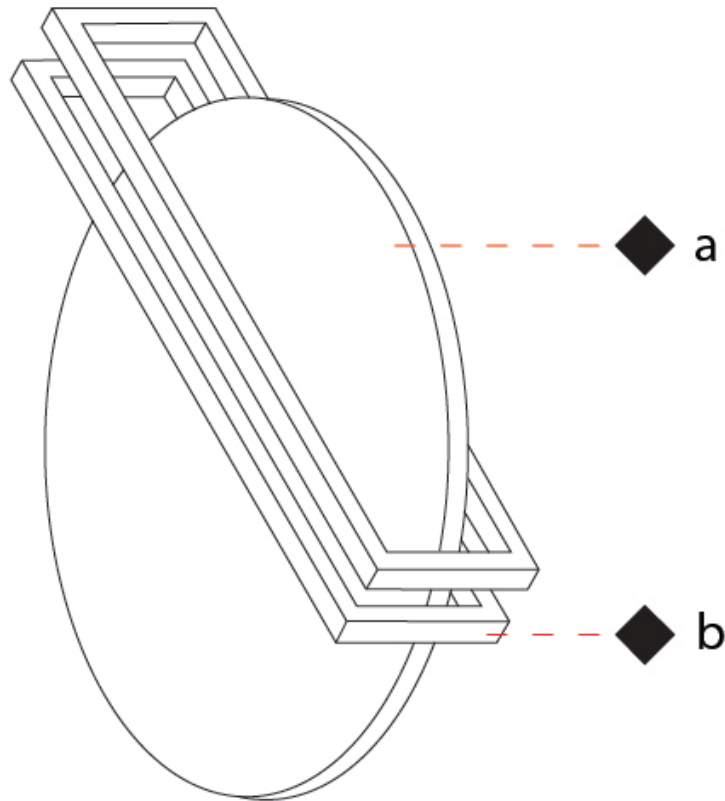

D43081-

PROJECT	_____
TYPE	_____
SPECIFIER	_____
QUANTITY	_____
DATE	_____

D