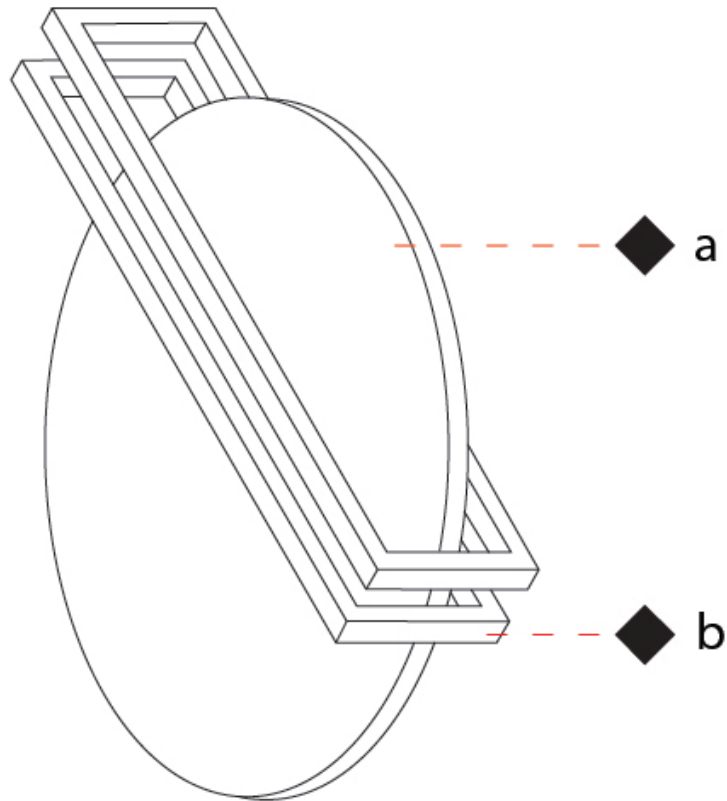

D43081-

PROJECT	_____
TYPE	_____
SPECIFIER	_____
QUANTITY	_____
DATE	_____

D