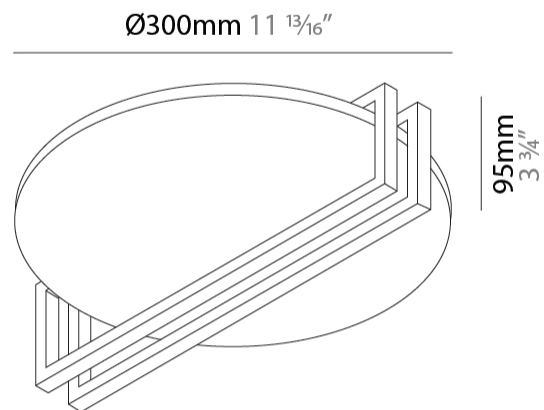

ESSENZA SURFACE

D42089- -

base number   Color   Finish
Temperature   Options

PROJECT _____
TYPE _____
SPECIFIER _____
QUANTITY _____
DATE _____

1. To build a product code in our configurator select the specify button on the base model # product page
2. To build a manual product code on this datasheet choose from the options listed below in blue font and add the suffix to the base model #

GENERAL

Series: Essenza
Partner: Icone
Division: Design
Installation: Surface
Product Type: Ceiling Surface
Mounting Location: Ceiling
Light Distribution: Indirect

PHYSICAL

Shape: Round
Diameter (mm): 300
Diameter (in): 11 ¹³/₁₆
Height (mm): 95
Height (in): 3 ³/₄
Fixture Finish: WHI / GPB / GPK / GPW / RBB / WBB / WBK / WBI / SPW / SPI
Fixture Material: Aluminum

ELECTRICAL

Lamp Type: LED
Input Wattage (W): 11
Dimming: Non-Dimming / Phase Dimming (120vac Only)
Driver Included: No
Driver Location: Remote
Driver Type: Constant Voltage - Universal
Driver Class: Class 2
Input Voltage (V): 120 - 277
Output Voltage (V): 24

LED

Color Temperature (°K): 2700 / 3000
Nominal Lumen (lm): 1230
CRI: >90 CRI
Lamp Life (hrs): 50000

OPTICAL

RATINGS AND CERTIFICATIONS

Certified By: Certified for North American Standards
IP rating: IP20