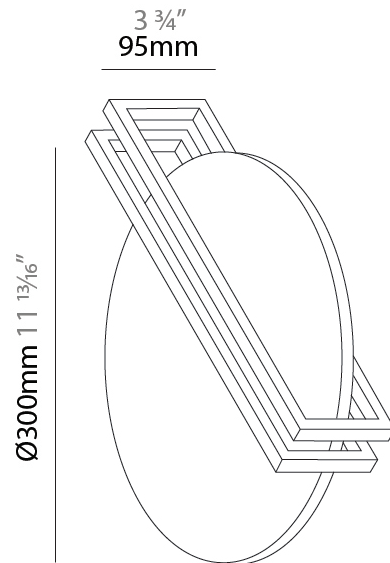

ESSENZA SURFACE

D43081- -

base number   Color   Finish
Temperature   Options

1. To build a product code in our configurator select the specify button on the base model # product page
2. To build a manual product code on this datasheet choose from the options listed below in blue font and add the suffix to the base model #

GENERAL

Series: Essenza
Partner: Icone
Division: Design
Installation: Surface
Product Type: Wall Surface
Mounting Location: Wall
Light Distribution: Indirect

PHYSICAL

Shape: Round
Diameter (mm): 300
Diameter (in): 11 ¹³/₁₆
Height (mm): 95
Height (in): 3 ³/₄
Fixture Finish: WHI / GPB / GPK / GPW / RBB / WBB / WBK / WBI / SPW / SPI
Fixture Material: Aluminum

ELECTRICAL

Lamp Type: LED
Input Wattage (W): 11
Dimming: Non-Dimming / Phase Dimming (120vac Only)
Driver Included: No
Driver Location: Remote
Driver Type: Constant Voltage - Universal
Driver Class: Class 2
Input Voltage (V): 120 - 277
Output Voltage (V): 24

LED

Color Temperature (°K): 2700 / 3000
Nominal Lumen (lm): 1230
CRI: >90 CRI
Lamp Life (hrs): 50000

OPTICAL

RATINGS AND CERTIFICATIONS

Certified By: Certified for North American Standards
IP rating: IP20

PROJECT _____
TYPE _____
SPECIFIER _____
QUANTITY _____
DATE _____