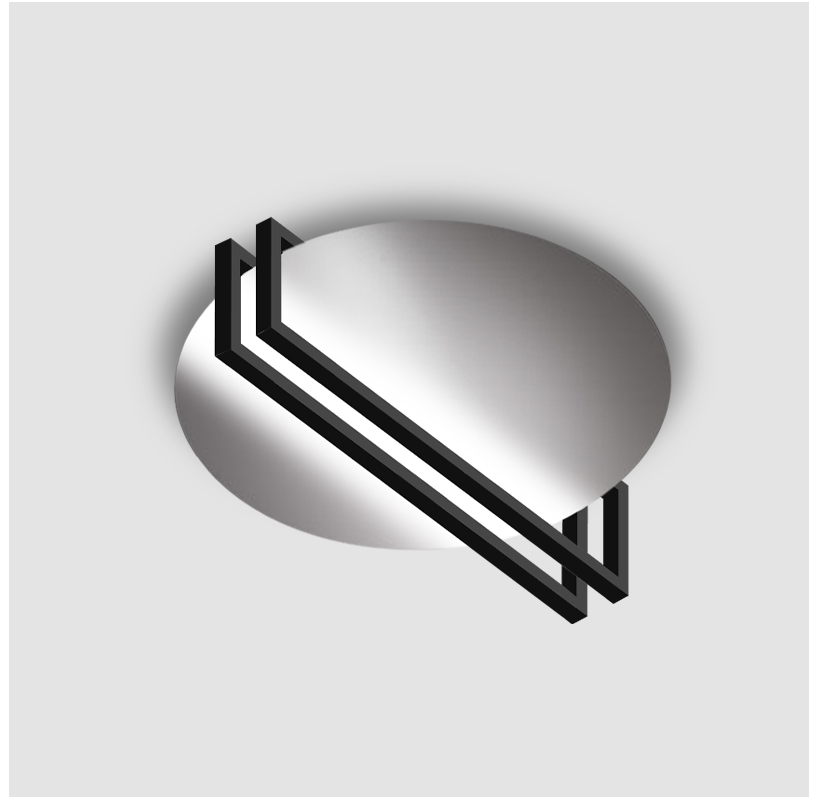

ESSENZA SURFACE

D42089- -

base number   Color   Finish
Temperature   Options

PROJECT _____
TYPE _____
SPECIFIER _____
QUANTITY _____
DATE _____

1. To build a product code in our configurator select the specify button on the base model # product page
2. To build a manual product code on this datasheet choose from the options listed below in blue font and add the suffix to the base model #

GENERAL

Series: Essenza
Partner: Icone
Division: Design
Installation: Surface
Product Type: Ceiling Surface
Mounting Location: Ceiling
Light Distribution: Indirect

PHYSICAL

Shape: Round
Diameter (mm): 300
Diameter (in): 11 ¹³/₁₆
Height (mm): 95
Height (in): 3 ³/₄
Fixture Finish: WHI / GPB / GPK / GPW / RBB / WBB / WBK / WBI / SPW / SPI
Fixture Material: Aluminum

ELECTRICAL

Lamp Type: LED
Input Wattage (W): 11
Dimming: Non-Dimming / Phase Dimming (120vac Only)
Driver Included: No
Driver Location: Remote
Driver Type: Constant Voltage - Universal
Driver Class: Class 2
Input Voltage (V): 120 - 277
Output Voltage (V): 24

LED

Color Temperature (°K): 2700 / 3000
Nominal Lumen (lm): 1230
CRI: >90 CRI
Lamp Life (hrs): 50000

OPTICAL

RATINGS AND CERTIFICATIONS

Certified By: Certified for North American Standards
IP rating: IP20