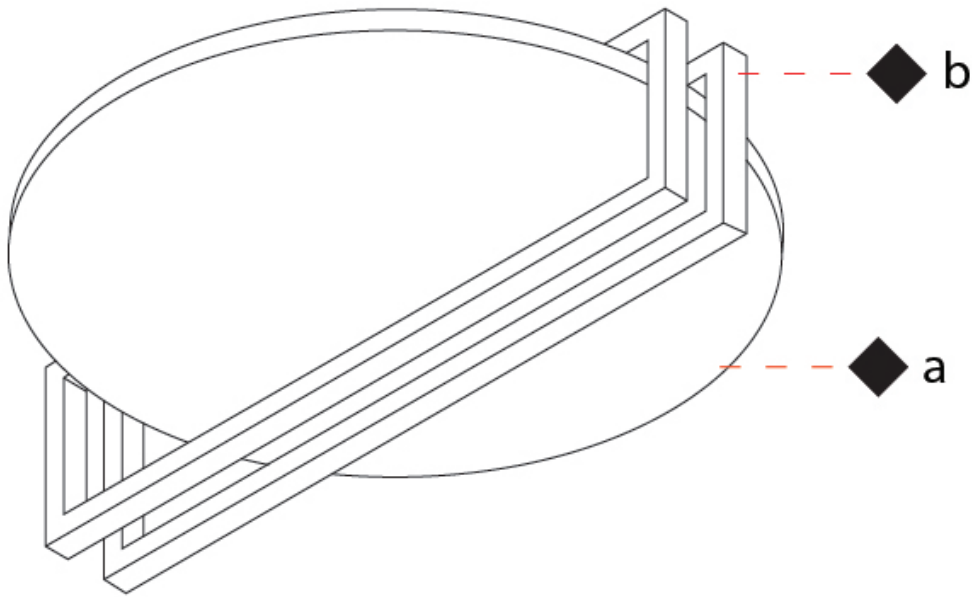

D42089-

PROJECT _____

TYPE _____

SPECIFIER _____

QUANTITY _____

DATE _____

D