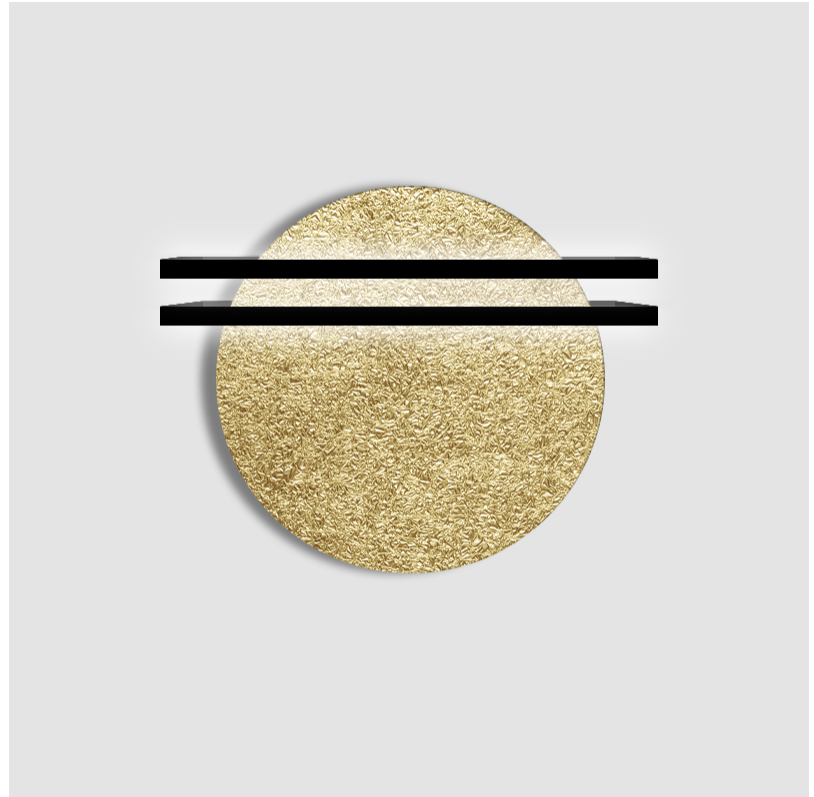

ESSENZA SURFACE

D43081- -

base number   Color   Finish
Temperature   Options

1. To build a product code in our configurator select the specify button on the base model # product page
2. To build a manual product code on this datasheet choose from the options listed below in blue font and add the suffix to the base model #

GENERAL

Series: Essenza
Partner: Icone
Division: Design
Installation: Surface
Product Type: Wall Surface
Mounting Location: Wall
Light Distribution: Indirect

PHYSICAL

Shape: Round
Diameter (mm): 300
Diameter (in): 11 ¹³/₁₆
Height (mm): 95
Height (in): 3 ³/₄
Fixture Finish: WHI / GPB / GPK / GPW / RBB / WBB / WBK / WBI / SPW / SPI
Fixture Material: Aluminum

ELECTRICAL

Lamp Type: LED
Input Wattage (W): 11
Dimming: Non-Dimming / Phase Dimming (120vac Only)
Driver Included: No
Driver Location: Remote
Driver Type: Constant Voltage - Universal
Driver Class: Class 2
Input Voltage (V): 120 - 277
Output Voltage (V): 24

LED

Color Temperature (°K): 2700 / 3000
Nominal Lumen (lm): 1230
CRI: >90 CRI
Lamp Life (hrs): 50000

OPTICAL

RATINGS AND CERTIFICATIONS

Certified By: Certified for North American Standards
IP rating: IP20

PROJECT _____
TYPE _____
SPECIFIER _____
QUANTITY _____
DATE _____