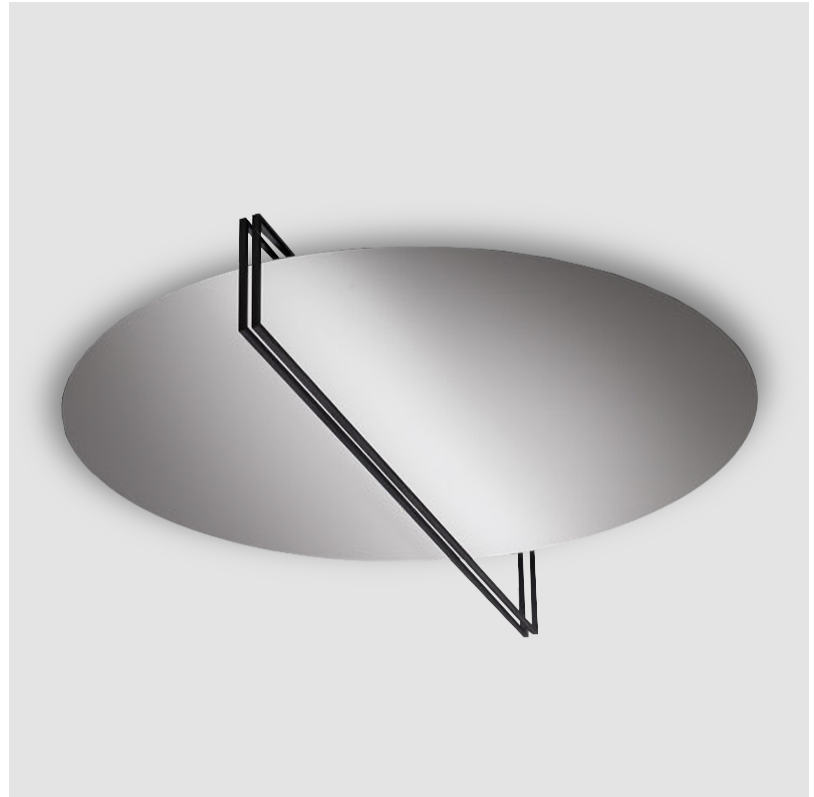

ESSENZA SURFACE

D42092- -

base number   Color   Finish
Temperature   Options

PROJECT _____
TYPE _____
SPECIFIER _____
QUANTITY _____
DATE _____

1. To build a product code in our configurator select the specify button on the base model # product page
2. To build a manual product code on this datasheet choose from the options listed below in blue font and add the suffix to the base model #

GENERAL

Series: Essenza
Partner: Icone
Division: Design
Installation: Surface
Product Type: Ceiling Surface
Mounting Location: Ceiling
Light Distribution: Indirect

PHYSICAL

Shape: Round
Diameter (mm): 900
Diameter (in): 35 7/16
Height (mm): 135
Height (in): 5 5/16
Fixture Finish: WHI / GPB / GPK / GPW / RBB / WBB / WBK / WBI / SPW / SPI
Fixture Material: Aluminum

ELECTRICAL

Lamp Type: LED
Input Wattage (W): 35
Dimming: Non-Dimming / Phase Dimming (120vac Only)
Driver Included: No
Driver Location: Remote
Driver Type: Constant Voltage - Universal
Driver Class: Class 2
Input Voltage (V): 120 - 277
Output Voltage (V): 24

LED

Color Temperature (°K): 2700 / 3000
Nominal Lumen (lm): 4000
CRI: >90 CRI
Lamp Life (hrs): 50000

OPTICAL

RATINGS AND CERTIFICATIONS

Certified By: Certified for North American Standards
IP rating: IP20