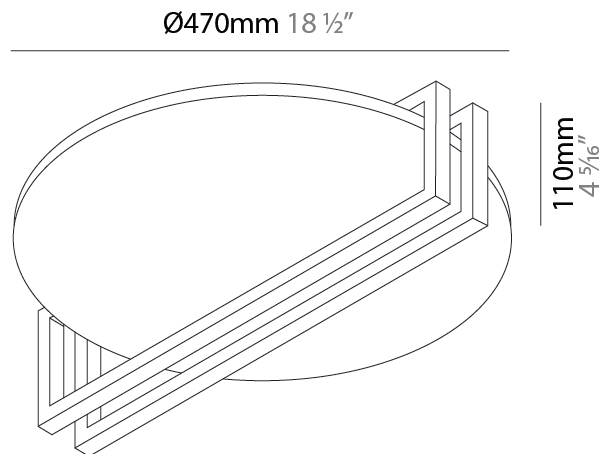

PROJECT	_____
TYPE	_____
SPECIFIER	_____
QUANTITY	_____
DATE	_____

ESSENZA SURFACE

D42090- _____ - _____
base number   Color   Finish
                         Temperature   Options

1. To build a product code in our configurator select the specify button on the base model # product page
2. To build a manual product code on this datasheet choose from the options listed below in blue font and add the suffix to the base model #

GENERAL

Series: Essenza
Partner: Icone
Division: Design
Installation: Surface
Product Type: Ceiling Surface
Mounting Location: Ceiling
Light Distribution: Indirect

PHYSICAL

Shape: Round
Diameter (mm): 470
Diameter (in): 18 1/2
Height (mm): 110
Height (in): 4 5/16
Fixture Finish: WHI / GPB / GPK / GPW / RBB / WBB / WBK / WBI / SPW / SPI
Fixture Material: Aluminum

ELECTRICAL

Lamp Type: LED
Input Wattage (W): 17
Dimming: Non-Dimming / Phase Dimming (120vac Only)
Driver Included: No
Driver Location: Remote
Driver Type: Constant Voltage - Universal
Driver Class: Class 2
Input Voltage (V): 120 - 277
Output Voltage (V): 24

LED

Color Temperature (°K): 2700 / 3000
Nominal Lumen (lm): 2150
CRI: >90 CRI
Lamp Life (hrs): 50000

OPTICAL

RATINGS AND CERTIFICATIONS

Certified By: Certified for North American Standards
IP rating: IP20