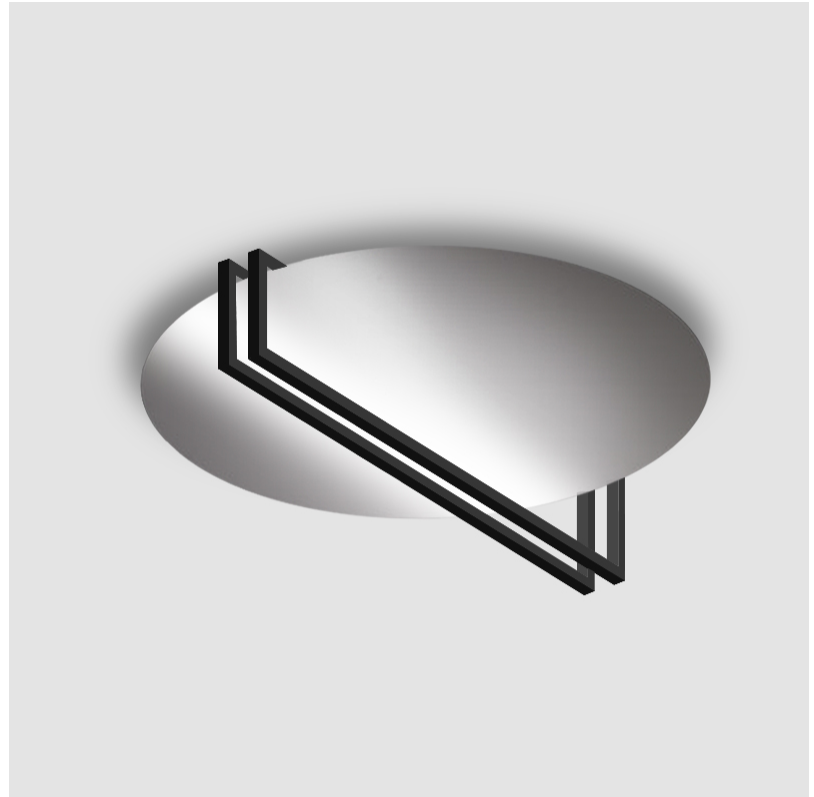

PROJECT	_____
TYPE	_____
SPECIFIER	_____
QUANTITY	_____
DATE	_____

ESSENZA SURFACE

D42090- _____ - _____
base number   Color   Finish
                         Temperature   Options

1. To build a product code in our configurator select the specify button on the base model # product page
2. To build a manual product code on this datasheet choose from the options listed below in blue font and add the suffix to the base model #

GENERAL

Series: Essenza
Partner: Icone
Division: Design
Installation: Surface
Product Type: Ceiling Surface
Mounting Location: Ceiling
Light Distribution: Indirect

PHYSICAL

Shape: Round
Diameter (mm): 470
Diameter (in): 18 1/2
Height (mm): 110
Height (in): 4 5/16
Fixture Finish: WHI / GPB / GPK / GPW / RBB / WBB / WBK / WBI / SPW / SPI
Fixture Material: Aluminum

ELECTRICAL

Lamp Type: LED
Input Wattage (W): 17
Dimming: Non-Dimming / Phase Dimming (120vac Only)
Driver Included: No
Driver Location: Remote
Driver Type: Constant Voltage - Universal
Driver Class: Class 2
Input Voltage (V): 120 - 277
Output Voltage (V): 24

LED

Color Temperature (°K): 2700 / 3000
Nominal Lumen (lm): 2150
CRI: >90 CRI
Lamp Life (hrs): 50000

OPTICAL

RATINGS AND CERTIFICATIONS

Certified By: Certified for North American Standards
IP rating: IP20