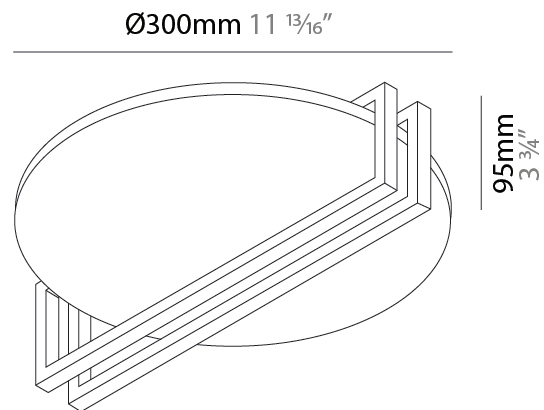

ESSENZA SURFACE

D42089- -

base number   Color   Finish
Temperature   Options

PROJECT
TYPE
SPECIFIER
QUANTITY
DATE

1. To build a product code in our configurator select the specify button on the base model # product page
2. To build a manual product code on this datasheet choose from the options listed below in blue font and add the suffix to the base model #

GENERAL

Series: Essenza
Partner: Icone
Division: Design
Installation: Surface
Product Type: Ceiling Surface
Mounting Location: Ceiling
Light Distribution: Indirect

PHYSICAL

Shape: Round
Diameter (mm): 300
Diameter (in): 11 ¹³/₁₆
Height (mm): 95
Height (in): 3 ³/₄
Fixture Finish: WHI / GPB / GPK / GPW / RBB / WBB / WBK / WBI / SPW / SPI
Fixture Material: Aluminum

ELECTRICAL

Lamp Type: LED
Input Wattage (W): 11
Dimming: Non-Dimming / Phase Dimming (120vac Only)
Driver Included: No
Driver Location: Remote
Driver Type: Constant Voltage - Universal
Driver Class: Class 2
Input Voltage (V): 120 - 277
Output Voltage (V): 24

LED

Color Temperature (°K): 2700 / 3000
Nominal Lumen (lm): 1230
CRI: >90 CRI
Lamp Life (hrs): 50000

OPTICAL

RATINGS AND CERTIFICATIONS

Certified By: Certified for North American Standards
IP rating: IP20