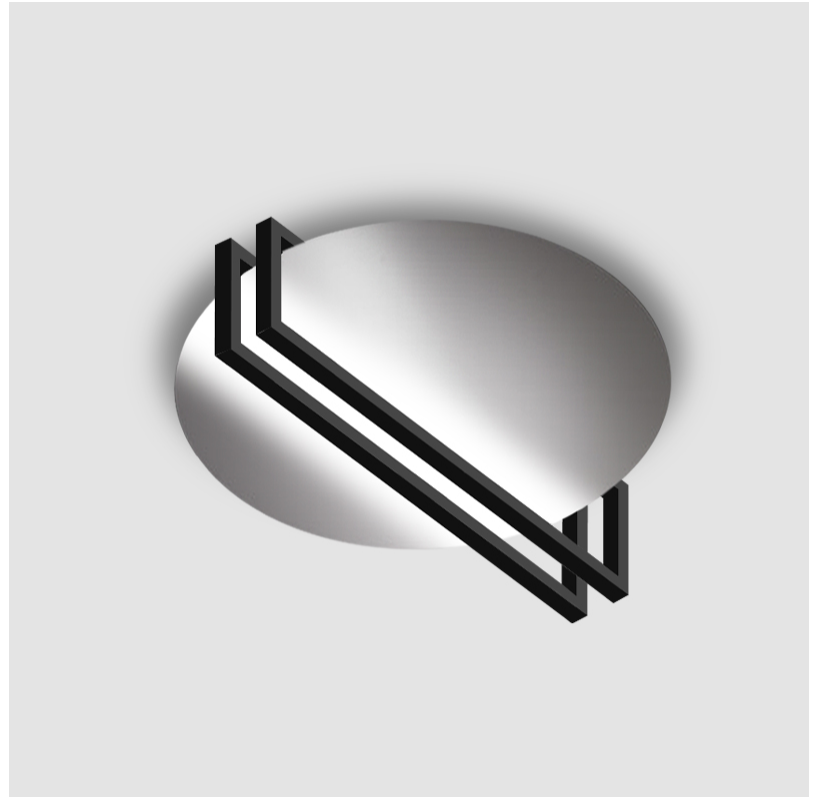

ESSENZA SURFACE

D42089- -

base number   Color   Finish
Temperature   Options

PROJECT
TYPE
SPECIFIER
QUANTITY
DATE

1. To build a product code in our configurator select the specify button on the base model # product page
2. To build a manual product code on this datasheet choose from the options listed below in blue font and add the suffix to the base model #

GENERAL

Series: Essenza
Partner: Icone
Division: Design
Installation: Surface
Product Type: Ceiling Surface
Mounting Location: Ceiling
Light Distribution: Indirect

PHYSICAL

Shape: Round
Diameter (mm): 300
Diameter (in): 11 ¹³/₁₆
Height (mm): 95
Height (in): 3 ³/₄
Fixture Finish: WHI / GPB / GPK / GPW / RBB / WBB / WBK / WBI / SPW / SPI
Fixture Material: Aluminum

ELECTRICAL

Lamp Type: LED
Input Wattage (W): 11
Dimming: Non-Dimming / Phase Dimming (120vac Only)
Driver Included: No
Driver Location: Remote
Driver Type: Constant Voltage - Universal
Driver Class: Class 2
Input Voltage (V): 120 - 277
Output Voltage (V): 24

LED

Color Temperature (°K): 2700 / 3000
Nominal Lumen (lm): 1230
CRI: >90 CRI
Lamp Life (hrs): 50000

OPTICAL

RATINGS AND CERTIFICATIONS

Certified By: Certified for North American Standards
IP rating: IP20