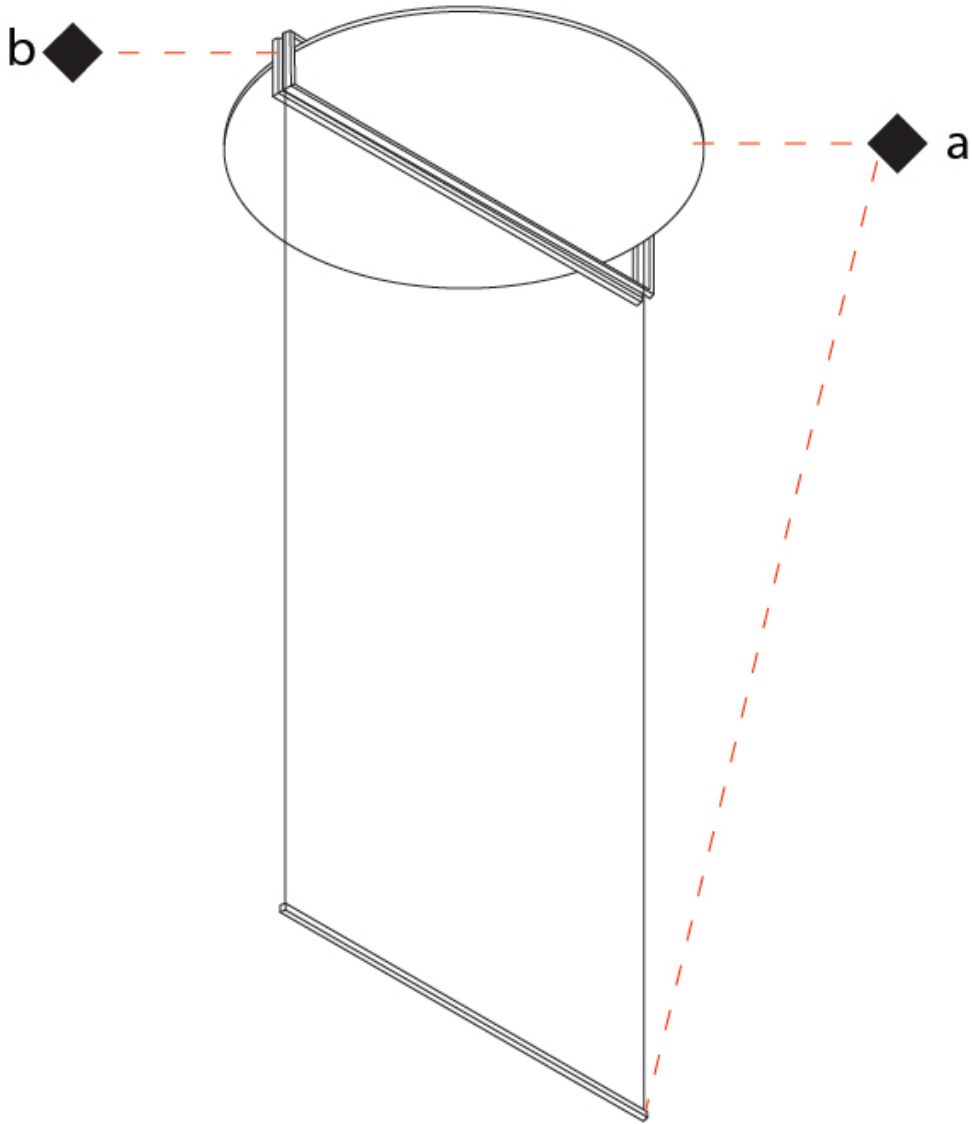

D41087-

PROJECT
TYPE
SPECIFIER
QUANTITY
DATE

D