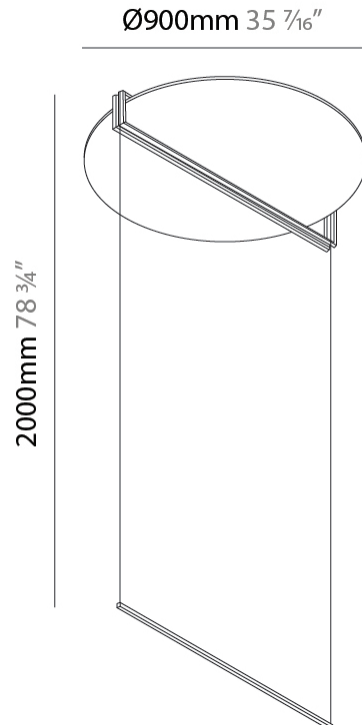

ESSENZA SUSPENSION

D41087- -

base number   Color   Finish
Temperature   Options

PROJECT
TYPE
SPECIFIER
QUANTITY
DATE

1. To build a product code in our configurator select the specify button on the base model # product page
2. To build a manual product code on this datasheet choose from the options listed below in blue font and add the suffix to the base model #

GENERAL

Series: Essenza
Partner: Icone
Division: Design
Installation: Suspension
Product Type: Pendant
Mounting Location: Ceiling
Light Distribution: Indirect

PHYSICAL

Shape: Round
Diameter (mm): 900
Diameter (in): 35 7/16
Height (mm): 2000
Height (in): 78 3/4
Fixture Finish: WHI / GPB / GPK / GPW / RBB / WBB / WBK / WBI / SPW / SPI
Fixture Material: Aluminum

ELECTRICAL

Lamp Type: LED
Input Wattage (W): 50
Dimming: Non-Dimming / Phase Dimming (120vac Only)
Driver Included: No
Driver Location: Remote
Driver Type: Constant Voltage - Universal
Driver Class: Class 2
Input Voltage (V): 120 - 277
Output Voltage (V): 24

LED

Color Temperature (°K): 2700 / 3000
Nominal Lumen (lm): 5500
CRI: >90 CRI
Lamp Life (hrs): 50000

OPTICAL

RATINGS AND CERTIFICATIONS

Certified By: Certified for North American Standards
IP rating: IP20