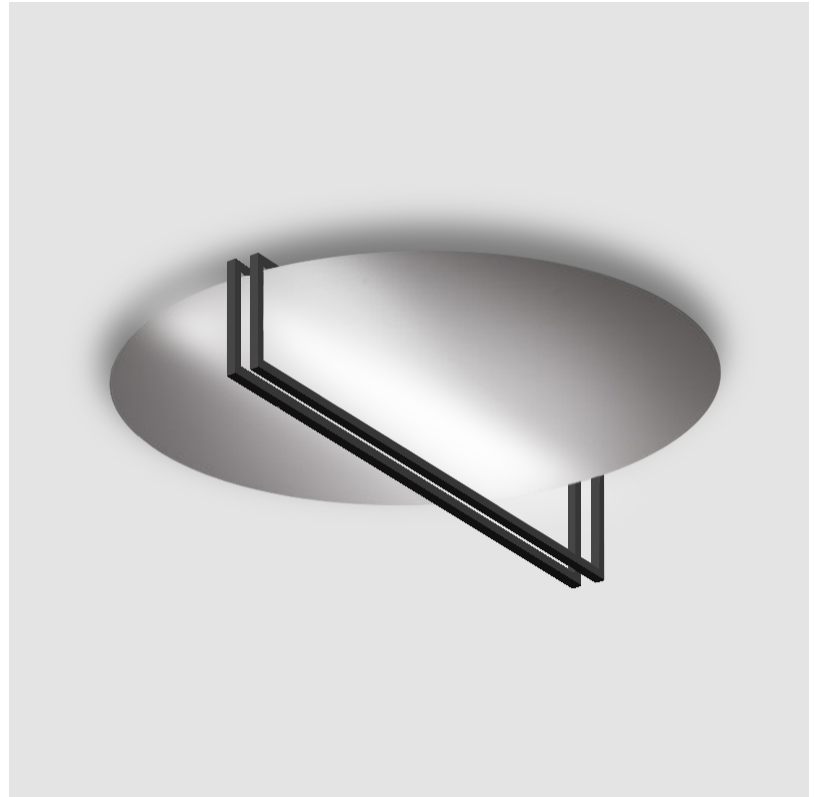

PROJECT	_____
TYPE	_____
SPECIFIER	_____
QUANTITY	_____
DATE	_____

ESSENZA SURFACE

D42091-

base number	LED	Color	Finish
	Dimming	Temperature	Options

1. To build a product code in our configurator select the specify button on the base model # product page
2. To build a manual product code on this datasheet choose from the options listed below in blue font and add the suffix to the base model #

GENERAL

Series: Essenza
Partner: Icone
Division: Design
Installation: Surface
Product Type: Ceiling Surface
Mounting Location: Ceiling
Light Distribution: Indirect

PHYSICAL

Shape: Round
Diameter (mm): 700
Diameter (in): 27 ⁹/₁₆
Height (mm): 135
Height (in): 5 ⁵/₁₆
Fixture Finish: WHI / GPB / GPK / GPW / RBB / WBB / WBK / WBI / SPW / SPI
Fixture Material: Aluminum

ELECTRICAL

Lamp Type: LED
Input Wattage (W): 25
Dimming: Non-Dimming / Phase Dimming (120vac Only)
Driver Included: No
Driver Location: Remote
Driver Type: Constant Voltage - Universal
Driver Class: Class 2
Input Voltage (V): 120 - 277
Output Voltage (V): 24

LED

Color Temperature (°K): 2700 / 3000
Nominal Lumen (lm): 3080
CRI: >90 CRI
Lamp Life (hrs): 50000

OPTICAL

RATINGS AND CERTIFICATIONS

Certified By: Certified for North American Standards
IP rating: IP20