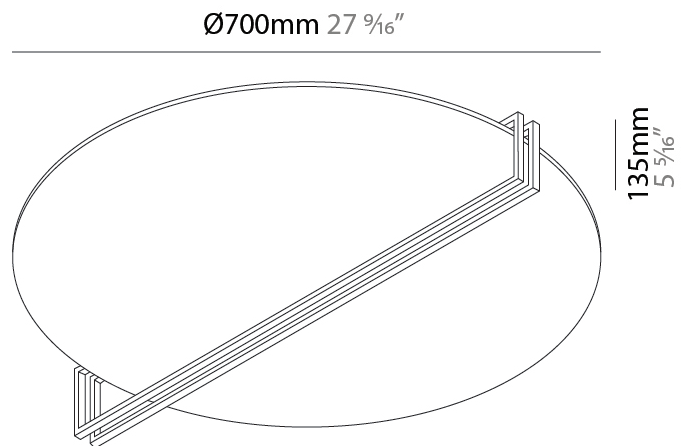

PROJECT	_____
TYPE	_____
SPECIFIER	_____
QUANTITY	_____
DATE	_____

ESSENZA SURFACE

D42091-

base number	LED	Color	Finish
	Dimming	Temperature	Options

1. To build a product code in our configurator select the specify button on the base model # product page
2. To build a manual product code on this datasheet choose from the options listed below in blue font and add the suffix to the base model #

GENERAL

Series: Essenza
Partner: Icone
Division: Design
Installation: Surface
Product Type: Ceiling Surface
Mounting Location: Ceiling
Light Distribution: Indirect

PHYSICAL

Shape: Round
Diameter (mm): 700
Diameter (in): 27 ⁹/₁₆
Height (mm): 135
Height (in): 5 ⁵/₁₆
Fixture Finish: WHI / GPB / GPK / GPW / RBB / WBB / WBK / WBI / SPW / SPI
Fixture Material: Aluminum

ELECTRICAL

Lamp Type: LED
Input Wattage (W): 25
Dimming: Non-Dimming / Phase Dimming (120vac Only)
Driver Included: No
Driver Location: Remote
Driver Type: Constant Voltage - Universal
Driver Class: Class 2
Input Voltage (V): 120 - 277
Output Voltage (V): 24

LED

Color Temperature (°K): 2700 / 3000
Nominal Lumen (lm): 3080
CRI: >90 CRI
Lamp Life (hrs): 50000

OPTICAL

RATINGS AND CERTIFICATIONS

Certified By: Certified for North American Standards
IP rating: IP20