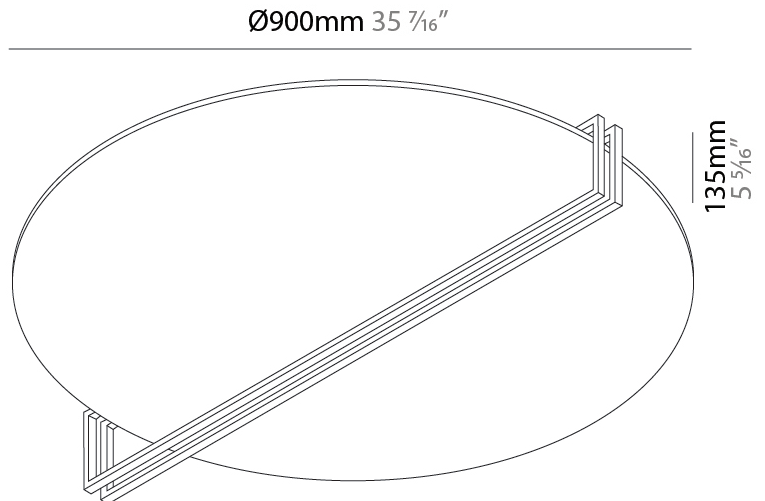

ESSENZA SURFACE

D42092- -

base number   Color   Finish
Temperature   Options

PROJECT _____
TYPE _____
SPECIFIER _____
QUANTITY _____
DATE _____

1. To build a product code in our configurator select the specify button on the base model # product page
2. To build a manual product code on this datasheet choose from the options listed below in blue font and add the suffix to the base model #

GENERAL

Series: Essenza
Partner: Icone
Division: Design
Installation: Surface
Product Type: Ceiling Surface
Mounting Location: Ceiling
Light Distribution: Indirect

PHYSICAL

Shape: Round
Diameter (mm): 900
Diameter (in): 35 7/16
Height (mm): 135
Height (in): 5 5/16
Fixture Finish: WHI / GPB / GPK / GPW / RBB / WBB / WBK / WBI / SPW / SPI
Fixture Material: Aluminum

ELECTRICAL

Lamp Type: LED
Input Wattage (W): 35
Dimming: Non-Dimming / Phase Dimming (120vac Only)
Driver Included: No
Driver Location: Remote
Driver Type: Constant Voltage - Universal
Driver Class: Class 2
Input Voltage (V): 120 - 277
Output Voltage (V): 24

LED

Color Temperature (°K): 2700 / 3000
Nominal Lumen (lm): 4000
CRI: >90 CRI
Lamp Life (hrs): 50000

OPTICAL

RATINGS AND CERTIFICATIONS

Certified By: Certified for North American Standards
IP rating: IP20