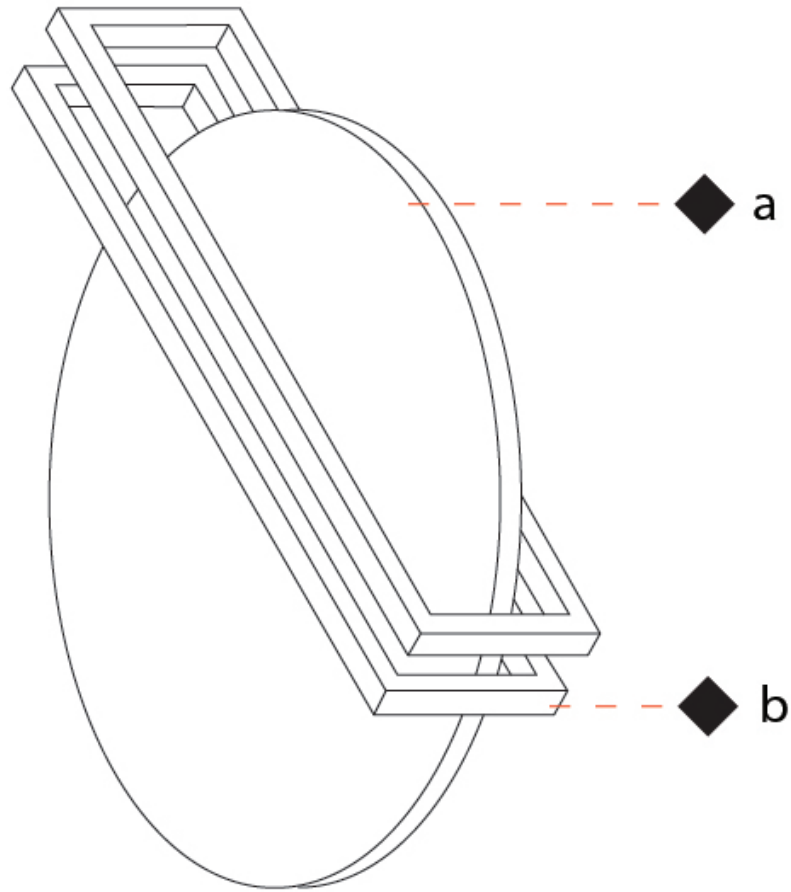

D43082-

PROJECT	_____
TYPE	_____
SPECIFIER	_____
QUANTITY	_____
DATE	_____

D