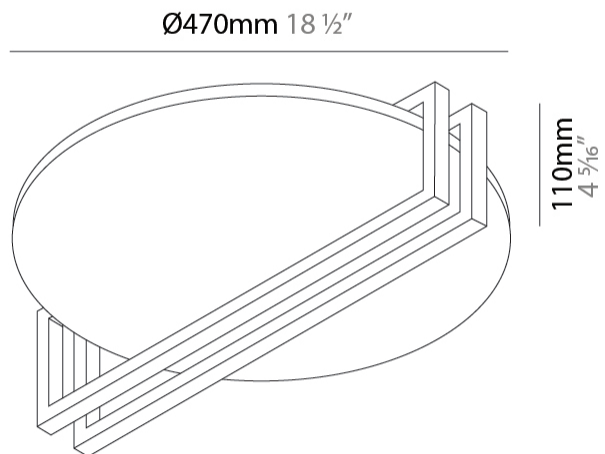

PROJECT	_____
TYPE	_____
SPECIFIER	_____
QUANTITY	_____
DATE	_____

ESSENZA SURFACE

D42090- _____ - _____

base number   Color   Finish
Temperature   Options

1. To build a product code in our configurator select the specify button on the base model # product page
2. To build a manual product code on this datasheet choose from the options listed below in blue font and add the suffix to the base model #

GENERAL

Series: Essenza
Partner: Icone
Division: Design
Installation: Surface
Product Type: Ceiling Surface
Mounting Location: Ceiling
Light Distribution: Indirect

PHYSICAL

Shape: Round
Diameter (mm): 470
Diameter (in): 18 1/2
Height (mm): 110
Height (in): 4 5/16
Fixture Finish: WHI / GPB / GPK / GPW / RBB / WBB / WBK / WBI / SPW / SPI
Fixture Material: Aluminum

ELECTRICAL

Lamp Type: LED
Input Wattage (W): 17
Dimming: Non-Dimming / Phase Dimming (120vac Only)
Driver Included: No
Driver Location: Remote
Driver Type: Constant Voltage - Universal
Driver Class: Class 2
Input Voltage (V): 120 - 277
Output Voltage (V): 24

LED

Color Temperature (°K): 2700 / 3000
Nominal Lumen (lm): 2150
CRI: >90 CRI
Lamp Life (hrs): 50000

OPTICAL

RATINGS AND CERTIFICATIONS

Certified By: Certified for North American Standards
IP rating: IP20