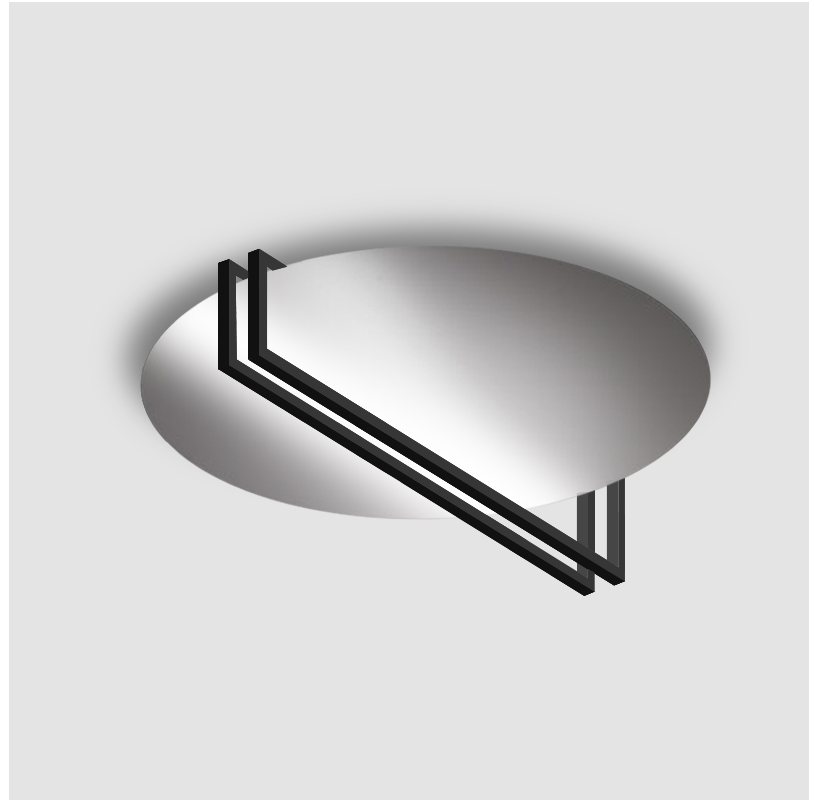

PROJECT	_____
TYPE	_____
SPECIFIER	_____
QUANTITY	_____
DATE	_____

ESSENZA SURFACE

D42090- _____ - _____

base number   Color   Finish
Temperature   Options

1. To build a product code in our configurator select the specify button on the base model # product page
2. To build a manual product code on this datasheet choose from the options listed below in blue font and add the suffix to the base model #

GENERAL

Series: Essenza
Partner: Icone
Division: Design
Installation: Surface
Product Type: Ceiling Surface
Mounting Location: Ceiling
Light Distribution: Indirect

PHYSICAL

Shape: Round
Diameter (mm): 470
Diameter (in): 18 1/2
Height (mm): 110
Height (in): 4 5/16
Fixture Finish: WHI / GPB / GPK / GPW / RBB / WBB / WBK / WBI / SPW / SPI
Fixture Material: Aluminum

ELECTRICAL

Lamp Type: LED
Input Wattage (W): 17
Dimming: Non-Dimming / Phase Dimming (120vac Only)
Driver Included: No
Driver Location: Remote
Driver Type: Constant Voltage - Universal
Driver Class: Class 2
Input Voltage (V): 120 - 277
Output Voltage (V): 24

LED

Color Temperature (°K): 2700 / 3000
Nominal Lumen (lm): 2150
CRI: >90 CRI
Lamp Life (hrs): 50000

OPTICAL

RATINGS AND CERTIFICATIONS

Certified By: Certified for North American Standards
IP rating: IP20