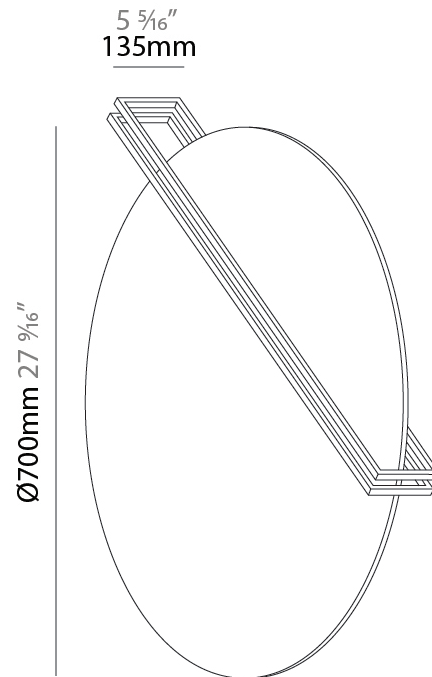

PROJECT _____
TYPE _____
SPECIFIER _____
QUANTITY _____
DATE _____

ESSENZA SURFACE

D43083-

base number   LED   Color   Finish
Dimming   Temperature   Options

1. To build a product code in our configurator select the specify button on the base model # product page
2. To build a manual product code on this datasheet choose from the options listed below in blue font and add the suffix to the base model #

GENERAL

Series: Essenza
Partner: Icone
Division: Design
Installation: Surface
Product Type: Wall Surface
Mounting Location: Wall
Light Distribution: Indirect

PHYSICAL

Shape: Round
Diameter (mm): 700
Diameter (in): 27 ⁹/₁₆
Height (mm): 135
Height (in): 5 ⁵/₁₆
Fixture Finish: WHI / GPB / GPK / GPW / RBB / WBB / WBK / WBI / SPW / SPI
Fixture Material: Aluminum

ELECTRICAL

Lamp Type: LED
Input Wattage (W): 25
Dimming: Non-Dimming / Phase Dimming (120vac Only)
Driver Included: No
Driver Location: Remote
Driver Type: Constant Voltage - Universal
Driver Class: Class 2
Input Voltage (V): 120 - 277
Output Voltage (V): 24

LED

Color Temperature (°K): 2700 / 3000
Nominal Lumen (lm): 3080
CRI: >90 CRI
Lamp Life (hrs): 50000

OPTICAL

RATINGS AND CERTIFICATIONS

Certified By: Certified for North American Standards
IP rating: IP20