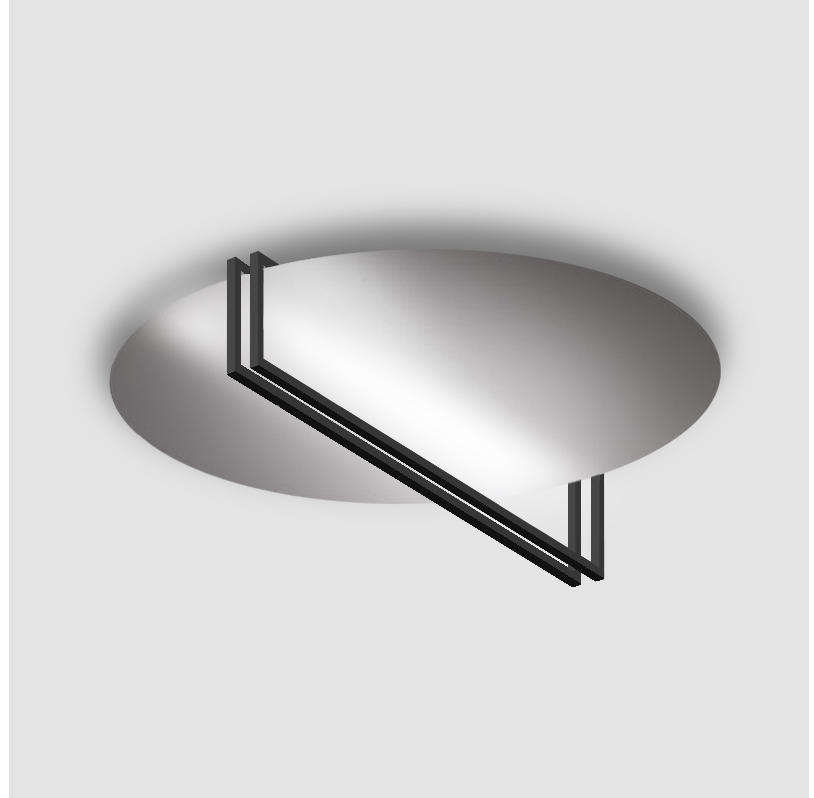

PROJECT
TYPE
SPECIFIER
QUANTITY
DATE

ESSENZA SURFACE

D42091-

base number	LED Dimming	Color Temperature	Finish Options

1. To build a product code in our configurator select the specify button on the base model # product page
2. To build a manual product code on this datasheet choose from the options listed below in blue font and add the suffix to the base model #

GENERAL

Series: Essenza
Partner: Icone
Division: Design
Installation: Surface
Product Type: Ceiling Surface
Mounting Location: Ceiling
Light Distribution: Indirect

PHYSICAL

Shape: Round
Diameter (mm): 700
Diameter (in): 27 9/16
Height (mm): 135
Height (in): 5 5/16
Fixture Finish: WHI / GPB / GPK / GPW / RBB / WBB / WBK / WBI / SPW / SPI
Fixture Material: Aluminum

ELECTRICAL

Lamp Type: LED
Input Wattage (W): 25
Dimming: Non-Dimming / Phase Dimming (120vac Only)
Driver Included: No
Driver Location: Remote
Driver Type: Constant Voltage - Universal
Driver Class: Class 2
Input Voltage (V): 120 - 277
Output Voltage (V): 24

LED

Color Temperature (°K): 2700 / 3000
Nominal Lumen (lm): 3080
CRI: >90 CRI
Lamp Life (hrs): 50000

OPTICAL

RATINGS AND CERTIFICATIONS

Certified By: Certified for North American Standards
IP rating: IP20