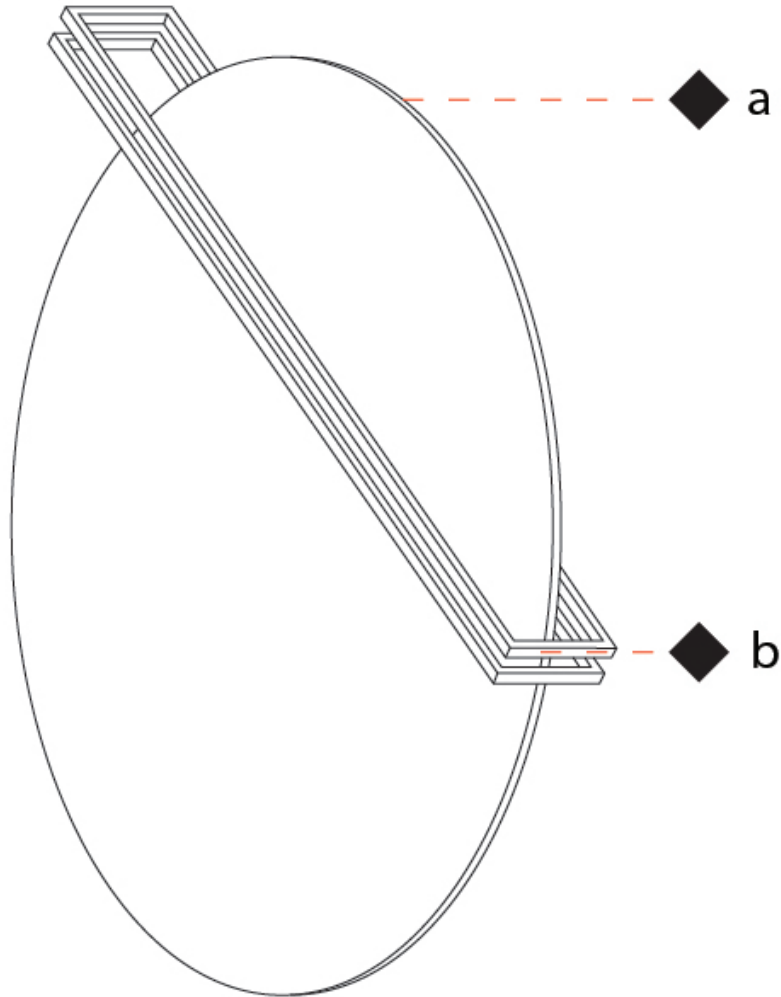

D43083-

PROJECT	_____
TYPE	_____
SPECIFIER	_____
QUANTITY	_____
DATE	_____

D