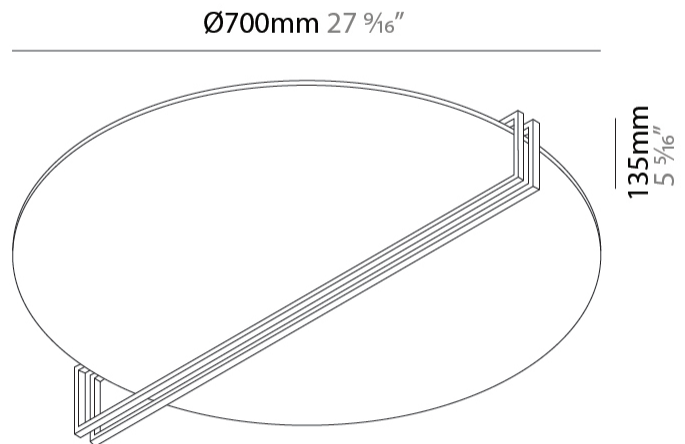

PROJECT
TYPE
SPECIFIER
QUANTITY
DATE

ESSENZA SURFACE

D42091-

base number	LED Dimming	Color Temperature	Finish Options

1. To build a product code in our configurator select the specify button on the base model # product page
2. To build a manual product code on this datasheet choose from the options listed below in blue font and add the suffix to the base model #

GENERAL

Series: Essenza
Partner: Icone
Division: Design
Installation: Surface
Product Type: Ceiling Surface
Mounting Location: Ceiling
Light Distribution: Indirect

PHYSICAL

Shape: Round
Diameter (mm): 700
Diameter (in): 27 9/16
Height (mm): 135
Height (in): 5 5/16
Fixture Finish: WHI / GPB / GPK / GPW / RBB / WBB / WBK / WBI / SPW / SPI
Fixture Material: Aluminum

ELECTRICAL

Lamp Type: LED
Input Wattage (W): 25
Dimming: Non-Dimming / Phase Dimming (120vac Only)
Driver Included: No
Driver Location: Remote
Driver Type: Constant Voltage - Universal
Driver Class: Class 2
Input Voltage (V): 120 - 277
Output Voltage (V): 24

LED

Color Temperature (°K): 2700 / 3000
Nominal Lumen (lm): 3080
CRI: >90 CRI
Lamp Life (hrs): 50000

OPTICAL

RATINGS AND CERTIFICATIONS

Certified By: Certified for North American Standards
IP rating: IP20