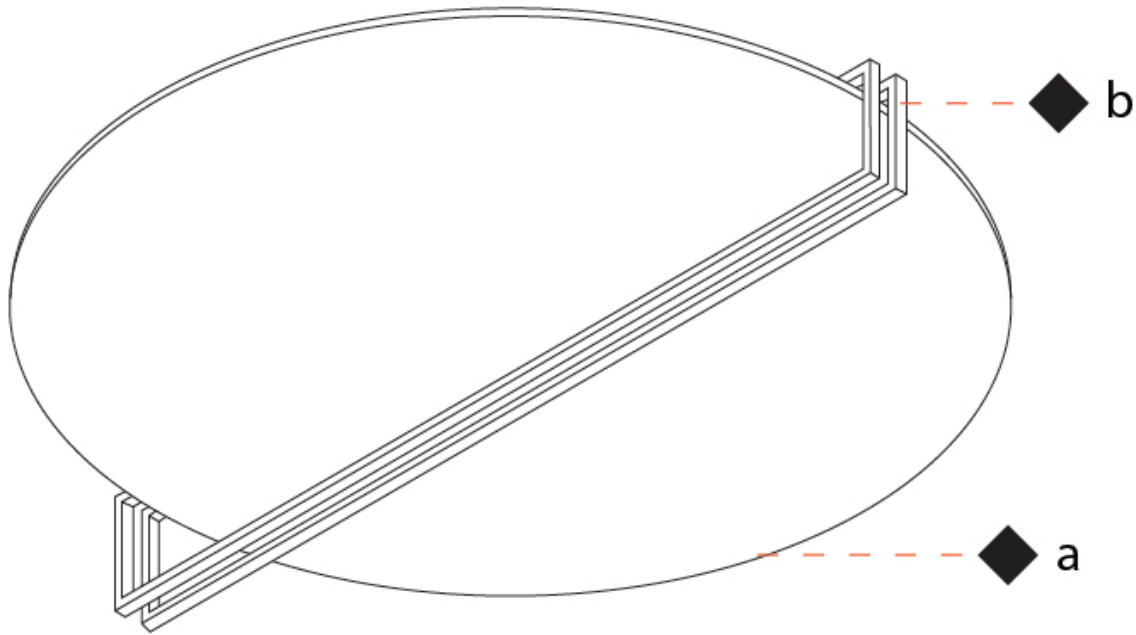

D42091-

PROJECT	_____
TYPE	_____
SPECIFIER	_____
QUANTITY	_____
DATE	_____

D