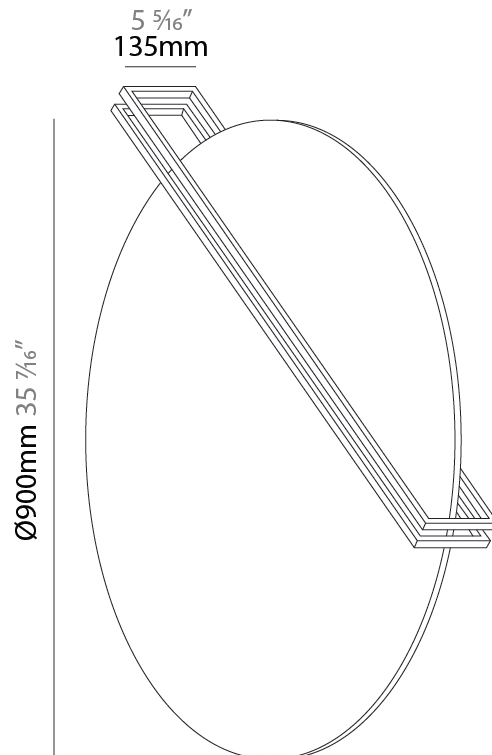

PROJECT	_____
TYPE	_____
SPECIFIER	_____
QUANTITY	_____
DATE	_____

ESSENZA SURFACE

D43084-

base number   LED Dimming   Color Temperature   Finish Options

1. To build a product code in our configurator select the specify button on the base model # product page
2. To build a manual product code on this datasheet choose from the options listed below in blue font and add the suffix to the base model #

GENERAL

Series: Essenza
Partner: Icone
Division: Design
Installation: Surface
Product Type: Wall Surface
Mounting Location: Wall
Light Distribution: Indirect

PHYSICAL

Shape: Round
Diameter (mm): 900
Diameter (in): 35 7/16
Height (mm): 135
Height (in): 5 5/16
Fixture Finish: WHI / GPB / GPK / GPW / RBB / WBB / WBK / WBI / SPW / SPI
Fixture Material: Aluminum

ELECTRICAL

Lamp Type: LED
Input Wattage (W): 35
Dimming: Non-Dimming / Phase Dimming (120vac Only)
Driver Included: No
Driver Location: Remote
Driver Type: Constant Voltage - Universal
Driver Class: Class 2
Input Voltage (V): 120 - 277
Output Voltage (V): 24

LED

Color Temperature (°K): 2700 / 3000
Nominal Lumen (lm): 4000
CRI: >90 CRI
Lamp Life (hrs): 50000

OPTICAL

RATINGS AND CERTIFICATIONS

Certified By: Certified for North American Standards
IP rating: IP20