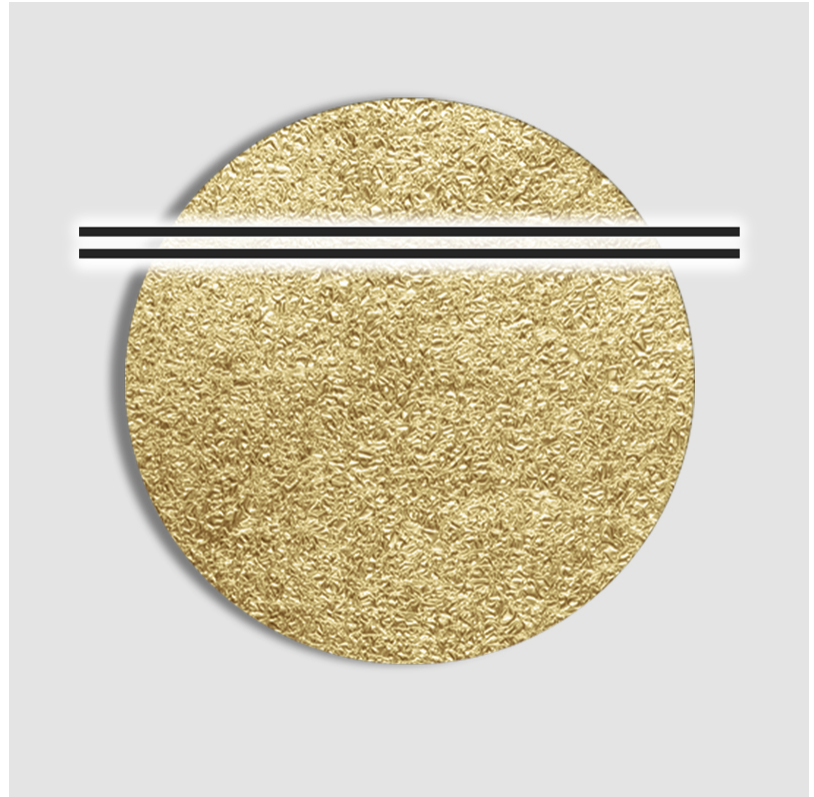

PROJECT	_____
TYPE	_____
SPECIFIER	_____
QUANTITY	_____
DATE	_____

ESSENZA SURFACE

D43084-

base number   LED Dimming   Color Temperature   Finish Options

1. To build a product code in our configurator select the specify button on the base model # product page
2. To build a manual product code on this datasheet choose from the options listed below in blue font and add the suffix to the base model #

GENERAL

Series: Essenza
Partner: Icone
Division: Design
Installation: Surface
Product Type: Wall Surface
Mounting Location: Wall
Light Distribution: Indirect

PHYSICAL

Shape: Round
Diameter (mm): 900
Diameter (in): 35 7/16
Height (mm): 135
Height (in): 5 5/16
Fixture Finish: WHI / GPB / GPK / GPW / RBB / WBB / WBK / WBI / SPW / SPI
Fixture Material: Aluminum

ELECTRICAL

Lamp Type: LED
Input Wattage (W): 35
Dimming: Non-Dimming / Phase Dimming (120vac Only)
Driver Included: No
Driver Location: Remote
Driver Type: Constant Voltage - Universal
Driver Class: Class 2
Input Voltage (V): 120 - 277
Output Voltage (V): 24

LED

Color Temperature (°K): 2700 / 3000
Nominal Lumen (lm): 4000
CRI: >90 CRI
Lamp Life (hrs): 50000

OPTICAL

RATINGS AND CERTIFICATIONS

Certified By: Certified for North American Standards
IP rating: IP20