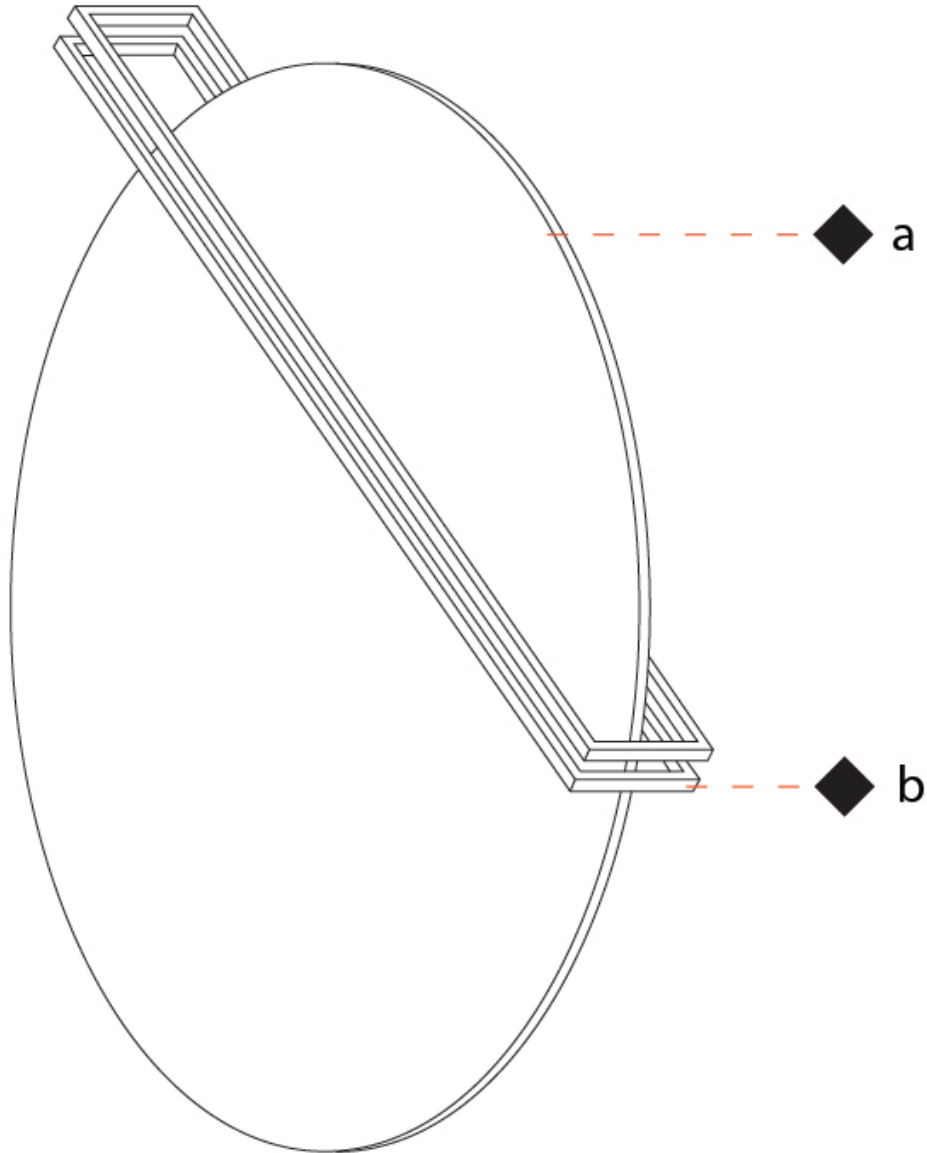

D43084-

PROJECT _____

TYPE _____

SPECIFIER _____

QUANTITY _____

DATE _____

D