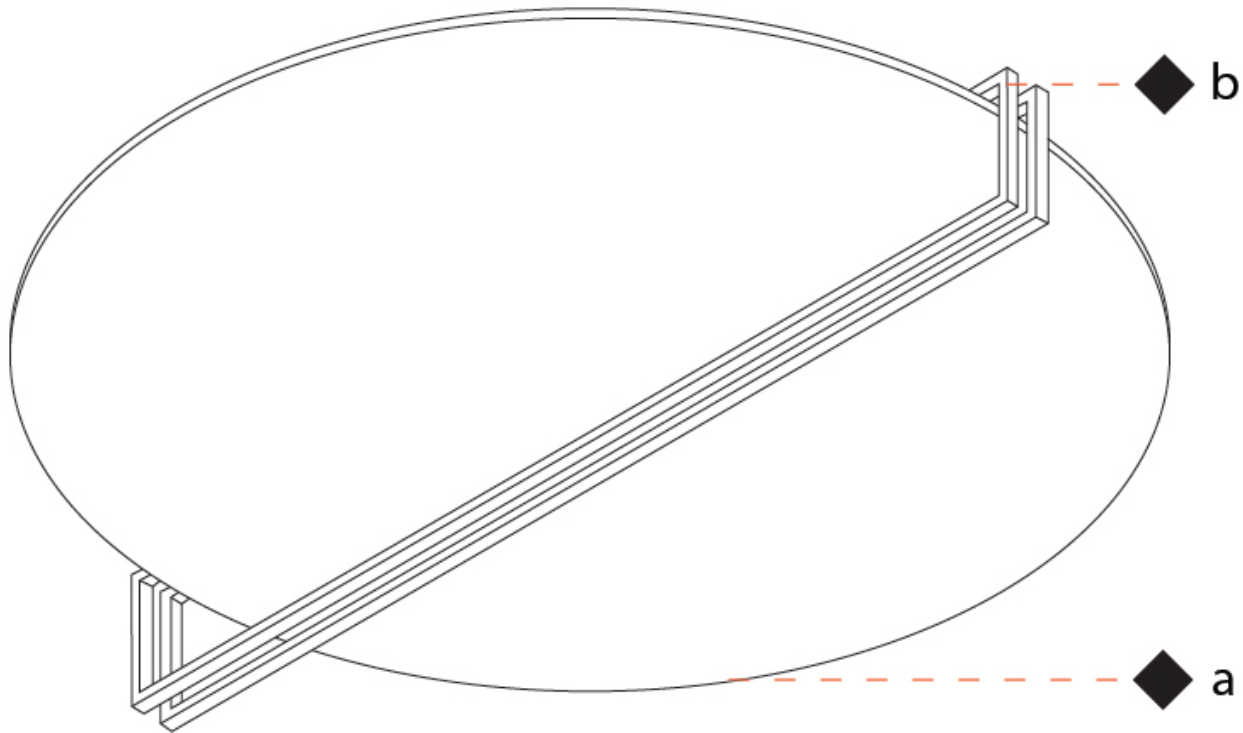

D42092-

PROJECT	_____
TYPE	_____
SPECIFIER	_____
QUANTITY	_____
DATE	_____

D