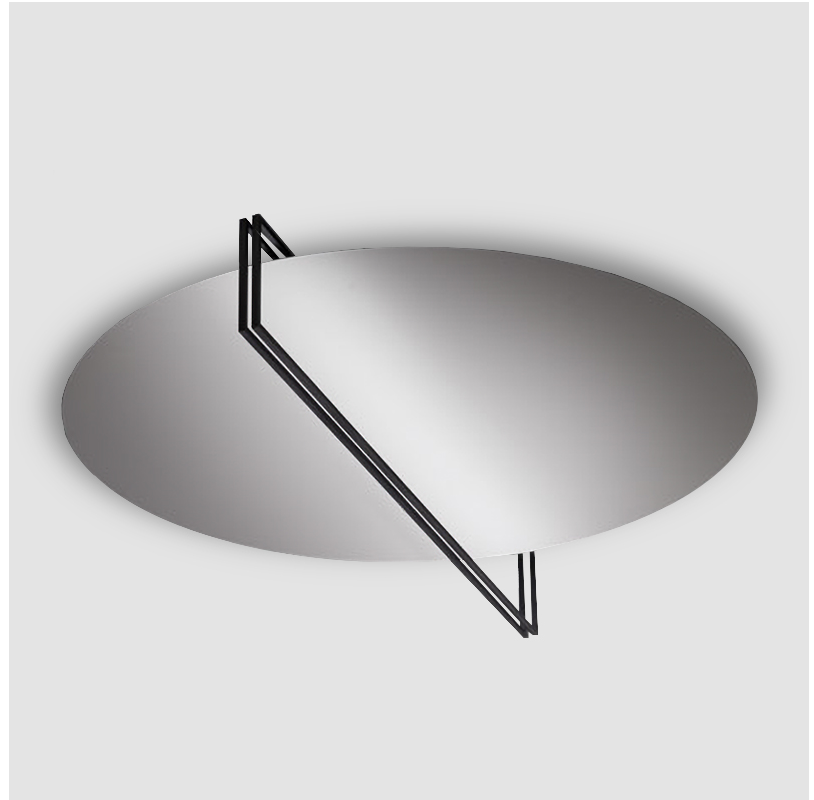

ESSENZA SURFACE

D42092- -

base number   Color   Finish
Temperature   Options

PROJECT _____
TYPE _____
SPECIFIER _____
QUANTITY _____
DATE _____

1. To build a product code in our configurator select the specify button on the base model # product page
2. To build a manual product code on this datasheet choose from the options listed below in blue font and add the suffix to the base model #

GENERAL

Series: Essenza
Partner: Icone
Division: Design
Installation: Surface
Product Type: Ceiling Surface
Mounting Location: Ceiling
Light Distribution: Indirect

PHYSICAL

Shape: Round
Diameter (mm): 900
Diameter (in): 35 7/16
Height (mm): 135
Height (in): 5 5/16
Fixture Finish: WHI / GPB / GPK / GPW / RBB / WBB / WBK / WBI / SPW / SPI
Fixture Material: Aluminum

ELECTRICAL

Lamp Type: LED
Input Wattage (W): 35
Dimming: Non-Dimming / Phase Dimming (120vac Only)
Driver Included: No
Driver Location: Remote
Driver Type: Constant Voltage - Universal
Driver Class: Class 2
Input Voltage (V): 120 - 277
Output Voltage (V): 24

LED

Color Temperature (°K): 2700 / 3000
Nominal Lumen (lm): 4000
CRI: >90 CRI
Lamp Life (hrs): 50000

OPTICAL

RATINGS AND CERTIFICATIONS

Certified By: Certified for North American Standards
IP rating: IP20