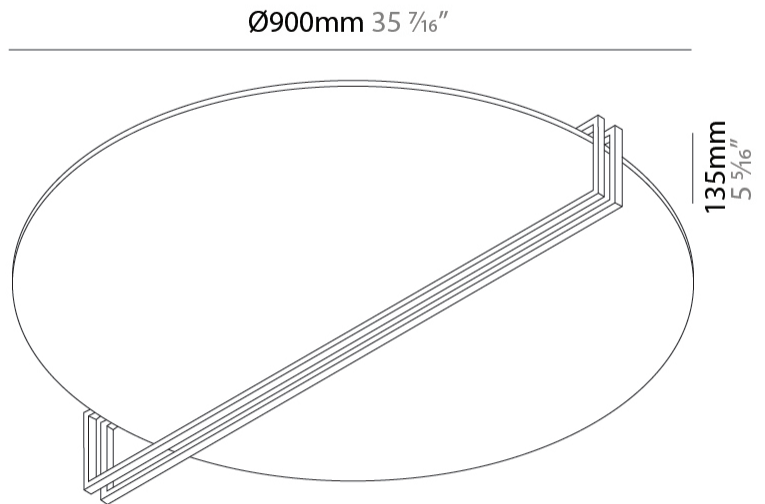

ESSENZA SURFACE

D42092- -

base number   Color   Finish
Temperature   Options

PROJECT _____
TYPE _____
SPECIFIER _____
QUANTITY _____
DATE _____

1. To build a product code in our configurator select the specify button on the base model # product page
2. To build a manual product code on this datasheet choose from the options listed below in blue font and add the suffix to the base model #

GENERAL

Series: Essenza
Partner: Icone
Division: Design
Installation: Surface
Product Type: Ceiling Surface
Mounting Location: Ceiling
Light Distribution: Indirect

PHYSICAL

Shape: Round
Diameter (mm): 900
Diameter (in): 35 7/16
Height (mm): 135
Height (in): 5 5/16
Fixture Finish: WHI / GPB / GPK / GPW / RBB / WBB / WBK / WBI / SPW / SPI
Fixture Material: Aluminum

ELECTRICAL

Lamp Type: LED
Input Wattage (W): 35
Dimming: Non-Dimming / Phase Dimming (120vac Only)
Driver Included: No
Driver Location: Remote
Driver Type: Constant Voltage - Universal
Driver Class: Class 2
Input Voltage (V): 120 - 277
Output Voltage (V): 24

LED

Color Temperature (°K): 2700 / 3000
Nominal Lumen (lm): 4000
CRI: >90 CRI
Lamp Life (hrs): 50000

OPTICAL

RATINGS AND CERTIFICATIONS

Certified By: Certified for North American Standards
IP rating: IP20