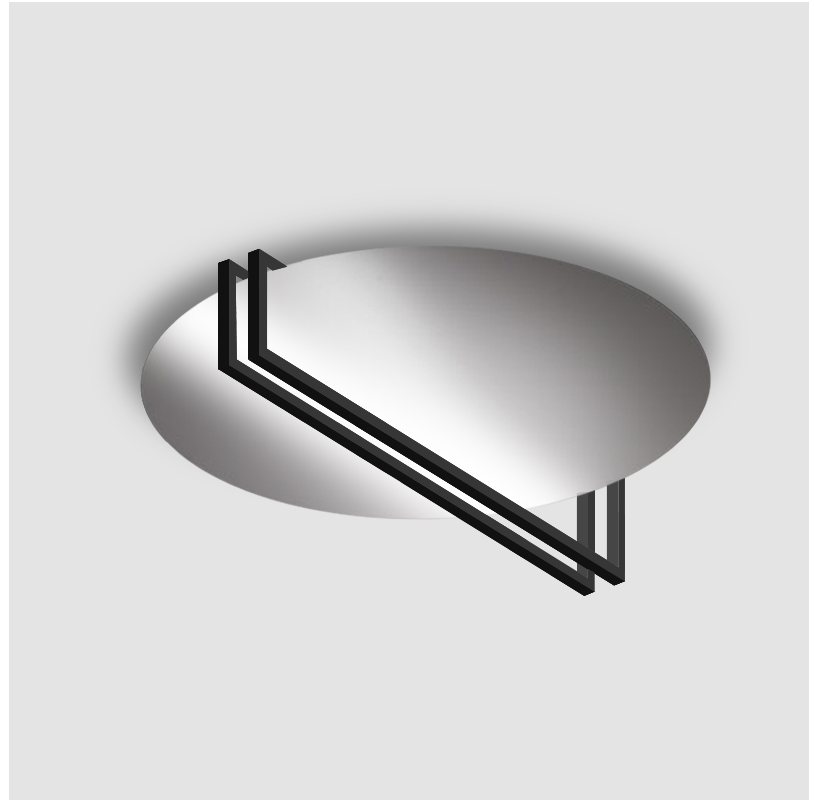

ESSENZA SURFACE

D42090- -

base number   Color   Finish
Temperature   Options

PROJECT
TYPE
SPECIFIER
QUANTITY
DATE

1. To build a product code in our configurator select the specify button on the base model # product page
2. To build a manual product code on this datasheet choose from the options listed below in blue font and add the suffix to the base model #

GENERAL

Series: Essenza
Partner: Icone
Division: Design
Installation: Surface
Product Type: Ceiling Surface
Mounting Location: Ceiling
Light Distribution: Indirect

PHYSICAL

Shape: Round
Diameter (mm): 470
Diameter (in): 18 1/2
Height (mm): 110
Height (in): 4 5/16
Fixture Finish: WHI / GPB / GPK / GPW / RBB / WBB / WBK / WBI / SPW / SPI
Fixture Material: Aluminum

ELECTRICAL

Lamp Type: LED
Input Wattage (W): 17
Dimming: Non-Dimming / Phase Dimming (120vac Only)
Driver Included: No
Driver Location: Remote
Driver Type: Constant Voltage - Universal
Driver Class: Class 2
Input Voltage (V): 120 - 277
Output Voltage (V): 24

LED

Color Temperature (°K): 2700 / 3000
Nominal Lumen (lm): 2150
CRI: >90 CRI
Lamp Life (hrs): 50000

OPTICAL

RATINGS AND CERTIFICATIONS

Certified By: Certified for North American Standards
IP rating: IP20