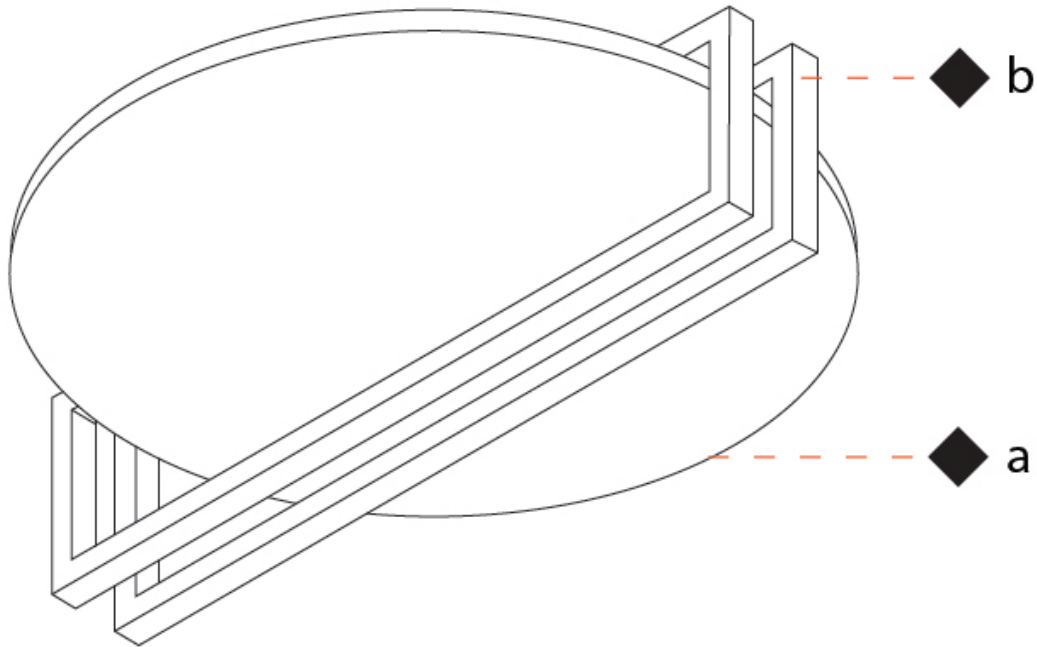

D42090-

PROJECT _____

TYPE _____

SPECIFIER _____

QUANTITY _____

DATE _____

D