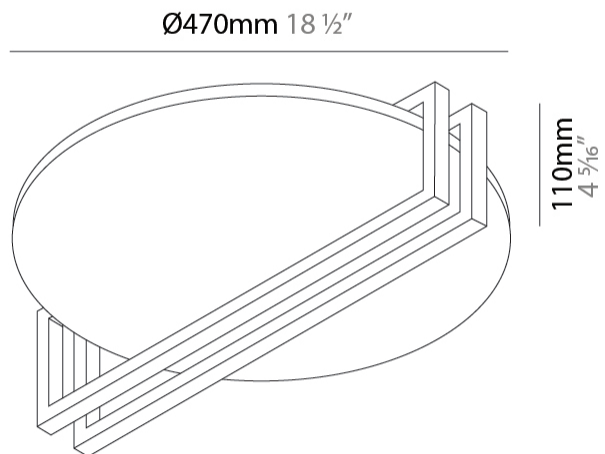

ESSENZA SURFACE

D42090- -

base number   Color   Finish
Temperature   Options

PROJECT
TYPE
SPECIFIER
QUANTITY
DATE

1. To build a product code in our configurator select the specify button on the base model # product page
2. To build a manual product code on this datasheet choose from the options listed below in blue font and add the suffix to the base model #

GENERAL

Series: Essenza
Partner: Icone
Division: Design
Installation: Surface
Product Type: Ceiling Surface
Mounting Location: Ceiling
Light Distribution: Indirect

PHYSICAL

Shape: Round
Diameter (mm): 470
Diameter (in): 18 1/2
Height (mm): 110
Height (in): 4 5/16
Fixture Finish: WHI / GPB / GPK / GPW / RBB / WBB / WBK / WBI / SPW / SPI
Fixture Material: Aluminum

ELECTRICAL

Lamp Type: LED
Input Wattage (W): 17
Dimming: Non-Dimming / Phase Dimming (120vac Only)
Driver Included: No
Driver Location: Remote
Driver Type: Constant Voltage - Universal
Driver Class: Class 2
Input Voltage (V): 120 - 277
Output Voltage (V): 24

LED

Color Temperature (°K): 2700 / 3000
Nominal Lumen (lm): 2150
CRI: >90 CRI
Lamp Life (hrs): 50000

OPTICAL

RATINGS AND CERTIFICATIONS

Certified By: Certified for North American Standards
IP rating: IP20