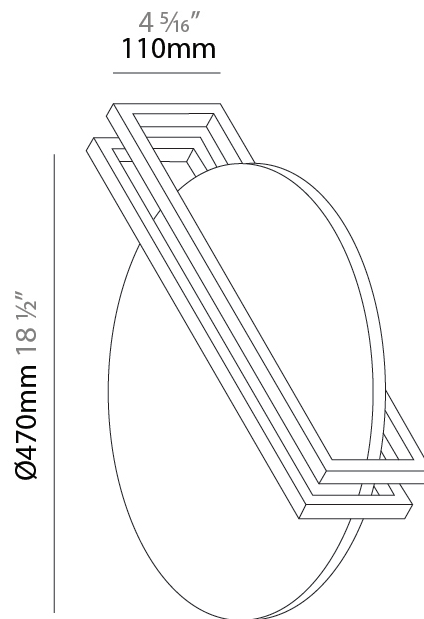

ESSENZA SURFACE

D43082- -

base number   Color   Finish
Temperature   Options

1. To build a product code in our configurator select the specify button on the base model # product page
2. To build a manual product code on this datasheet choose from the options listed below in blue font and add the suffix to the base model #

GENERAL

Series: Essenza
Partner: Icone
Division: Design
Installation: Surface
Product Type: Wall Surface
Mounting Location: Wall
Light Distribution: Indirect

PHYSICAL

Shape: Round
Diameter (mm): 470
Diameter (in): 18 1/2
Height (mm): 110
Height (in): 4 5/16
Fixture Finish: WHI / GPB / GPK / GPW / RBB / WBB / WBK / WBI / SPW / SPI
Fixture Material: Aluminum

ELECTRICAL

Lamp Type: LED
Input Wattage (W): 17
Dimming: Non-Dimming / Phase Dimming (120vac Only)
Driver Included: No
Driver Location: Remote
Driver Type: Constant Voltage - Universal
Driver Class: Class 2
Input Voltage (V): 120 - 277
Output Voltage (V): 24

LED

Color Temperature (°K): 2700 / 3000
Nominal Lumen (lm): 2150
CRI: >90 CRI
Lamp Life (hrs): 50000

OPTICAL

RATINGS AND CERTIFICATIONS

Certified By: Certified for North American Standards
IP rating: IP20

PROJECT
TYPE
SPECIFIER
QUANTITY
DATE