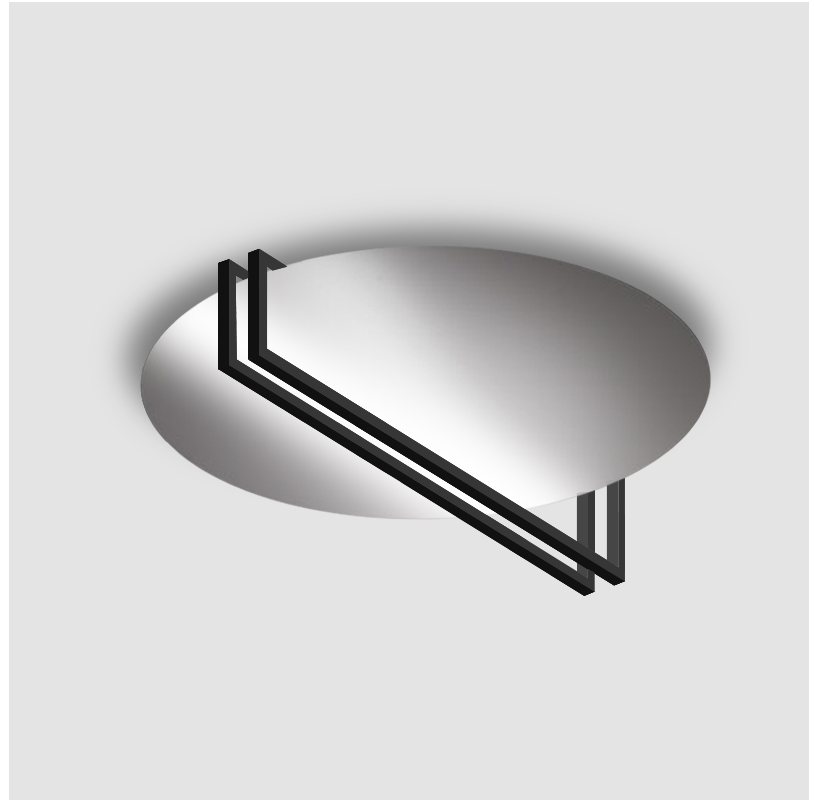

PROJECT	_____
TYPE	_____
SPECIFIER	_____
QUANTITY	_____
DATE	_____

ESSENZA SURFACE

D42090- _____ - _____

base number   Color   Finish
_____   Temperature   Options

1. To build a product code in our configurator select the specify button on the base model # product page
2. To build a manual product code on this datasheet choose from the options listed below in blue font and add the suffix to the base model #

GENERAL

Series: Essenza
Partner: Icone
Division: Design
Installation: Surface
Product Type: Ceiling Surface
Mounting Location: Ceiling
Light Distribution: Indirect

PHYSICAL

Shape: Round
Diameter (mm): 470
Diameter (in): 18 1/2
Height (mm): 110
Height (in): 4 5/16
Fixture Finish: WHI / GPB / GPK / GPW / RBB / WBB / WBK / WBI / SPW / SPI
Fixture Material: Aluminum

ELECTRICAL

Lamp Type: LED
Input Wattage (W): 17
Dimming: Non-Dimming / Phase Dimming (120vac Only)
Driver Included: No
Driver Location: Remote
Driver Type: Constant Voltage - Universal
Driver Class: Class 2
Input Voltage (V): 120 - 277
Output Voltage (V): 24

LED

Color Temperature (°K): 2700 / 3000
Nominal Lumen (lm): 2150
CRI: >90 CRI
Lamp Life (hrs): 50000

OPTICAL

RATINGS AND CERTIFICATIONS

Certified By: Certified for North American Standards
IP rating: IP20