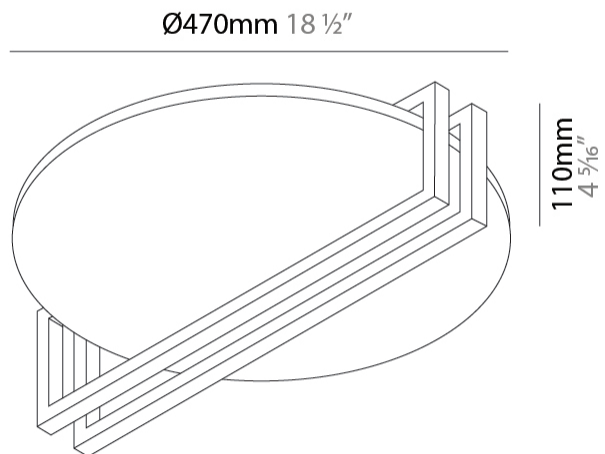

PROJECT	_____
TYPE	_____
SPECIFIER	_____
QUANTITY	_____
DATE	_____

ESSENZA SURFACE

D42090- _____ - _____

base number   Color   Finish
_____   Temperature   Options

1. To build a product code in our configurator select the specify button on the base model # product page
2. To build a manual product code on this datasheet choose from the options listed below in blue font and add the suffix to the base model #

GENERAL

Series: Essenza
Partner: Icone
Division: Design
Installation: Surface
Product Type: Ceiling Surface
Mounting Location: Ceiling
Light Distribution: Indirect

PHYSICAL

Shape: Round
Diameter (mm): 470
Diameter (in): 18 1/2
Height (mm): 110
Height (in): 4 5/16
Fixture Finish: WHI / GPB / GPK / GPW / RBB / WBB / WBK / WBI / SPW / SPI
Fixture Material: Aluminum

ELECTRICAL

Lamp Type: LED
Input Wattage (W): 17
Dimming: Non-Dimming / Phase Dimming (120vac Only)
Driver Included: No
Driver Location: Remote
Driver Type: Constant Voltage - Universal
Driver Class: Class 2
Input Voltage (V): 120 - 277
Output Voltage (V): 24

LED

Color Temperature (°K): 2700 / 3000
Nominal Lumen (lm): 2150
CRI: >90 CRI
Lamp Life (hrs): 50000

OPTICAL

RATINGS AND CERTIFICATIONS

Certified By: Certified for North American Standards
IP rating: IP20