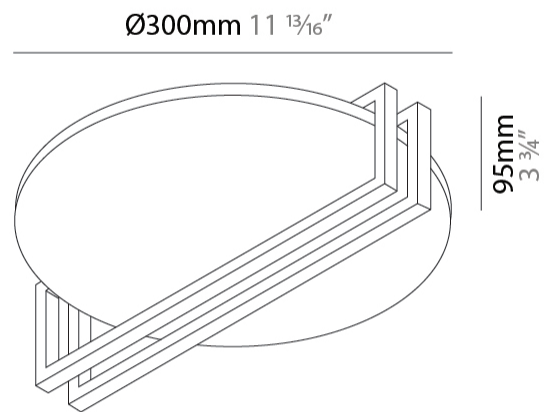

ESSENZA SURFACE

D42089- -

base number   Color   Finish
Temperature   Options

PROJECT _____
TYPE _____
SPECIFIER _____
QUANTITY _____
DATE _____

1. To build a product code in our configurator select the specify button on the base model # product page
2. To build a manual product code on this datasheet choose from the options listed below in blue font and add the suffix to the base model #

GENERAL

Series: Essenza
Partner: Icone
Division: Design
Installation: Surface
Product Type: Ceiling Surface
Mounting Location: Ceiling
Light Distribution: Indirect

PHYSICAL

Shape: Round
Diameter (mm): 300
Diameter (in): 11 ¹³/₁₆
Height (mm): 95
Height (in): 3 ³/₄
Fixture Finish: WHI / GPB / GPK / GPW / RBB / WBB / WBK / WBI / SPW / SPI
Fixture Material: Aluminum

ELECTRICAL

Lamp Type: LED
Input Wattage (W): 11
Dimming: Non-Dimming / Phase Dimming (120vac Only)
Driver Included: No
Driver Location: Remote
Driver Type: Constant Voltage - Universal
Driver Class: Class 2
Input Voltage (V): 120 - 277
Output Voltage (V): 24

LED

Color Temperature (°K): 2700 / 3000
Nominal Lumen (lm): 1230
CRI: >90 CRI
Lamp Life (hrs): 50000

OPTICAL

RATINGS AND CERTIFICATIONS

Certified By: Certified for North American Standards
IP rating: IP20