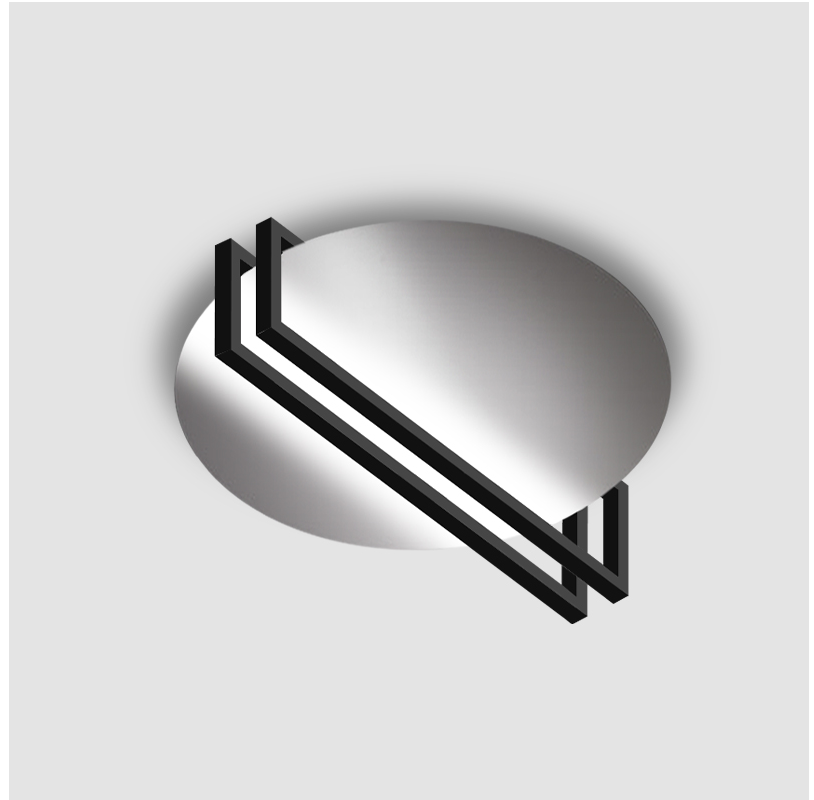

ESSENZA SURFACE

D42089- -

base number   Color   Finish
Temperature   Options

PROJECT _____
TYPE _____
SPECIFIER _____
QUANTITY _____
DATE _____

1. To build a product code in our configurator select the specify button on the base model # product page
2. To build a manual product code on this datasheet choose from the options listed below in blue font and add the suffix to the base model #

GENERAL

Series: Essenza
Partner: Icone
Division: Design
Installation: Surface
Product Type: Ceiling Surface
Mounting Location: Ceiling
Light Distribution: Indirect

PHYSICAL

Shape: Round
Diameter (mm): 300
Diameter (in): 11 ¹³/₁₆
Height (mm): 95
Height (in): 3 ³/₄
Fixture Finish: WHI / GPB / GPK / GPW / RBB / WBB / WBK / WBI / SPW / SPI
Fixture Material: Aluminum

ELECTRICAL

Lamp Type: LED
Input Wattage (W): 11
Dimming: Non-Dimming / Phase Dimming (120vac Only)
Driver Included: No
Driver Location: Remote
Driver Type: Constant Voltage - Universal
Driver Class: Class 2
Input Voltage (V): 120 - 277
Output Voltage (V): 24

LED

Color Temperature (°K): 2700 / 3000
Nominal Lumen (lm): 1230
CRI: >90 CRI
Lamp Life (hrs): 50000

OPTICAL

RATINGS AND CERTIFICATIONS

Certified By: Certified for North American Standards
IP rating: IP20