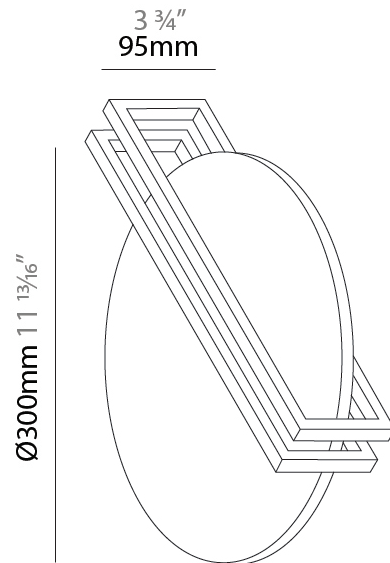

ESSENZA SURFACE

D43081- _____ - _____

base number   Color   Finish
Temperature   Options

1. To build a product code in our configurator select the specify button on the base model # product page
2. To build a manual product code on this datasheet choose from the options listed below in blue font and add the suffix to the base model #

GENERAL

Series: Essenza
Partner: Icone
Division: Design
Installation: Surface
Product Type: Wall Surface
Mounting Location: Wall
Light Distribution: Indirect

PHYSICAL

Shape: Round
Diameter (mm): 300
Diameter (in): 11 ¹³/₁₆
Height (mm): 95
Height (in): 3 ³/₄
Fixture Finish: WHI / GPB / GPK / GPW / RBB / WBB / WBK / WBI / SPW / SPI
Fixture Material: Aluminum

ELECTRICAL

Lamp Type: LED
Input Wattage (W): 11
Dimming: Non-Dimming / Phase Dimming (120vac Only)
Driver Included: No
Driver Location: Remote
Driver Type: Constant Voltage - Universal
Driver Class: Class 2
Input Voltage (V): 120 - 277
Output Voltage (V): 24

LED

Color Temperature (°K): 2700 / 3000
Nominal Lumen (lm): 1230
CRI: >90 CRI
Lamp Life (hrs): 50000

OPTICAL

RATINGS AND CERTIFICATIONS

Certified By: Certified for North American Standards
IP rating: IP20

PROJECT	_____
TYPE	_____
SPECIFIER	_____
QUANTITY	_____
DATE	_____