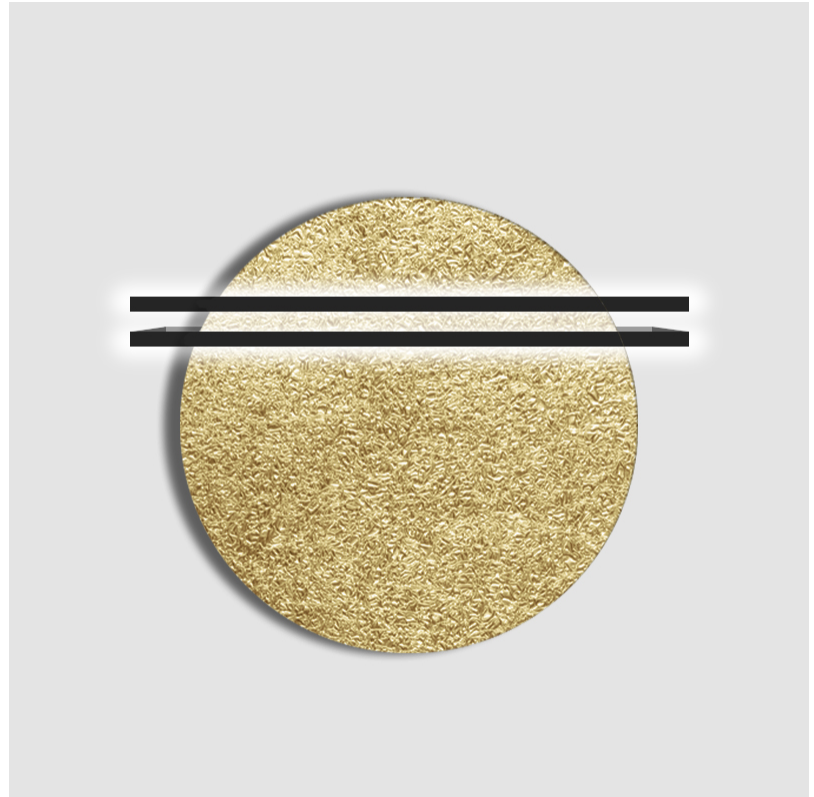

ESSENZA SURFACE

D43082- -

base number   Color   Finish
Temperature   Options

1. To build a product code in our configurator select the specify button on the base model # product page
2. To build a manual product code on this datasheet choose from the options listed below in blue font and add the suffix to the base model #

GENERAL

Series: Essenza
Partner: Icone
Division: Design
Installation: Surface
Product Type: Wall Surface
Mounting Location: Wall
Light Distribution: Indirect

PHYSICAL

Shape: Round
Diameter (mm): 470
Diameter (in): 18 1/2
Height (mm): 110
Height (in): 4 5/16
Fixture Finish: WHI / GPB / GPK / GPW / RBB / WBB / WBK / WBI / SPW / SPI
Fixture Material: Aluminum

ELECTRICAL

Lamp Type: LED
Input Wattage (W): 17
Dimming: Non-Dimming / Phase Dimming (120vac Only)
Driver Included: No
Driver Location: Remote
Driver Type: Constant Voltage - Universal
Driver Class: Class 2
Input Voltage (V): 120 - 277
Output Voltage (V): 24

LED

Color Temperature (°K): 2700 / 3000
Nominal Lumen (lm): 2150
CRI: >90 CRI
Lamp Life (hrs): 50000

OPTICAL

RATINGS AND CERTIFICATIONS

Certified By: Certified for North American Standards
IP rating: IP20

PROJECT
TYPE
SPECIFIER
QUANTITY
DATE