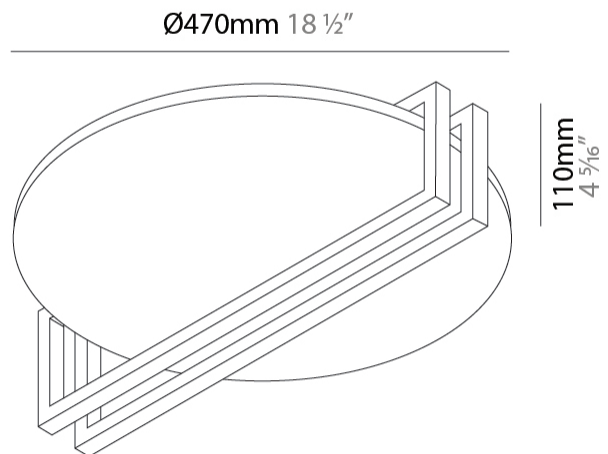

ESSENZA SURFACE

D42090- _____ - _____

base number   Color   Finish
Temperature   Options

PROJECT _____
TYPE _____
SPECIFIER _____
QUANTITY _____
DATE _____

1. To build a product code in our configurator select the specify button on the base model # product page
2. To build a manual product code on this datasheet choose from the options listed below in blue font and add the suffix to the base model #

GENERAL

Series: Essenza
Partner: Icone
Division: Design
Installation: Surface
Product Type: Ceiling Surface
Mounting Location: Ceiling
Light Distribution: Indirect

PHYSICAL

Shape: Round
Diameter (mm): 470
Diameter (in): 18 1/2
Height (mm): 110
Height (in): 4 5/16
Fixture Finish: WHI / GPB / GPK / GPW / RBB / WBB / WBK / WBI / SPW / SPI
Fixture Material: Aluminum

ELECTRICAL

Lamp Type: LED
Input Wattage (W): 17
Dimming: Non-Dimming / Phase Dimming (120vac Only)
Driver Included: No
Driver Location: Remote
Driver Type: Constant Voltage - Universal
Driver Class: Class 2
Input Voltage (V): 120 - 277
Output Voltage (V): 24

LED

Color Temperature (°K): 2700 / 3000
Nominal Lumen (lm): 2150
CRI: >90 CRI
Lamp Life (hrs): 50000

OPTICAL

RATINGS AND CERTIFICATIONS

Certified By: Certified for North American Standards
IP rating: IP20