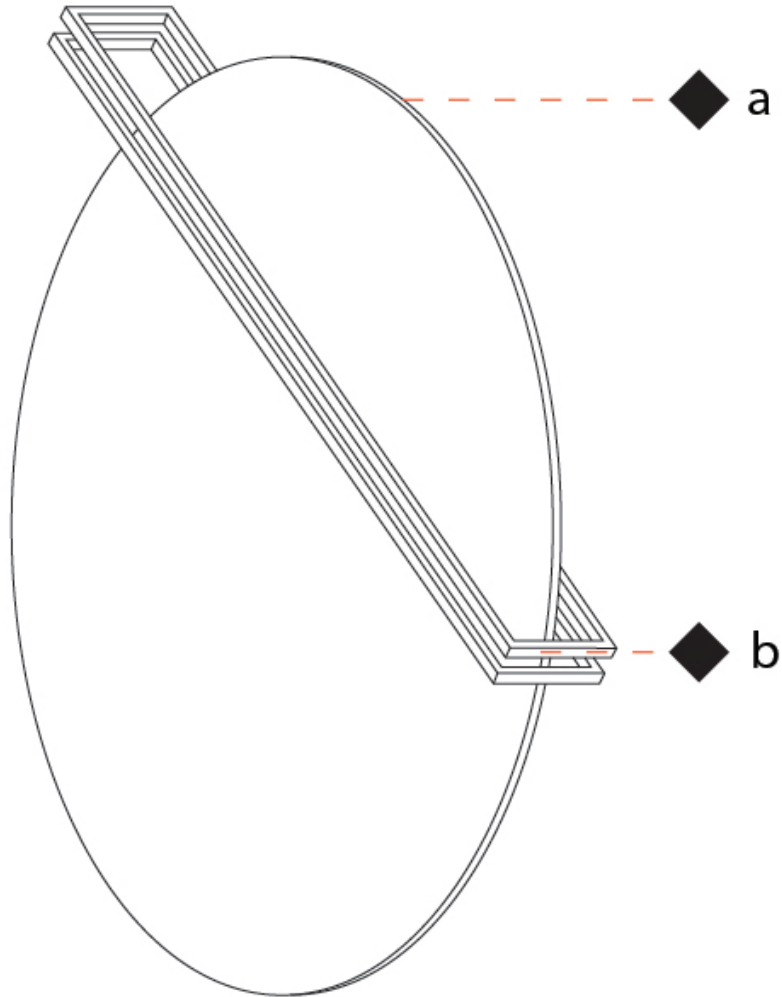

D43083-

PROJECT _____

TYPE _____

SPECIFIER _____

QUANTITY _____

DATE _____

D