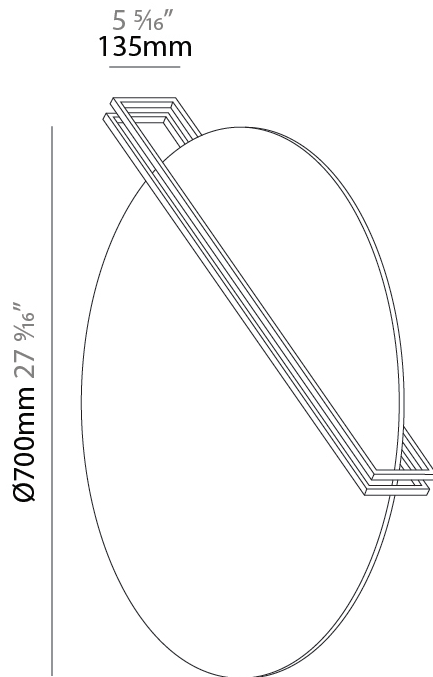

PROJECT	_____
TYPE	_____
SPECIFIER	_____
QUANTITY	_____
DATE	_____

ESSENZA SURFACE

D43083-

base number   LED   Color   Finish
Dimming   Temperature   Options

1. To build a product code in our configurator select the specify button on the base model # product page
2. To build a manual product code on this datasheet choose from the options listed below in blue font and add the suffix to the base model #

GENERAL

Series: Essenza
Partner: Icone
Division: Design
Installation: Surface
Product Type: Wall Surface
Mounting Location: Wall
Light Distribution: Indirect

PHYSICAL

Shape: Round
Diameter (mm): 700
Diameter (in): 27 9/16
Height (mm): 135
Height (in): 5 5/16
Fixture Finish: WHI / GPB / GPK / GPW / RBB / WBB / WBK / WBI / SPW / SPI
Fixture Material: Aluminum

ELECTRICAL

Lamp Type: LED
Input Wattage (W): 25
Dimming: Non-Dimming / Phase Dimming (120vac Only)
Driver Included: No
Driver Location: Remote
Driver Type: Constant Voltage - Universal
Driver Class: Class 2
Input Voltage (V): 120 - 277
Output Voltage (V): 24

LED

Color Temperature (°K): 2700 / 3000
Nominal Lumen (lm): 3080
CRI: >90 CRI
Lamp Life (hrs): 50000

OPTICAL

RATINGS AND CERTIFICATIONS

Certified By: Certified for North American Standards
IP rating: IP20