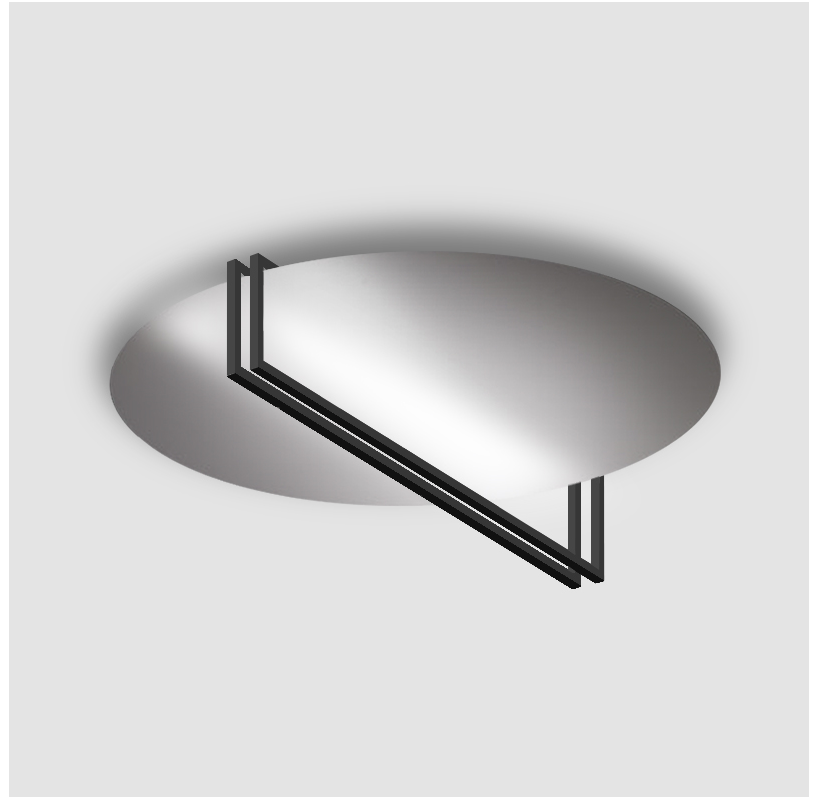

ESSENZA SURFACE

D42091-

base number   LED   Color   Finish
Dimming   Temperature   Options

1. To build a product code in our configurator select the specify button on the base model # product page
2. To build a manual product code on this datasheet choose from the options listed below in blue font and add the suffix to the base model #

GENERAL

Series: Essenza
Partner: Icone
Division: Design
Installation: Surface
Product Type: Ceiling Surface
Mounting Location: Ceiling
Light Distribution: Indirect

PHYSICAL

Shape: Round
Diameter (mm): 700
Diameter (in): 27 ⁹/₁₆"
Height (mm): 135
Height (in): 5 ⁵/₁₆"
Fixture Finish: WHI / GPB / GPK / GPW / RBB / WBB / WBK / WBI / SPW / SPI
Fixture Material: Aluminum

ELECTRICAL

Lamp Type: LED
Input Wattage (W): 25
Dimming: Non-Dimming / Phase Dimming (120vac Only)
Driver Included: No
Driver Location: Remote
Driver Type: Constant Voltage - Universal
Driver Class: Class 2
Input Voltage (V): 120 - 277
Output Voltage (V): 24

LED

Color Temperature (°K): 2700 / 3000
Nominal Lumen (lm): 3080
CRI: >90 CRI
Lamp Life (hrs): 50000

OPTICAL

RATINGS AND CERTIFICATIONS

Certified By: Certified for North American Standards
IP rating: IP20

PROJECT _____
TYPE _____
SPECIFIER _____
QUANTITY _____
DATE _____