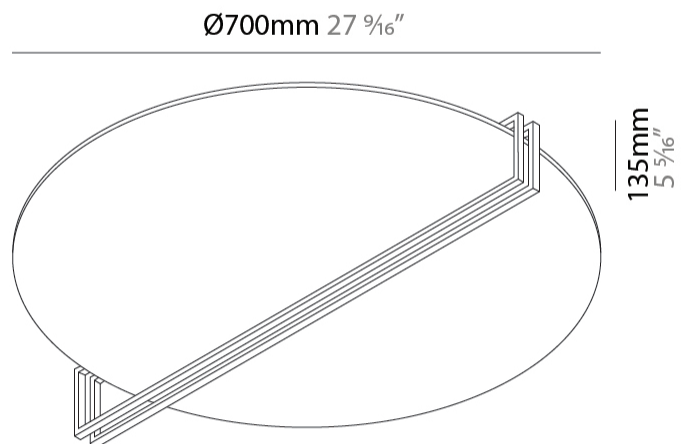

ESSENZA SURFACE

D42091-

base number   LED   Color   Finish
Dimming   Temperature   Options

1. To build a product code in our configurator select the specify button on the base model # product page
2. To build a manual product code on this datasheet choose from the options listed below in blue font and add the suffix to the base model #

GENERAL

Series: Essenza
Partner: Icone
Division: Design
Installation: Surface
Product Type: Ceiling Surface
Mounting Location: Ceiling
Light Distribution: Indirect

PHYSICAL

Shape: Round
Diameter (mm): 700
Diameter (in): 27 ⁹/₁₆"
Height (mm): 135
Height (in): 5 ⁵/₁₆"
Fixture Finish: WHI / GPB / GPK / GPW / RBB / WBB / WBK / WBI / SPW / SPI
Fixture Material: Aluminum

ELECTRICAL

Lamp Type: LED
Input Wattage (W): 25
Dimming: Non-Dimming / Phase Dimming (120vac Only)
Driver Included: No
Driver Location: Remote
Driver Type: Constant Voltage - Universal
Driver Class: Class 2
Input Voltage (V): 120 - 277
Output Voltage (V): 24

LED

Color Temperature (°K): 2700 / 3000
Nominal Lumen (lm): 3080
CRI: >90 CRI
Lamp Life (hrs): 50000

OPTICAL

RATINGS AND CERTIFICATIONS

Certified By: Certified for North American Standards
IP rating: IP20

PROJECT _____
TYPE _____
SPECIFIER _____
QUANTITY _____
DATE _____