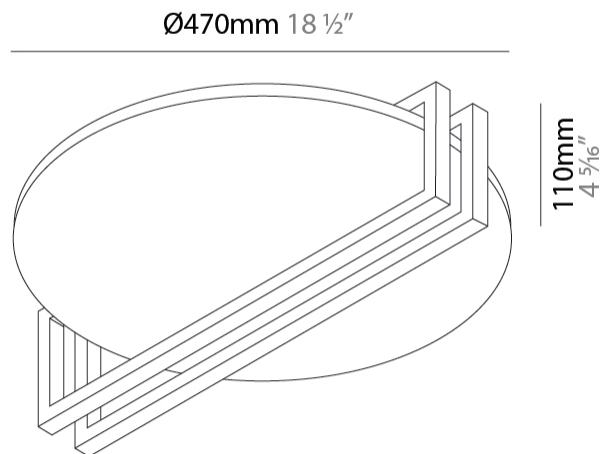

PROJECT	_____
TYPE	_____
SPECIFIER	_____
QUANTITY	_____
DATE	_____

ESSENZA SURFACE

D42090- _____ - _____

base number   Color   Finish
Temperature   Options

1. To build a product code in our configurator select the specify button on the base model # product page
2. To build a manual product code on this datasheet choose from the options listed below in blue font and add the suffix to the base model #

GENERAL

Series: Essenza
Partner: Icone
Division: Design
Installation: Surface
Product Type: Ceiling Surface
Mounting Location: Ceiling
Light Distribution: Indirect

PHYSICAL

Shape: Round
Diameter (mm): 470
Diameter (in): 18 1/2
Height (mm): 110
Height (in): 4 5/16
Fixture Finish: WHI / GPB / GPK / GPW / RBB / WBB / WBK / WBI / SPW / SPI
Fixture Material: Aluminum

ELECTRICAL

Lamp Type: LED
Input Wattage (W): 17
Dimming: Non-Dimming / Phase Dimming (120vac Only)
Driver Included: No
Driver Location: Remote
Driver Type: Constant Voltage - Universal
Driver Class: Class 2
Input Voltage (V): 120 - 277
Output Voltage (V): 24

LED

Color Temperature (°K): 2700 / 3000
Nominal Lumen (lm): 2150
CRI: >90 CRI
Lamp Life (hrs): 50000

OPTICAL

RATINGS AND CERTIFICATIONS

Certified By: Certified for North American Standards
IP rating: IP20