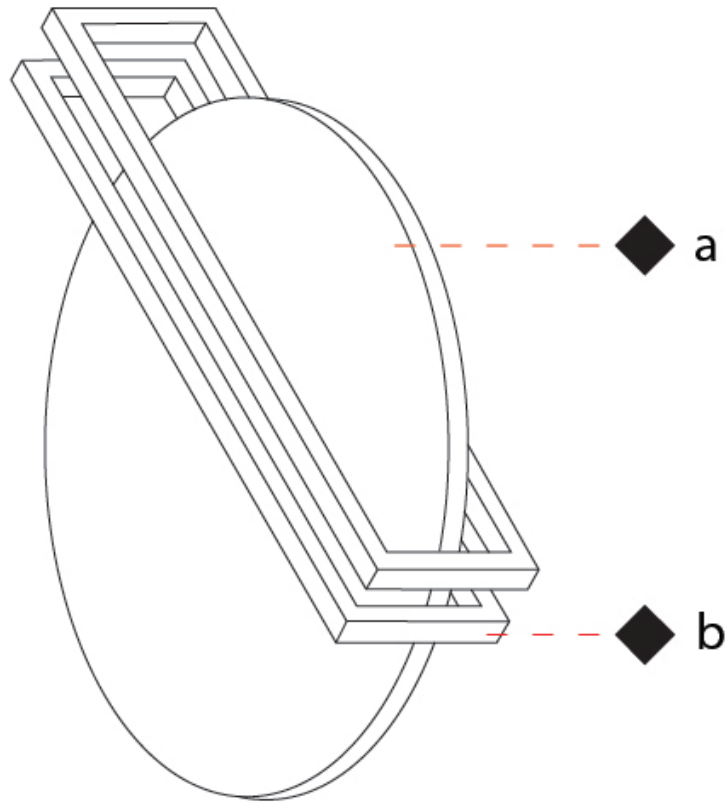

D43081-

PROJECT	_____
TYPE	_____
SPECIFIER	_____
QUANTITY	_____
DATE	_____

D