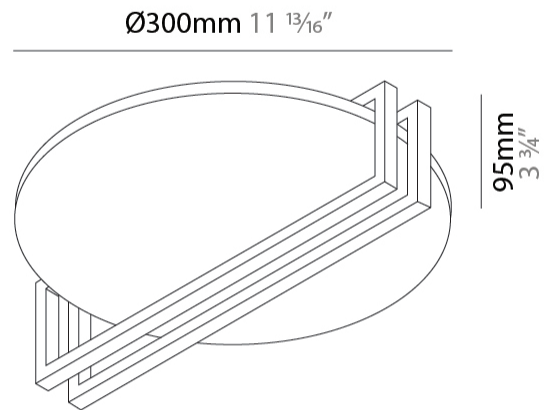

PROJECT	_____
TYPE	_____
SPECIFIER	_____
QUANTITY	_____
DATE	_____

ESSENZA SURFACE

D42089- _____ - _____

base number   Color   Finish
_____   Temperature   Options

1. To build a product code in our configurator select the specify button on the base model # product page
2. To build a manual product code on this datasheet choose from the options listed below in blue font and add the suffix to the base model #

GENERAL

Series: Essenza
Partner: Icone
Division: Design
Installation: Surface
Product Type: Ceiling Surface
Mounting Location: Ceiling
Light Distribution: Indirect

PHYSICAL

Shape: Round
Diameter (mm): 300
Diameter (in): 11 ¹³/₁₆
Height (mm): 95
Height (in): 3 ³/₄
Fixture Finish: WHI / GPB / GPK / GPW / RBB / WBB / WBK / WBI / SPW / SPI
Fixture Material: Aluminum

ELECTRICAL

Lamp Type: LED
Input Wattage (W): 11
Dimming: Non-Dimming / Phase Dimming (120vac Only)
Driver Included: No
Driver Location: Remote
Driver Type: Constant Voltage - Universal
Driver Class: Class 2
Input Voltage (V): 120 - 277
Output Voltage (V): 24

LED

Color Temperature (°K): 2700 / 3000
Nominal Lumen (lm): 1230
CRI: >90 CRI
Lamp Life (hrs): 50000

OPTICAL

RATINGS AND CERTIFICATIONS

Certified By: Certified for North American Standards
IP rating: IP20