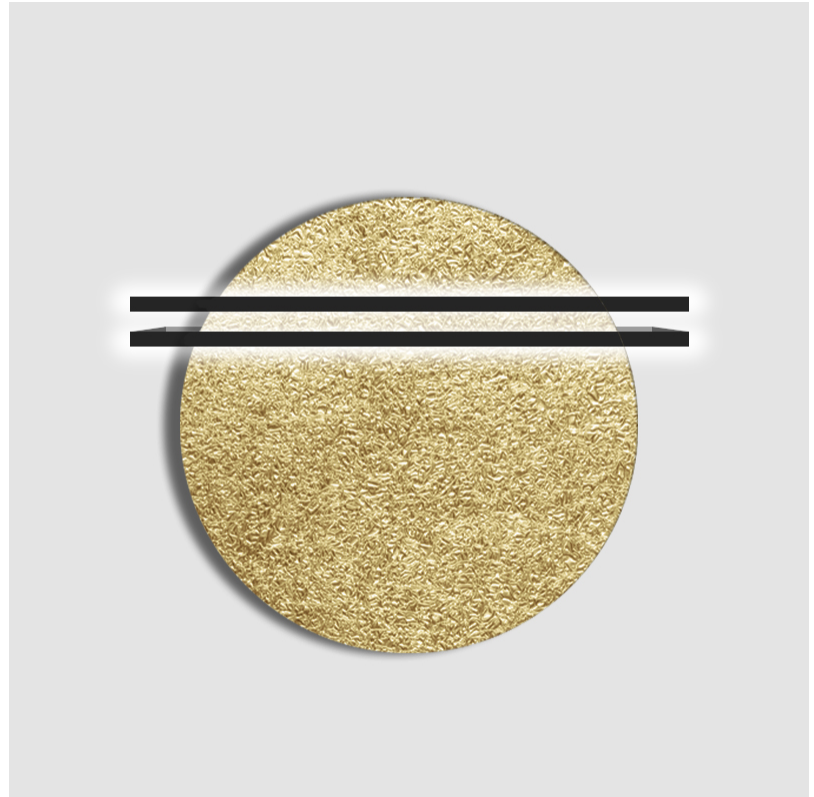

ESSENZA SURFACE

D43082- -

base number   Color   Finish
Temperature   Options

PROJECT
TYPE
SPECIFIER
QUANTITY
DATE

1. To build a product code in our configurator select the specify button on the base model # product page
2. To build a manual product code on this datasheet choose from the options listed below in blue font and add the suffix to the base model #

GENERAL

Series: Essenza
Partner: Icone
Division: Design
Installation: Surface
Product Type: Wall Surface
Mounting Location: Wall
Light Distribution: Indirect

PHYSICAL

Shape: Round
Diameter (mm): 470
Diameter (in): 18 1/2
Height (mm): 110
Height (in): 4 5/16
Fixture Finish: WHI / GPB / GPK / GPW / RBB / WBB / WBK / WBI / SPW / SPI
Fixture Material: Aluminum

ELECTRICAL

Lamp Type: LED
Input Wattage (W): 17
Dimming: Non-Dimming / Phase Dimming (120vac Only)
Driver Included: No
Driver Location: Remote
Driver Type: Constant Voltage - Universal
Driver Class: Class 2
Input Voltage (V): 120 - 277
Output Voltage (V): 24

LED

Color Temperature (°K): 2700 / 3000
Nominal Lumen (lm): 2150
CRI: >90 CRI
Lamp Life (hrs): 50000

OPTICAL

RATINGS AND CERTIFICATIONS

Certified By: Certified for North American Standards
IP rating: IP20