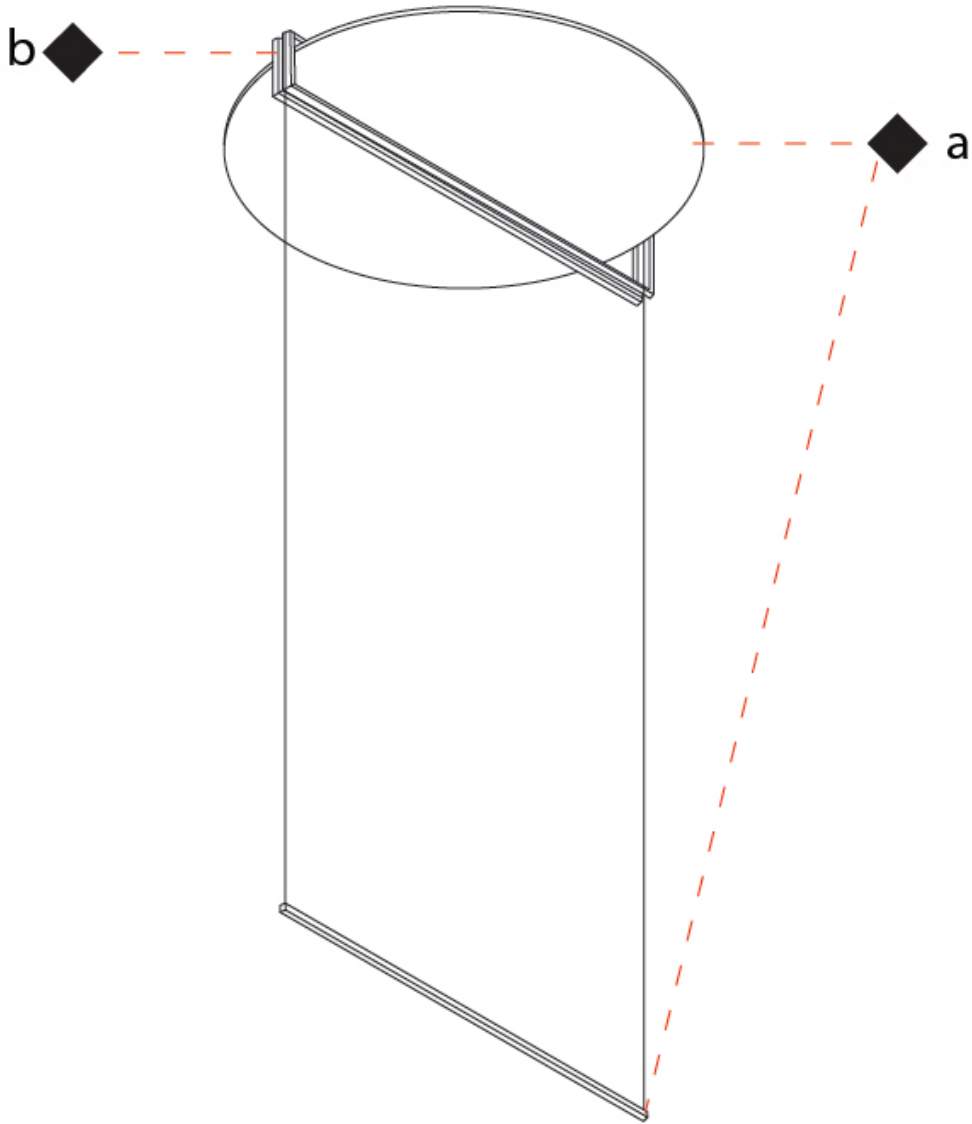

D41087-

PROJECT

TYPE

SPECIFIER

QUANTITY

DATE

D