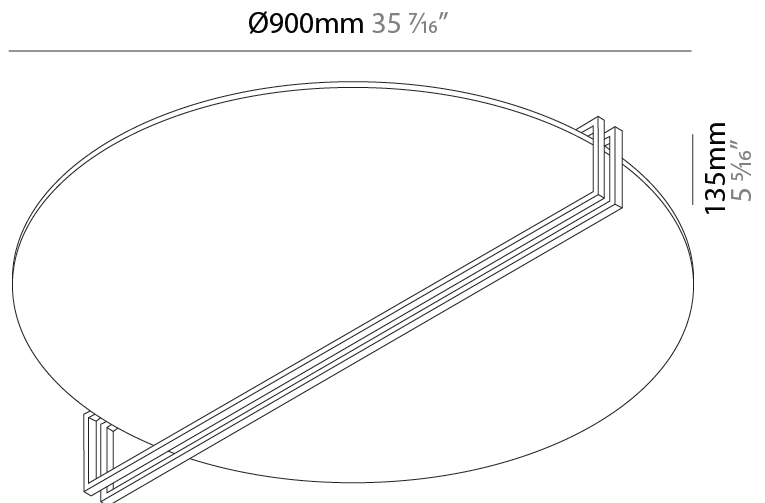

ESSENZA SURFACE

D42092- -

base number   Color   Finish
Temperature   Options

PROJECT
TYPE
SPECIFIER
QUANTITY
DATE

1. To build a product code in our configurator select the specify button on the base model # product page
2. To build a manual product code on this datasheet choose from the options listed below in blue font and add the suffix to the base model #

GENERAL

Series: Essenza
Partner: Icone
Division: Design
Installation: Surface
Product Type: Ceiling Surface
Mounting Location: Ceiling
Light Distribution: Indirect

PHYSICAL

Shape: Round
Diameter (mm): 900
Diameter (in): 35 7/16
Height (mm): 135
Height (in): 5 5/16
Fixture Finish: WHI / GPB / GPK / GPW / RBB / WBB / WBK / WBI / SPW / SPI
Fixture Material: Aluminum

ELECTRICAL

Lamp Type: LED
Input Wattage (W): 35
Dimming: Non-Dimming / Phase Dimming (120vac Only)
Driver Included: No
Driver Location: Remote
Driver Type: Constant Voltage - Universal
Driver Class: Class 2
Input Voltage (V): 120 - 277
Output Voltage (V): 24

LED

Color Temperature (°K): 2700 / 3000
Nominal Lumen (lm): 4000
CRI: >90 CRI
Lamp Life (hrs): 50000

OPTICAL

RATINGS AND CERTIFICATIONS

Certified By: Certified for North American Standards
IP rating: IP20