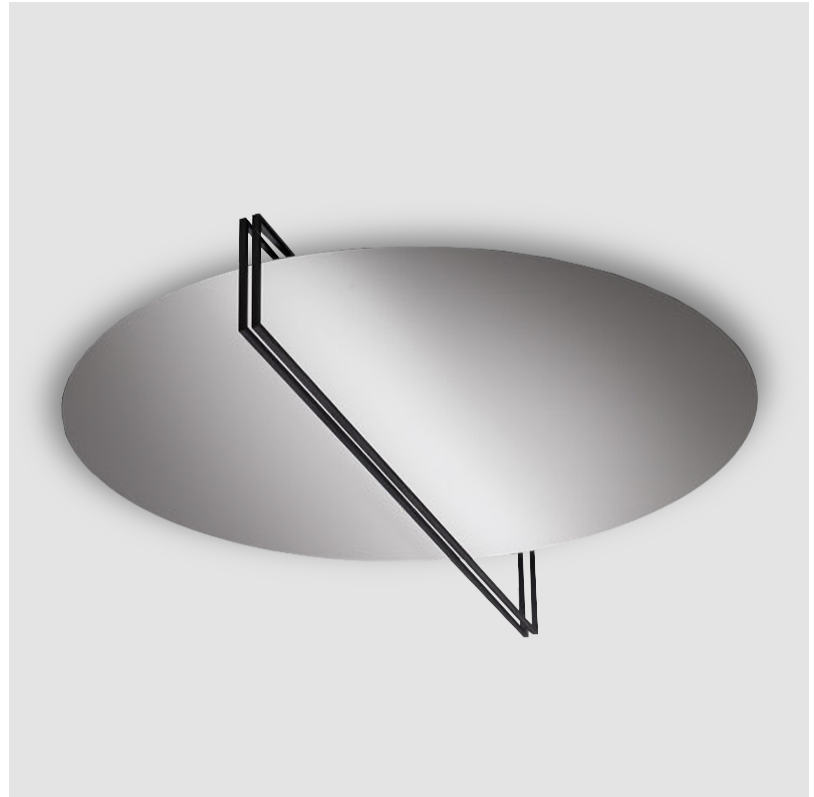

ESSENZA SURFACE

D42092- -

base number   Color   Finish
Temperature   Options

PROJECT
TYPE
SPECIFIER
QUANTITY
DATE

1. To build a product code in our configurator select the specify button on the base model # product page
2. To build a manual product code on this datasheet choose from the options listed below in blue font and add the suffix to the base model #

GENERAL

Series: Essenza
Partner: Icone
Division: Design
Installation: Surface
Product Type: Ceiling Surface
Mounting Location: Ceiling
Light Distribution: Indirect

PHYSICAL

Shape: Round
Diameter (mm): 900
Diameter (in): 35 7/16
Height (mm): 135
Height (in): 5 5/16
Fixture Finish: WHI / GPB / GPK / GPW / RBB / WBB / WBK / WBI / SPW / SPI
Fixture Material: Aluminum

ELECTRICAL

Lamp Type: LED
Input Wattage (W): 35
Dimming: Non-Dimming / Phase Dimming (120vac Only)
Driver Included: No
Driver Location: Remote
Driver Type: Constant Voltage - Universal
Driver Class: Class 2
Input Voltage (V): 120 - 277
Output Voltage (V): 24

LED

Color Temperature (°K): 2700 / 3000
Nominal Lumen (lm): 4000
CRI: >90 CRI
Lamp Life (hrs): 50000

OPTICAL

RATINGS AND CERTIFICATIONS

Certified By: Certified for North American Standards
IP rating: IP20