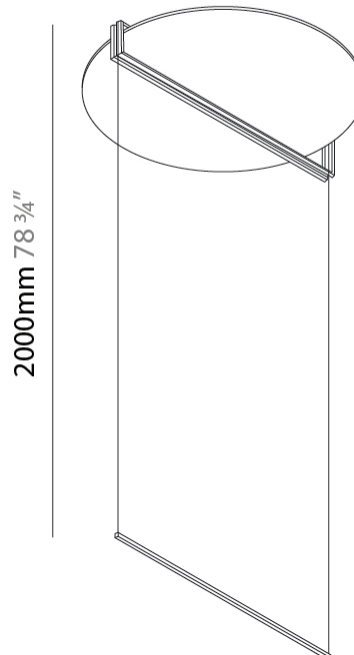

Ø900mm 35 7/16"