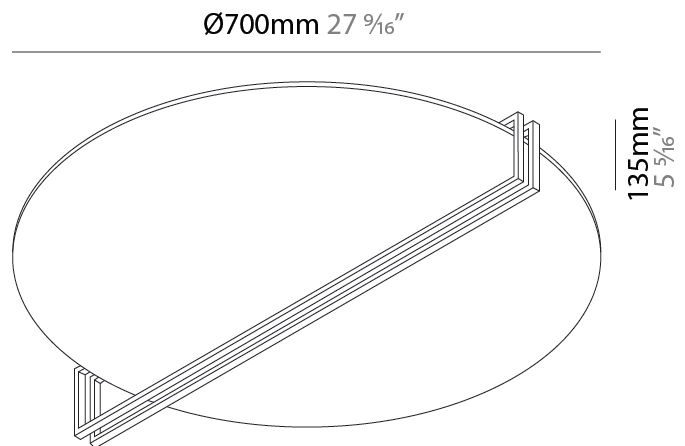

### PHYSICAL

Shape: Round  
 Diameter (mm): 900  
 Diameter (in): 35 7/16  
 Height (mm): 2000  
 Height (in): 78 3/4  
 Fixture Finish: WHI / GPB / GPK / GPW / RBB / WBB / WBK / WBI / SPW / SPI  
 Fixture Material: Aluminum

### PHYSICAL

Shape: Round  
 Diameter (mm): 470  
 Diameter (in): 18 1/2  
 Height (mm): 110  
 Height (in): 4 5/16  
 Fixture Finish: WHI / GPB / GPK / GPW / RBB / WBB / WBK / WBI / SPW / SPI  
 Fixture Material: Aluminum

#### PHYSICAL

Shape: Round
Diameter (mm): 700
Diameter (in): 27 <sup>9</sup> / <sub>16</sub>
Height (mm): 135
Height (in): 5 <sup>5</sup> / <sub>16</sub>
Fixture Finish: WHI / GPB / GPK / GPW / RBB / WBB / WBK / WBI / SPW / SPI
Fixture Material: Aluminum

### PHYSICAL

Shape: Round  
 Diameter (mm): 900  
 Diameter (in): 35 7/16  
 Height (mm): 135  
 Height (in): 5 5/16  
 Fixture Finish: WHI / GPB / GPK / GPW / RBB / WBB / WBK / WBI / SPW / SPI  
 Fixture Material: Aluminum