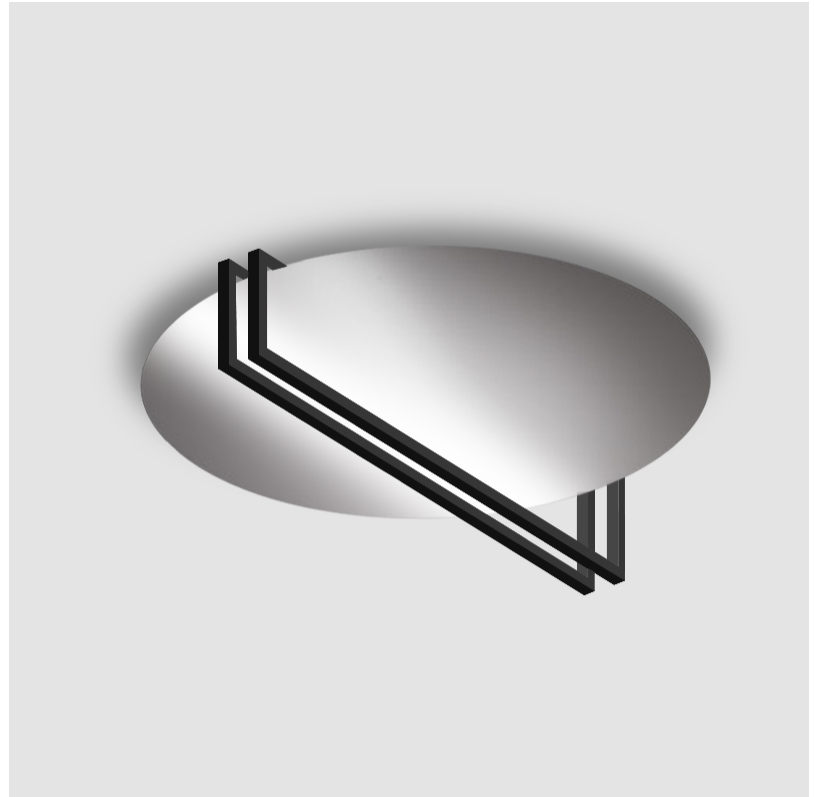

PROJECT	_____
TYPE	_____
SPECIFIER	_____
QUANTITY	_____
DATE	_____

ESSENZA SURFACE

D42090- _____ - _____

base number   Color   Finish
_____   Temperature   Options

1. To build a product code in our configurator select the specify button on the base model # product page
2. To build a manual product code on this datasheet choose from the options listed below in blue font and add the suffix to the base model #

GENERAL

Series: Essenza
Partner: Icone
Division: Design
Installation: Surface
Product Type: Ceiling Surface
Mounting Location: Ceiling
Light Distribution: Indirect

PHYSICAL

Shape: Round
Diameter (mm): 470
Diameter (in): 18 1/2
Height (mm): 110
Height (in): 4 5/16
Fixture Finish: WHI / GPB / GPK / GPW / RBB / WBB / WBK / WBI / SPW / SPI
Fixture Material: Aluminum

ELECTRICAL

Lamp Type: LED
Input Wattage (W): 17
Dimming: Non-Dimming / Phase Dimming (120vac Only)
Driver Included: No
Driver Location: Remote
Driver Type: Constant Voltage - Universal
Driver Class: Class 2
Input Voltage (V): 120 - 277
Output Voltage (V): 24

LED

Color Temperature (°K): 2700 / 3000
Nominal Lumen (lm): 2150
CRI: >90 CRI
Lamp Life (hrs): 50000

OPTICAL

RATINGS AND CERTIFICATIONS

Certified By: Certified for North American Standards
IP rating: IP20