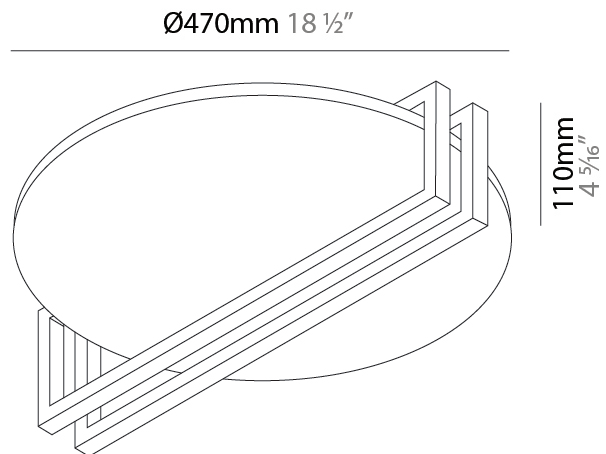

PROJECT	_____
TYPE	_____
SPECIFIER	_____
QUANTITY	_____
DATE	_____

ESSENZA SURFACE

D42090- _____ - _____

base number   Color   Finish
_____   Temperature   Options

1. To build a product code in our configurator select the specify button on the base model # product page
2. To build a manual product code on this datasheet choose from the options listed below in blue font and add the suffix to the base model #

GENERAL

Series: Essenza
Partner: Icone
Division: Design
Installation: Surface
Product Type: Ceiling Surface
Mounting Location: Ceiling
Light Distribution: Indirect

PHYSICAL

Shape: Round
Diameter (mm): 470
Diameter (in): 18 1/2
Height (mm): 110
Height (in): 4 5/16
Fixture Finish: WHI / GPB / GPK / GPW / RBB / WBB / WBK / WBI / SPW / SPI
Fixture Material: Aluminum

ELECTRICAL

Lamp Type: LED
Input Wattage (W): 17
Dimming: Non-Dimming / Phase Dimming (120vac Only)
Driver Included: No
Driver Location: Remote
Driver Type: Constant Voltage - Universal
Driver Class: Class 2
Input Voltage (V): 120 - 277
Output Voltage (V): 24

LED

Color Temperature (°K): 2700 / 3000
Nominal Lumen (lm): 2150
CRI: >90 CRI
Lamp Life (hrs): 50000

OPTICAL

RATINGS AND CERTIFICATIONS

Certified By: Certified for North American Standards
IP rating: IP20