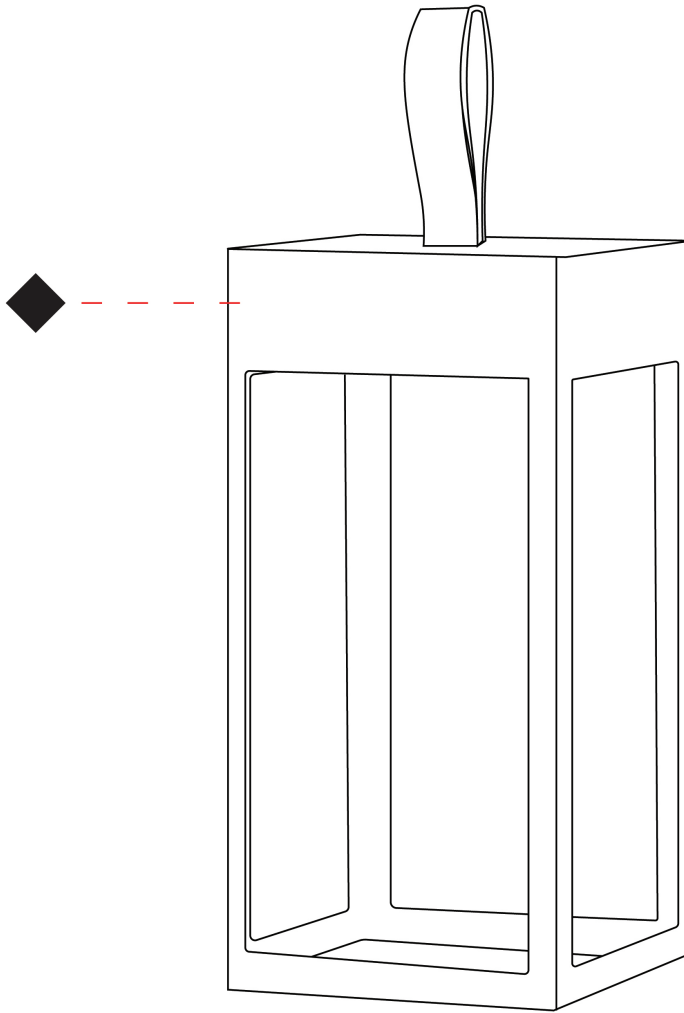

ETEREA PORTABLE

E9B224-

PROJECT	_____
TYPE	_____
SPECIFIER	_____
QUANTITY	_____
DATE	_____