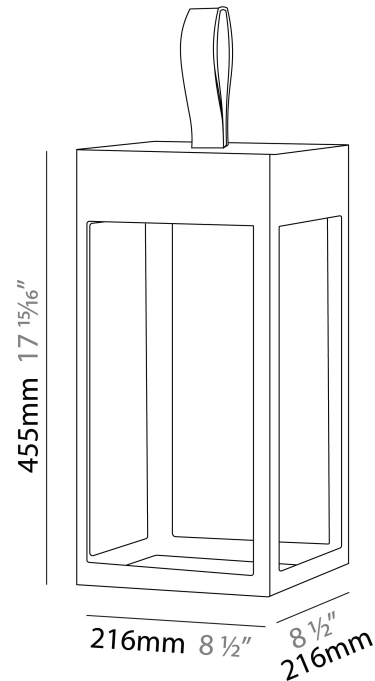

E9B268-

base number   Finish
Options

PROJECT _____
TYPE _____
SPECIFIER _____
QUANTITY _____
DATE _____

1. To build a product code in our configurator select the specify button on the base model # product page
2. To build a manual product code on this datasheet choose from the options listed below in blue font and add the suffix to the base model #

GENERAL

Series: Eterea
Partner: Platek
Division: Exterior
Installation: Portable
Product Type: Battery Operated
Mounting Location: Table
Light Distribution: Direct

PHYSICAL

Shape: Rectangle
Length (mm): 216
Length (in): 8 ½
Width (mm): 216
Width (in): 8 ½
Height (mm): 455
Height (in): 17 15/16
Weight (kg): 2.80
Weight (lbs): 6.17
Screws: No visible screws
Diffuser: Painted extraclear glass
Fixture Finish: [ANT](#) / [BLK](#) / [BRZ](#) / [COR](#) / [RSB](#) / [WHI](#)
Fixture Material: Stainless Steel
Primary Material: Stainless Steel
Cable Details: Supplied with one Micro USB power supply cable 1.2m in length
Upon Request: Bolt Down

ELECTRICAL

Lamp Type: LED
Input Wattage (W): 4.5
Total Output Wattage (W): 4.5
Dimming: Non-Dimmable
Input Voltage (V): 120

LED

Number of LEDs: 1
Color Temperature (°K): 3000
Max. Delivered Lumen (lm): 275
Nominal Lumen (lm): 450
CRI: >90 CRI
Lamp Life (hrs): 60000

OPTICAL

Optic°: 100

RATINGS AND CERTIFICATIONS

Certified By: Certified for North American Standards
IP rating: IP65
IK Rating: IK07
Bug Rating: B0 U0 G0
Upon Request: Higher Maximum Ambient Temperature