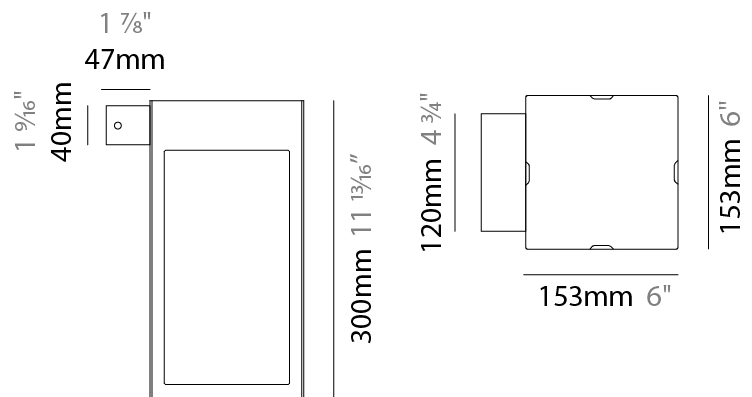

ETEREA SURFACE

E9W608-

base number   Color   Finish
Temperature   Options

PROJECT
TYPE
SPECIFIER
QUANTITY
DATE

1. To build a product code in our configurator select the specify button on the base model # product page
2. To build a manual product code on this datasheet choose from the options listed below in blue font and add the suffix to the base model #

GENERAL

Series: Eterea
Partner: Platek
Division: Exterior
Installation: Surface
Product Type: Wall Surface
Mounting Location: Wall

PHYSICAL

Shape: Rectangle
Length (mm): 153
Length (in): 6
Width (mm): 153
Width (in): 6
Height (mm): 300
Height (in): 11 ¹³/₁₆
Weight (kg): 2.6
Fixture Finish: [ANT](#) / [BLK](#) / [BRZ](#) / [COR](#) / [RSB](#) / [WHI](#)
Fixture Material: Stainless Steel
Primary Material: Stainless Steel

ELECTRICAL

Lamp Type: LED
Input Wattage (W): 9.6
Total Output Wattage (W): 9.5
Dimming: Electronic Low Voltage Dimming to 20%
Input Voltage (V): 120

LED

Color Temperature (°K): [2700](#) / [3000](#)
Max. Delivered Lumen (lm): 385
Nominal Lumen (lm): 900
Lamp Life (hrs): 60000

OPTICAL

Beam Angle: 114

RATINGS AND CERTIFICATIONS

Certified By: Certified for North American Standards
IP rating: IP65
IK Rating: IK08
Bug Rating: B0 U0 G0