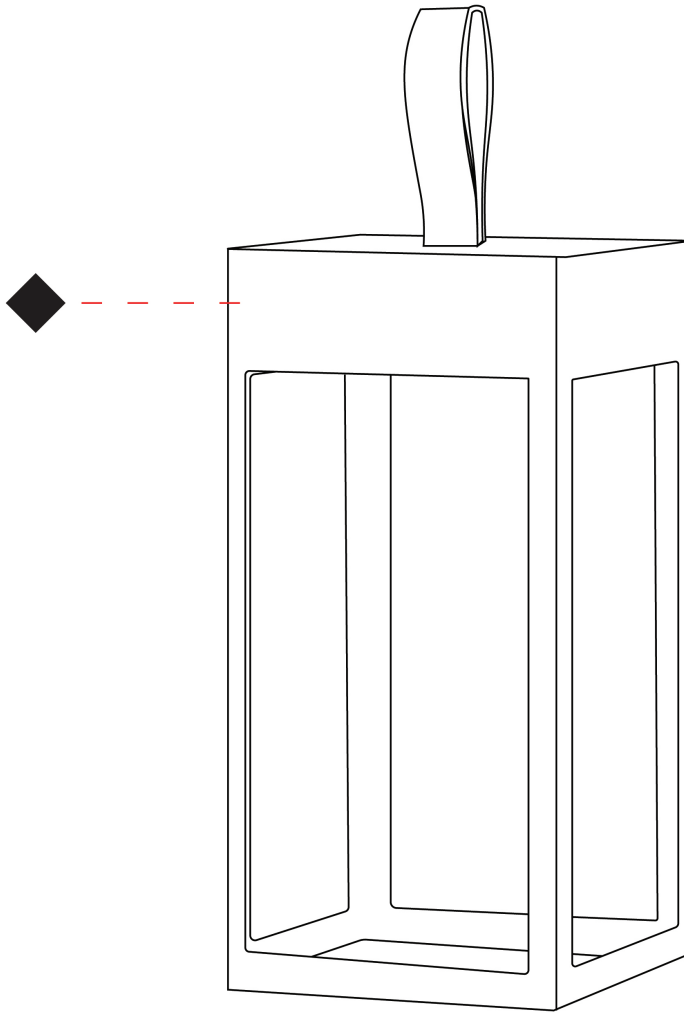

ETEREA PORTABLE

E9B300-

PROJECT

TYPE

SPECIFIER

QUANTITY

DATE

E