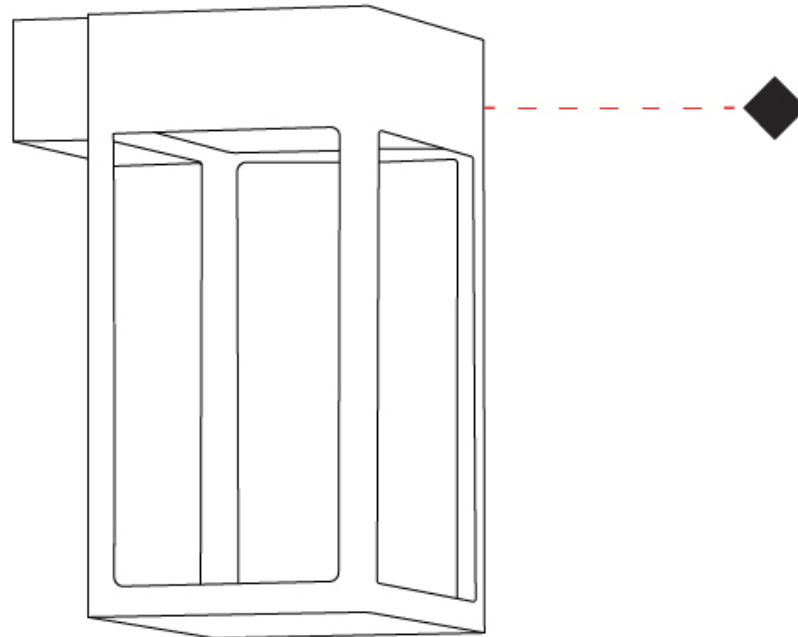

ETEREA SURFACE

E9W609-

PROJECT

TYPE

SPECIFIER

QUANTITY

DATE

E