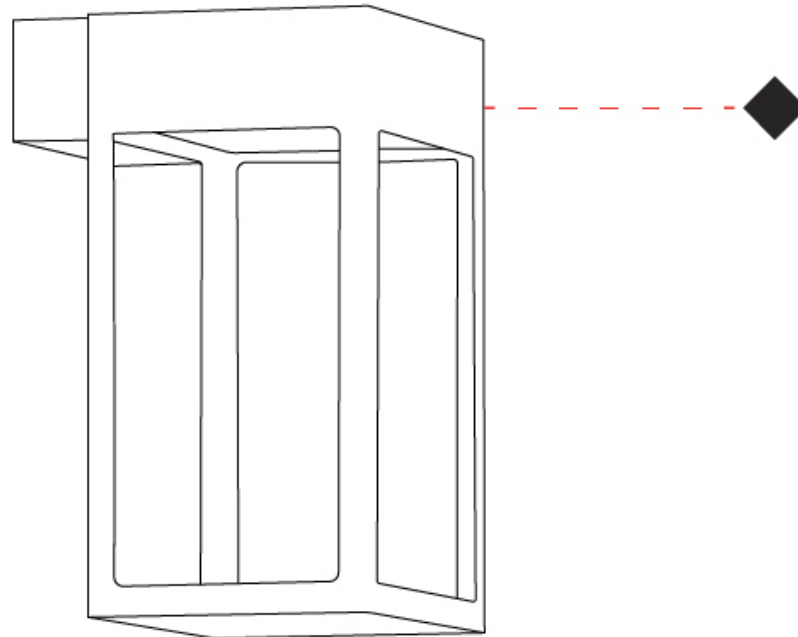

E9W608-

PROJECT

TYPE

SPECIFIER

QUANTITY

DATE

E