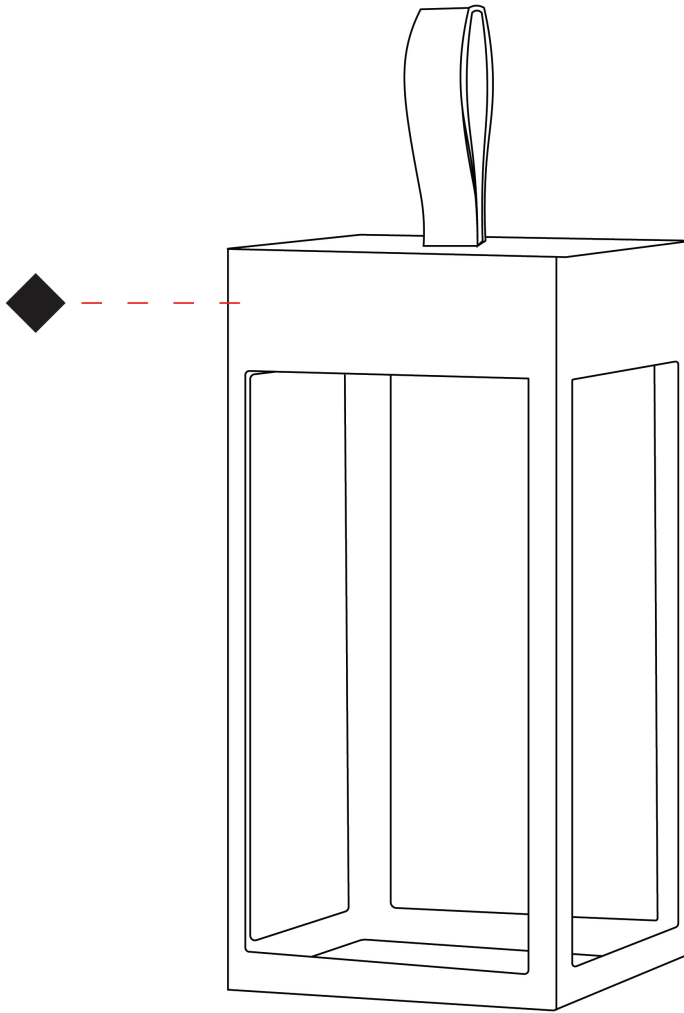

ETEREA PORTABLE

E9B268-

PROJECT

TYPE

SPECIFIER

QUANTITY

DATE

E