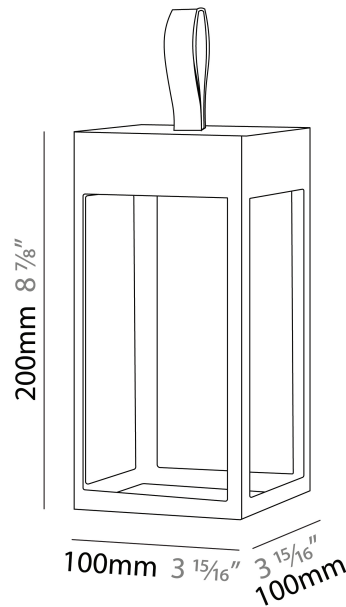

ETEREA PORTABLE

E9B300-

base number   Finish
Options

1. To build a product code in our configurator select the specify button on the base model # product page
2. To build a manual product code on this datasheet choose from the options listed below in blue font and add the suffix to the base model #

GENERAL

Series: Eterea
Brand: Platek
Division: Exterior
Mounting Type: Portable
Mounting Location: Table
Subcategory: Battery Operated

PHYSICAL

Shape: Rectangle
Length (mm): 100
Length (in): 3 ¹⁵/₁₆
Width (mm): 100
Width (in): 3 ¹⁵/₁₆
Height (mm): 200
Height (in): 7 ⁷/₈
Light Distribution: Omnidirectional
Weight (kg): 0.9
Screws: No visible screws
Diffuser: Painted extraclear glass
Fixture Finish: [BLK](#) / [WHI](#) / [COR](#) / [ANT](#) / [BRZ](#)
Fixture Material: Stainless Steel
Cable Details: Supplied with one Micro USB power supply cable 1.2m in length
Upon Request: Bolt Down

ELECTRICAL

Lamp Type: LED
Input Wattage (W): 1
Total Output Wattage (W): 1
Dimming: Non-Dimmable
Input Voltage (V): 120

LED

Number of LEDs: 1
Color Temperature (°K): 3000
Max. Delivered Lumen (lm): 80
Nominal Lumen (lm): 250
CRI: >90 CRI
Lamp Life (hrs): 60000

OPTICAL

Optic°: 100

RATINGS AND CERTIFICATIONS

Certified By: Certified for North American Standards
IP rating: IP65
IK Rating: IK07
Upon Request: Higher Maximum Ambient Temperature

PROJECT
TYPE
SPECIFIER
QUANTITY
DATE