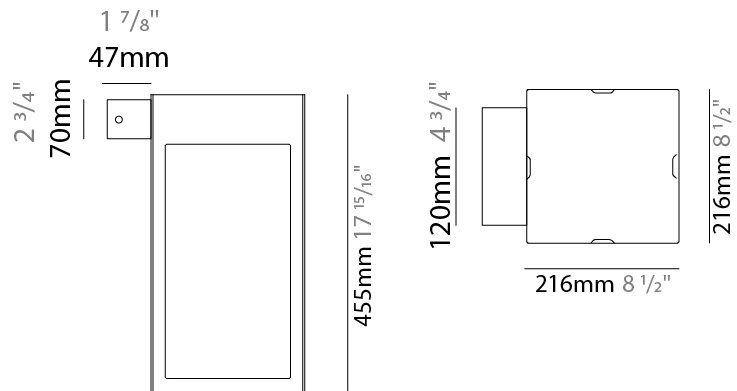

ETEREA SURFACE

E9W609-

base number   Color   Finish
Temperature   Options

PROJECT
TYPE
SPECIFIER
QUANTITY
DATE

1. To build a product code in our configurator select the specify button on the base model # product page
2. To build a manual product code on this datasheet choose from the options listed below in blue font and add the suffix to the base model #

GENERAL

Series: Eterea
Partner: Platek
Division: Exterior
Installation: Surface
Product Type: Wall Surface
Mounting Location: Wall

PHYSICAL

Shape: Rectangle
Length (mm): 216
Length (in): 8 1/2
Width (mm): 216
Width (in): 8 1/2
Height (mm): 455
Height (in): 17 15/16
Weight (kg): 6.1
Weight (lbs): 13.4
Diffuser: Painted extraclear glass
Fixture Finish: [ANT / BLK / BRZ / COR / RSB / WHI](#)
Fixture Material: Stainless Steel
Primary Material: Stainless Steel
Cable Details: Supplied with one power supply cable 5m in length

ELECTRICAL

Lamp Type: LED
Input Wattage (W): 17.5
Total Output Wattage (W): 16.5
Dimming: Electronic Low Voltage Dimming to 20%
Input Voltage (V): 120

LED

Color Temperature (°K): [2700 / 3000](#)
Max. Delivered Lumen (lm): 735 / 765
Nominal Lumen (lm): 1550 / 1610
CRI: >80 CRI
Lamp Life (hrs): 60000

OPTICAL

Optic°: 114
Beam Angle: Wide

RATINGS AND CERTIFICATIONS

Certified By: Certified for North American Standards
IP rating: IP65
IK Rating: IK08
Bug Rating: B0 U0 G0
Upon Request: Higher Maximum Ambient Temperature