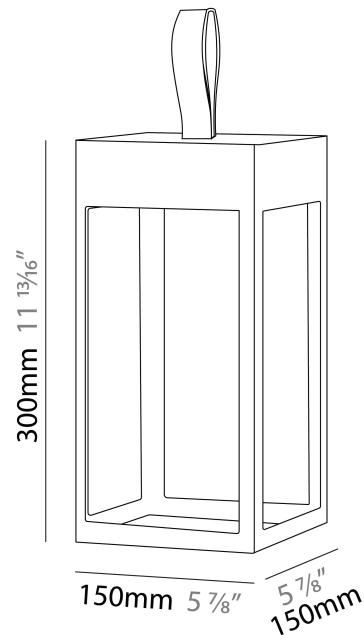

ETEREA PORTABLE

E9B224-

base number   Finish
Options

1. To build a product code in our configurator select the specify button on the base model # product page
2. To build a manual product code on this datasheet choose from the options listed below in blue font and add the suffix to the base model #

GENERAL

Series: Eterea
Brand: Platek
Division: Exterior
Mounting Type: Portable
Mounting Location: Table
Subcategory: Battery Operated

PHYSICAL

Shape: Rectangle
Length (mm): 150
Length (in): 5 ⁷/₈
Width (mm): 150
Width (in): 5 ⁷/₈
Height (mm): 300
Height (in): 11 ¹³/₁₆
Light Distribution: Direct
Weight (kg): 1.8
Weight (lbs): 4
Screws: No visible screws
Diffuser: Painted extraclear glass
Fixture Finish: [ANT](#) / [BLK](#) / [BRZ](#) / [COR](#) / [RSB](#) / [WHI](#)
Fixture Material: Stainless Steel
Cable Details: Supplied with one Micro USB power supply cable 1.2m in length
Upon Request: Bolt Down

ELECTRICAL

Lamp Type: LED
Input Wattage (W): 4.5
Total Output Wattage (W): 4.5
Dimming: Non-Dimmable
Input Voltage (V): 120

LED

Number of LEDs: 1
Color Temperature (°K): 3000
Max. Delivered Lumen (lm): 275
Nominal Lumen (lm): 450
CRI: >90 CRI
Lamp Life (hrs): 60000

OPTICAL

Optic°: 100

RATINGS AND CERTIFICATIONS

Certified By: Certified for North American Standards
IP rating: IP65
IK Rating: IK07
Bug Rating: B0 U0 G0
Upon Request: Higher Maximum Ambient Temperature

PROJECT
TYPE
SPECIFIER
QUANTITY
DATE