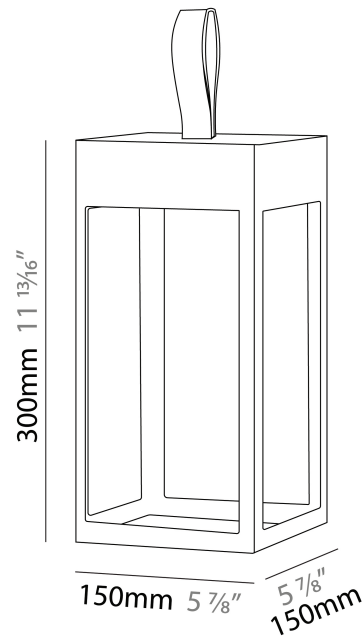

E9B224-

base number   Finish
Options

1. To build a product code in our configurator select the specify button on the base model # product page
2. To build a manual product code on this datasheet choose from the options listed below in blue font and add the suffix to the base model #

GENERAL

Series: Eterea
Partner: Platek
Division: Exterior
Installation: Portable
Product Type: Battery Operated
Mounting Location: Table
Light Distribution: Direct

PHYSICAL

Shape: Rectangle
Length (mm): 150
Length (in): 5 7/8
Width (mm): 150
Width (in): 5 7/8
Height (mm): 300
Height (in): 11 13/16
Weight (kg): 1.8
Weight (lbs): 4
Screws: No visible screws
Diffuser: Painted extraclear glass
Fixture Finish: [ANT](#) / [BLK](#) / [BRZ](#) / [COR](#) / [RSB](#) / [WHI](#)
Fixture Material: Stainless Steel
Primary Material: Stainless Steel
Cable Details: Supplied with one Micro USB power supply cable 1.2m in length
Upon Request: Bolt Down

ELECTRICAL

Lamp Type: LED
Input Wattage (W): 4.5
Total Output Wattage (W): 4.5
Dimming: Non-Dimmable
Input Voltage (V): 120

LED

Number of LEDs: 1
Color Temperature (°K): 3000
Max. Delivered Lumen (lm): 275
Nominal Lumen (lm): 450
CRI: >90 CRI
Lamp Life (hrs): 60000

OPTICAL

Optic°: 100

RATINGS AND CERTIFICATIONS

Certified By: Certified for North American Standards
IP rating: IP65
IK Rating: IK07
Bug Rating: B0 U0 G0
Upon Request: Higher Maximum Ambient Temperature

PROJECT _____
TYPE _____
SPECIFIER _____
QUANTITY _____
DATE _____