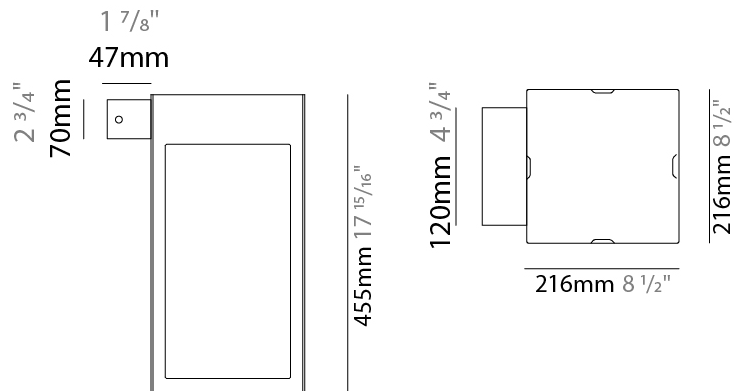

PROJECT
TYPE
SPECIFIER
QUANTITY
DATE

ETEREA SURFACE

E9W609- -
base number   Color   Finish
                         Temperature   Options

1. To build a product code in our configurator select the specify button on the base model # product page
2. To build a manual product code on this datasheet choose from the options listed below in blue font and add the suffix to the base model #

GENERAL

Series: Eterea
Partner: Platek
Division: Exterior
Installation: Surface
Product Type: Wall Surface
Mounting Location: Wall

PHYSICAL

Shape: Rectangle
Length (mm): 216
Length (in): 8 1/2
Width (mm): 216
Width (in): 8 1/2
Height (mm): 455
Height (in): 17 15/16
Weight (kg): 6.1
Weight (lbs): 13.4
Diffuser: Painted extraclear glass
Fixture Finish: [ANT / BLK / BRZ / COR / RSB / WHI](#)
Fixture Material: Stainless Steel
Primary Material: Stainless Steel
Cable Details: Supplied with one power supply cable 5m in length

ELECTRICAL

Lamp Type: LED
Input Wattage (W): 17.5
Total Output Wattage (W): 16.5
Dimming: Electronic Low Voltage Dimming to 20%
Input Voltage (V): 120

LED

Color Temperature (°K): [2700 / 3000](#)
Max. Delivered Lumen (lm): 735 / 765
Nominal Lumen (lm): 1550 / 1610
CRI: >80 CRI
Lamp Life (hrs): 60000

OPTICAL

Optic°: 114
Beam Angle: Wide

RATINGS AND CERTIFICATIONS

Certified By: Certified for North American Standards
IP rating: IP65
IK Rating: IK08
Bug Rating: B0 U0 G0
Upon Request: Higher Maximum Ambient Temperature