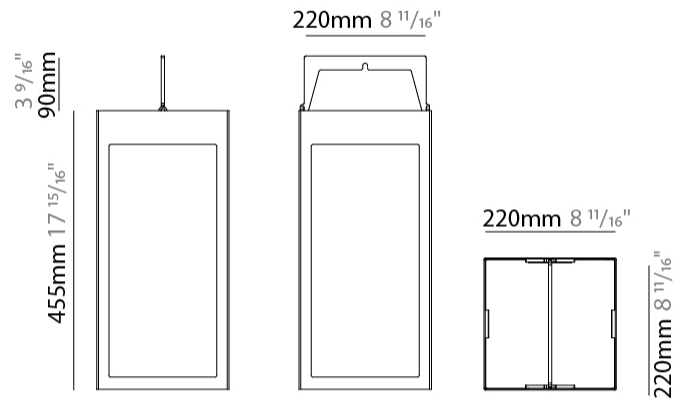

PROJECT	
TYPE	
SPECIFIER	
QUANTITY	
DATE	

ETEREA PORTABLE

E9B151- -

base number	Color	Finish
	Temperature	Options

1. To build a product code in our configurator select the specify button on the base model # product page
2. To build a manual product code on this datasheet choose from the options listed below in blue font and add the suffix to the base model #

GENERAL

Series: Eterea
Partner: Platek
Division: Exterior
Installation: Portable
Product Type: Bollard - Garden
Mounting Location: Floor
Light Distribution: Direct

PHYSICAL

Shape: Rectangle
Length (mm): 216
Length (in): 8 1/2
Width (mm): 216
Width (in): 8 1/2
Height (mm): 455
Height (in): 17 15/16
Weight (kg): 6.3
Weight (lbs): 13.8
Diffuser: Painted extraclear glass
Fixture Finish: WHI / ANT / COR
Holder Finish: Chrome
Fixture Material: Stainless Steel
Primary Material: Stainless Steel
Cable Details: Supplied with one power supply cable 5m in length
Upon Request: Bolt Down

ELECTRICAL

Lamp Type: LED
Input Wattage (W): 17.5
Total Output Wattage (W): 16.5
Dimming: Non-Dimmable
Input Voltage (V): 120

LED

Color Temperature (°K): 3000 / 4000
Max. Delivered Lumen (lm): 735 / 765
Nominal Lumen (lm): 1550 / 1612
CRI: >80 CRI
Lamp Life (hrs): 60000

OPTICAL

Optic°: 114

RATINGS AND CERTIFICATIONS

Certified By: Certified for North American Standards
IP rating: IP65
IK Rating: IK08
Bug Rating: B0 U0 G0
Upon Request: Higher Maximum Ambient Temperature