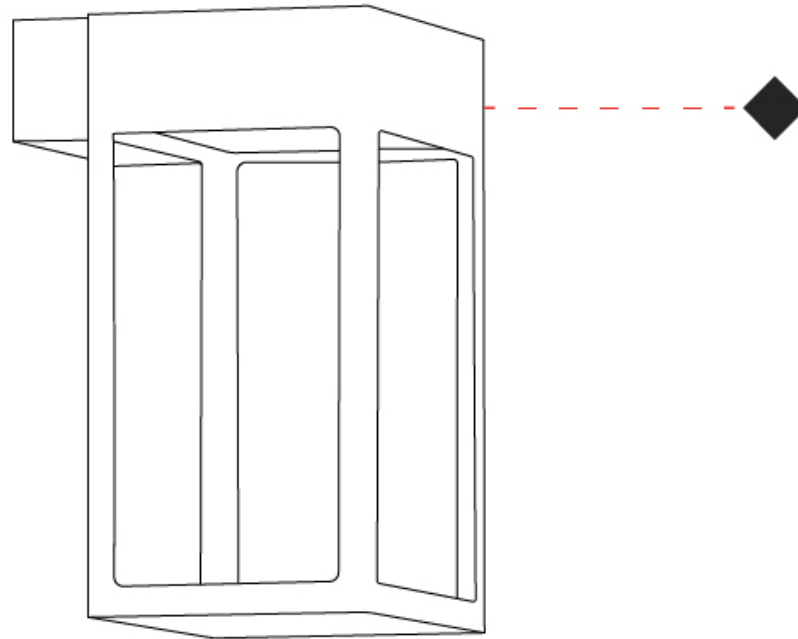

ETEREA SURFACE

E9W609-

PROJECT

TYPE

SPECIFIER

QUANTITY

DATE