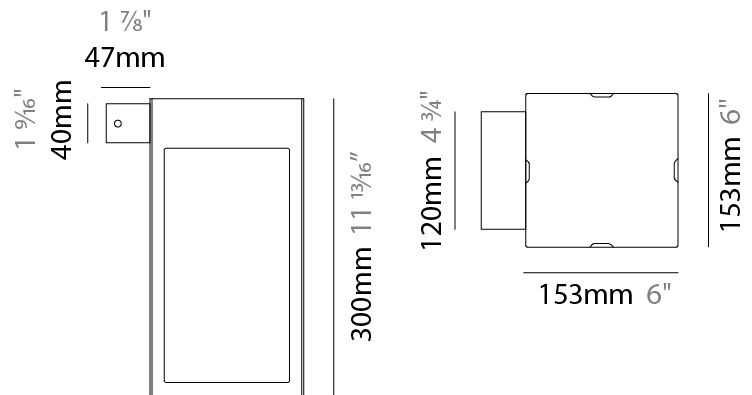

ETEREA SURFACE

E9W608-

base number   Color   Finish
Temperature   Options

PROJECT
TYPE
SPECIFIER
QUANTITY
DATE

1. To build a product code in our configurator select the specify button on the base model # product page
2. To build a manual product code on this datasheet choose from the options listed below in blue font and add the suffix to the base model #

GENERAL

Series: Eterea
Partner: Platek
Division: Exterior
Installation: Surface
Product Type: Wall Surface
Mounting Location: Wall

PHYSICAL

Shape: Rectangle
Length (mm): 153
Length (in): 6
Width (mm): 153
Width (in): 6
Height (mm): 300
Height (in): 11 ¹³/₁₆
Weight (kg): 2.6
Fixture Finish: [ANT / BLK / BRZ / COR / RSB / WHI](#)
Fixture Material: Stainless Steel
Primary Material: Stainless Steel

ELECTRICAL

Lamp Type: LED
Input Wattage (W): 9.6
Total Output Wattage (W): 9.5
Dimming: Electronic Low Voltage Dimming to 20%
Input Voltage (V): 120

LED

Color Temperature (°K): [2700 / 3000](#)
Max. Delivered Lumen (lm): 385
Nominal Lumen (lm): 900
Lamp Life (hrs): 60000

OPTICAL

Beam Angle: 114

RATINGS AND CERTIFICATIONS

Certified By: Certified for North American Standards
IP rating: IP65
IK Rating: IK08
Bug Rating: B0 U0 G0