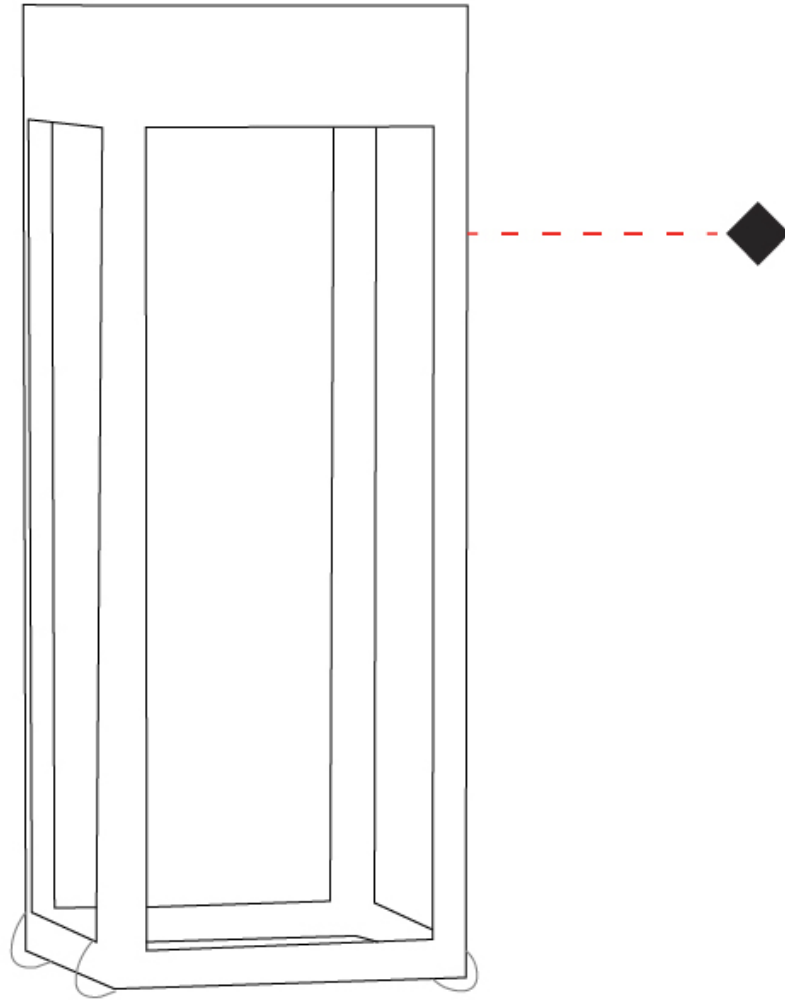

ETEREA PORTABLE

E9B151-

PROJECT	_____
TYPE	_____
SPECIFIER	_____
QUANTITY	_____
DATE	_____

E