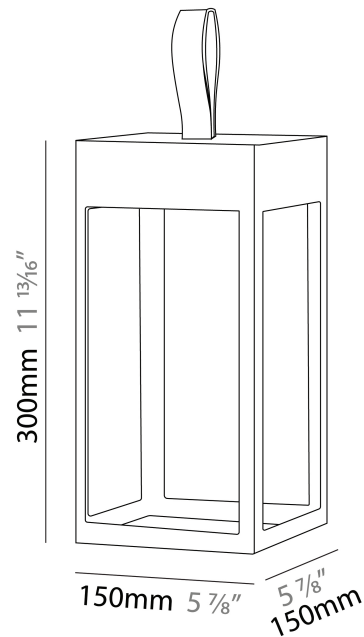

ETEREA PORTABLE

E9B224-

base number   Finish
Options

1. To build a product code in our configurator select the specify button on the base model # product page
2. To build a manual product code on this datasheet choose from the options listed below in blue font and add the suffix to the base model #

GENERAL

Series: Eterea
Brand: Platek
Division: Exterior
Mounting Type: Portable
Mounting Location: Table
Subcategory: Battery Operated

PHYSICAL

Shape: Rectangle
Length (mm): 150
Length (in): 5 ⁷/₈
Width (mm): 150
Width (in): 5 ⁷/₈
Height (mm): 300
Height (in): 11 ¹³/₁₆
Light Distribution: Direct
Weight (kg): 1.8
Weight (lbs): 4
Screws: No visible screws
Diffuser: Frosted Methacrylate
Fixture Finish: [ANT](#) / [BLK](#) / [BRZ](#) / [COR](#) / [RSB](#) / [WHI](#)
Fixture Material: Stainless Steel
Cable Details: Supplied with one Micro USB power supply cable 1.2m in length
Upon Request: Bolt Down

ELECTRICAL

Lamp Type: LED
Input Wattage (W): 4.5
Total Output Wattage (W): 4.5
Dimming: Non-Dimmable
Input Voltage (V): 120

LED

Number of LEDs: 1
Color Temperature (°K): 3000
Max. Delivered Lumen (lm): 275
Nominal Lumen (lm): 450
CRI: >90 CRI
Lamp Life (hrs): 60000

OPTICAL

Optic°: 100

RATINGS AND CERTIFICATIONS

Certified By: Certified for North American Standards
IP rating: IP65
IK Rating: IK07
Bug Rating: B0 U0 G0
Upon Request: Higher Maximum Ambient Temperature

PROJECT

TYPE

SPECIFIER

QUANTITY

DATE