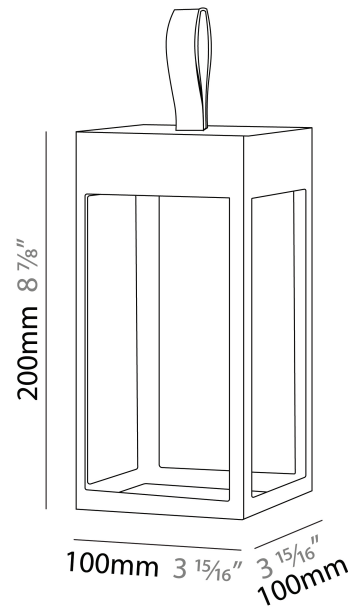

ETEREA PORTABLE

E9B300-

base number   Finish
Options

1. To build a product code in our configurator select the specify button on the base model # product page
2. To build a manual product code on this datasheet choose from the options listed below in blue font and add the suffix to the base model #

GENERAL

Series: Eterea
Brand: Platek
Division: Exterior
Mounting Type: Portable
Mounting Location: Table
Subcategory: Battery Operated

PHYSICAL

Shape: Rectangle
Length (mm): 100
Length (in): 3 ¹⁵/₁₆
Width (mm): 100
Width (in): 3 ¹⁵/₁₆
Height (mm): 200
Height (in): 7 ⁷/₈
Light Distribution: Direct
Weight (kg): 0.9
Screws: No visible screws
Diffuser: Frosted Methacrylate
[Fixture Finish: ANT / BLK / BRZ / COR / RSB / WHI](#)
Fixture Material: Stainless Steel
Cable Details: Supplied with one Micro USB power supply cable 1.2m in length
Upon Request: Bolt Down

ELECTRICAL

Lamp Type: LED
Input Wattage (W): 1
Total Output Wattage (W): 1
Dimming: Non-Dimmable
Input Voltage (V): 120

LED

Number of LEDs: 1
Color Temperature (°K): 3000
Max. Delivered Lumen (lm): 80
Nominal Lumen (lm): 250
CRI: >90 CRI
Lamp Life (hrs): 60000

OPTICAL

Optic°: 100

RATINGS AND CERTIFICATIONS

Certified By: Certified for North American Standards
IP rating: IP65
IK Rating: IK07
Upon Request: Higher Maximum Ambient Temperature

PROJECT	_____
TYPE	_____
SPECIFIER	_____
QUANTITY	_____
DATE	_____