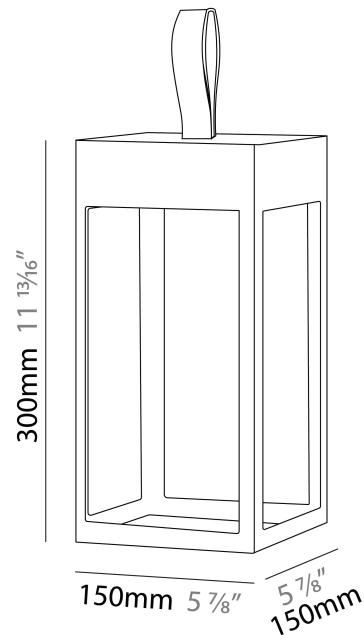

GENERAL

Series: Etereia _____
Brand: Platek _____
Division: Exterior _____
Mounting Type: Portable _____
Mounting Location: Table _____
Subcategory: Battery Operated _____

PHYSICAL

Shape: Rectangle _____
Length (mm): 150 _____
Length (in): 5 ⁷/₈ _____
Width (mm): 150 _____
Width (in): 5 ⁷/₈ _____
Height (mm): 300 _____
Height (in): 11 ¹³/₁₆ _____
Light Distribution: Direct _____
Weight (kg): 1.8 _____
Weight (lbs): 4 _____
Screws: No visible screws _____
Diffuser: Frosted Methacrylate _____
Fixture Finish: [ANT](#) / [BLK](#) / [BRZ](#) / [COR](#) / [RSB](#) / [WHI](#) _____
Fixture Material: Stainless Steel _____
Cable Details: Supplied with one Micro USB power supply cable 1.2m in length _____
Upon Request: Bolt Down _____

ELECTRICAL

Lamp Type: LED _____
Input Wattage (W): 4.5 _____
Total Output Wattage (W): 4.5 _____
Dimming: Non-Dimmable _____
Input Voltage (V): 120 _____

LED

Number of LEDs: 1 _____
Color Temperature (°K): 3000 _____
Max. Delivered Lumen (lm): 275 _____
Nominal Lumen (lm): 450 _____
CRI: >90 CRI _____
Lamp Life (hrs): 60000 _____

OPTICAL

Optic°: 100 _____

RATINGS AND CERTIFICATIONS

Certified By: Certified for North American Standards _____
IP rating: IP65 _____
IK Rating: IK07 _____
Bug Rating: B0 U0 G0 _____
Upon Request: Higher Maximum Ambient Temperature _____