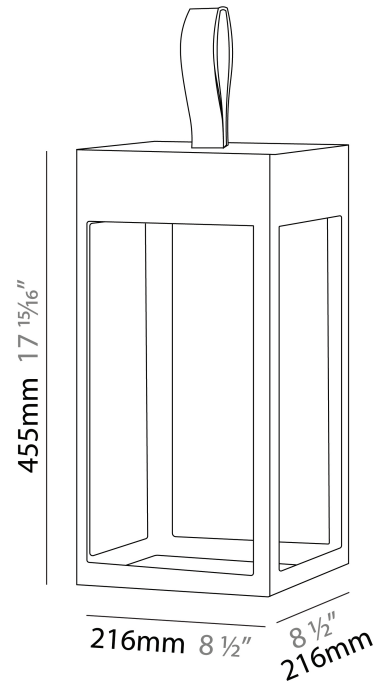

GENERAL

Series: Eterea _____
Brand: Platek _____
Division: Exterior _____
Mounting Type: Portable _____
Mounting Location: Table _____
Subcategory: Battery Operated _____

PHYSICAL

Shape: Rectangle _____
Length (mm): 216 _____
Length (in): 8 ½ _____
Width (mm): 216 _____
Width (in): 8 ½ _____
Height (mm): 455 _____
Height (in): 17 15/16 _____
Light Distribution: Direct _____
Weight (kg): 2.80 _____
Weight (lbs): 6.17 _____
Screws: No visible screws _____
Diffuser: Frosted Methacrylate _____
Fixture Finish: [ANT](#) / [BLK](#) / [BRZ](#) / [COR](#) / [RSB](#) / [WHI](#) _____
Fixture Material: Stainless Steel _____
Cable Details: Supplied with one Micro USB power supply cable 1.2m in length _____
Upon Request: Bolt Down _____

ELECTRICAL

Lamp Type: LED _____
Input Wattage (W): 4.5 _____
Total Output Wattage (W): 4.5 _____
Dimming: Non-Dimmable _____
Input Voltage (V): 120 _____

LED

Number of LEDs: 1 _____
Color Temperature (°K): 3000 _____
Max. Delivered Lumen (lm): 275 _____
Nominal Lumen (lm): 450 _____
CRI: >90 CRI _____
Lamp Life (hrs): 60000 _____

OPTICAL

Optic°: 100 _____

RATINGS AND CERTIFICATIONS

Certified By: Certified for North American Standards _____
IP rating: IP65 _____
IK Rating: IK07 _____
Bug Rating: B0 U0 G0 _____
Upon Request: Higher Maximum Ambient Temperature _____