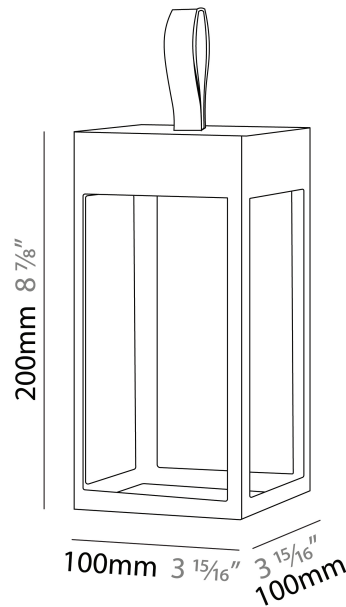

GENERAL

Series: Eterea _____
Brand: Platek _____
Division: Exterior _____
Mounting Type: Portable _____
Mounting Location: Table _____
Subcategory: Battery Operated _____

PHYSICAL

Shape: Rectangle _____
Length (mm): 100 _____
Length (in): 3 ¹⁵/₁₆ _____
Width (mm): 100 _____
Width (in): 3 ¹⁵/₁₆ _____
Height (mm): 200 _____
Height (in): 7 ⁷/₈ _____
Light Distribution: Direct _____
Weight (kg): 0.9 _____
Screws: No visible screws _____
Diffuser: Frosted Methacrylate _____
Fixture Finish: [ANT](#) / [BLK](#) / [BRZ](#) / [COR](#) / [RSB](#) / [WHI](#) _____
Fixture Material: Stainless Steel _____
Cable Details: Supplied with one Micro USB power supply cable 1.2m in length _____
Upon Request: Bolt Down _____

ELECTRICAL

Lamp Type: LED _____
Input Wattage (W): 1 _____
Total Output Wattage (W): 1 _____
Dimming: Non-Dimmable _____
Input Voltage (V): 120 _____

LED

Number of LEDs: 1 _____
Color Temperature (°K): 3000 _____
Max. Delivered Lumen (lm): 80 _____
Nominal Lumen (lm): 250 _____
CRI: >90 CRI _____
Lamp Life (hrs): 60000 _____

OPTICAL

Optic°: 100 _____

RATINGS AND CERTIFICATIONS

Certified By: Certified for North American Standards _____
IP rating: IP65 _____
IK Rating: IK07 _____
Upon Request: Higher Maximum Ambient Temperature _____