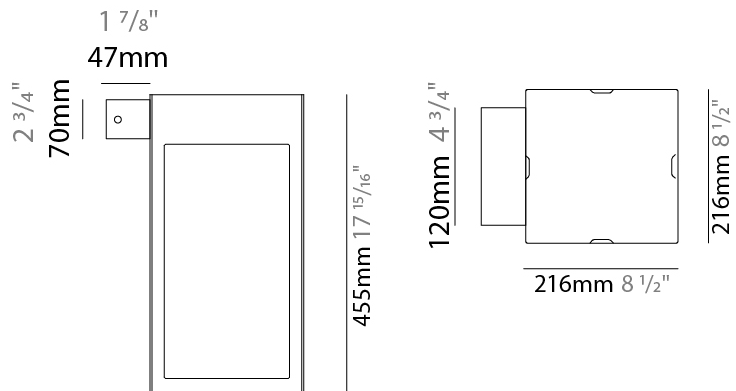

PROJECT	_____
TYPE	_____
SPECIFIER	_____
QUANTITY	_____
DATE	_____

ETEREA SURFACE

E9W609- _____ - _____
base number   Color   Finish
                         Temperature   Options

1. To build a product code in our configurator select the specify button on the base model # product page
2. To build a manual product code on this datasheet choose from the options listed below in blue font and add the suffix to the base model #

GENERAL

Series: Eterea
Brand: Platek
Division: Exterior
Mounting Type: Surface
Mounting Location: Wall
Subcategory: Wall Effect

PHYSICAL

Shape: Rectangle
Length (mm): 216
Length (in): 8 1/2
Width (mm): 216
Width (in): 8 1/2
Height (mm): 455
Height (in): 17 15/16
Light Distribution: Direct
Weight (kg): 6.1
Weight (lbs): 13.4
Diffuser: White Tempered Glass
Fixture Finish: WHI / ANT / COR
Holder Finish: Chrome
Fixture Material: Stainless Steel
Cable Details: Supplied with one power supply cable 5m in length

ELECTRICAL

Lamp Type: LED
Input Wattage (W): 17.5
Total Output Wattage (W): 16.5
Dimming: Electronic Low Voltage Dimming to 20%
Input Voltage (V): 120

LED

Color Temperature (°K): 3000 / 4000
Max. Delivered Lumen (lm): 735 / 765
Nominal Lumen (lm): 1550 / 1610
CRI: >80 CRI
Lamp Life (hrs): 60000

OPTICAL

Optic°: 114
Beam Angle: Wide

RATINGS AND CERTIFICATIONS

Certified By: Certified for North American Standards
IP rating: IP65
IK Rating: IK08
Bug Rating: B0 U0 G0
Upon Request: Higher Maximum Ambient Temperature