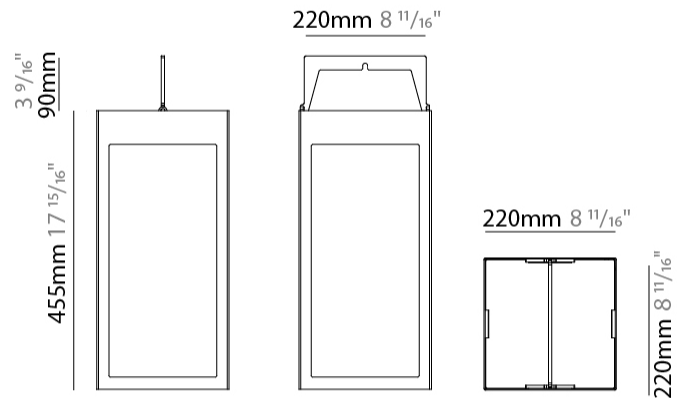

ETEREA PORTABLE

E9B151- _____
base number   Color _____   Finish _____
                         Temperature   Options

1. To build a product code in our configurator select the specify button on the base model # product page
2. To build a manual product code on this datasheet choose from the options listed below in blue font and add the suffix to the base model #

GENERAL

Series: Eterea
Brand: Platek
Division: Exterior
Mounting Type: Portable
Mounting Location: Floor
Subcategory: Floor

PHYSICAL

Shape: Rectangle
Length (mm): 216
Length (in): 8 1/2
Width (mm): 216
Width (in): 8 1/2
Height (mm): 455
Height (in): 17 15/16
Light Distribution: Direct
Weight (kg): 6.3
Weight (lbs): 13.8
Diffuser: Painted extraclear glass
Fixture Finish: WHI / ANT / COR
Holder Finish: Chrome
Fixture Material: Stainless Steel
Cable Details: Supplied with one power supply cable 5m in length
Upon Request: Bolt Down

ELECTRICAL

Lamp Type: LED
Input Wattage (W): 17.5
Total Output Wattage (W): 16.5
Dimming: Non-Dimmable
Input Voltage (V): 120

LED

Color Temperature (°K): 3000 / 4000
Max. Delivered Lumen (lm): 735 / 765
Nominal Lumen (lm): 1550 / 1612
CRI: >80 CRI
Lamp Life (hrs): 60000

OPTICAL

Optic°: 114

RATINGS AND CERTIFICATIONS

Certified By: Certified for North American Standards
IP rating: IP65
IK Rating: IK08
Bug Rating: B0 U0 G0
Upon Request: Higher Maximum Ambient Temperature