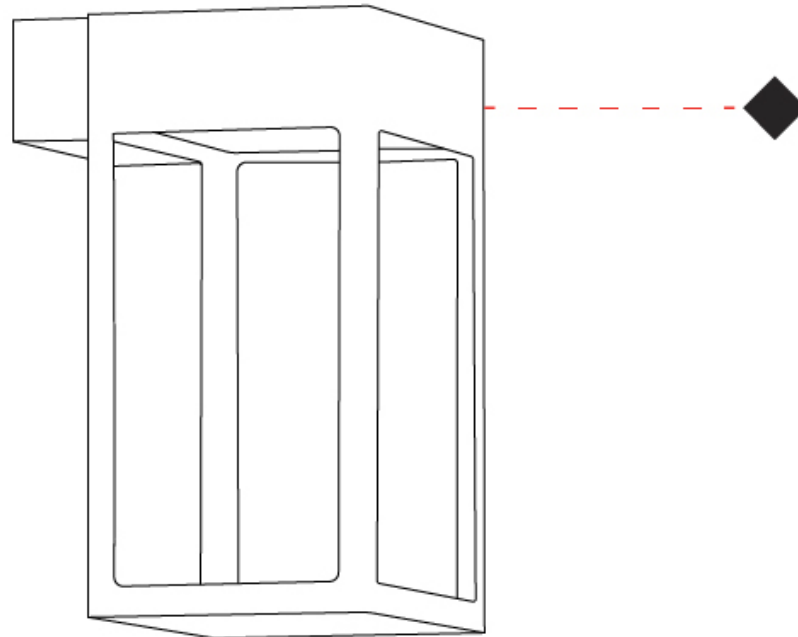

E9W609-

PROJECT

TYPE

SPECIFIER

QUANTITY

DATE

E