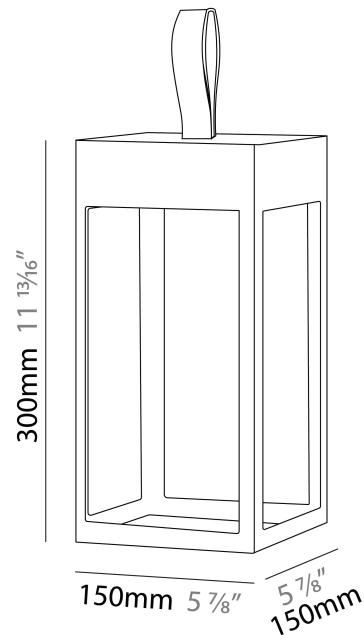

ETEREA PORTABLE

E9B224-

base number   Finish
Options

PROJECT _____
TYPE _____
SPECIFIER _____
QUANTITY _____
DATE _____

1. To build a product code in our configurator select the specify button on the base model # product page
2. To build a manual product code on this datasheet choose from the options listed below in blue font and add the suffix to the base model #

GENERAL

Series: Eterea
Brand: Platek
Division: Exterior
Mounting Type: Portable
Mounting Location: Table
Subcategory: Battery Operated

PHYSICAL

Shape: Rectangle
Length (mm): 150
Length (in): 5 ⁷/₈
Width (mm): 150
Width (in): 5 ⁷/₈
Height (mm): 300
Height (in): 11 ¹³/₁₆
Light Distribution: Direct
Weight (kg): 1.8
Weight (lbs): 4
Screws: No visible screws
Diffuser: Painted extraclear glass
Fixture Finish: [ANT](#) / [BLK](#) / [BRZ](#) / [COR](#) / [RSB](#) / [WHI](#)
Fixture Material: Stainless Steel
Cable Details: Supplied with one Micro USB power supply cable 1.2m in length
Upon Request: Bolt Down

ELECTRICAL

Lamp Type: LED
Input Wattage (W): 4.5
Total Output Wattage (W): 4.5
Dimming: Non-Dimmable
Input Voltage (V): 120

LED

Number of LEDs: 1
Color Temperature (°K): 3000
Max. Delivered Lumen (lm): 275
Nominal Lumen (lm): 450
CRI: >90 CRI
Lamp Life (hrs): 60000

OPTICAL

Optic°: 100

RATINGS AND CERTIFICATIONS

Certified By: Certified for North American Standards
IP rating: IP65
IK Rating: IK07
Bug Rating: B0 U0 G0
Upon Request: Higher Maximum Ambient Temperature