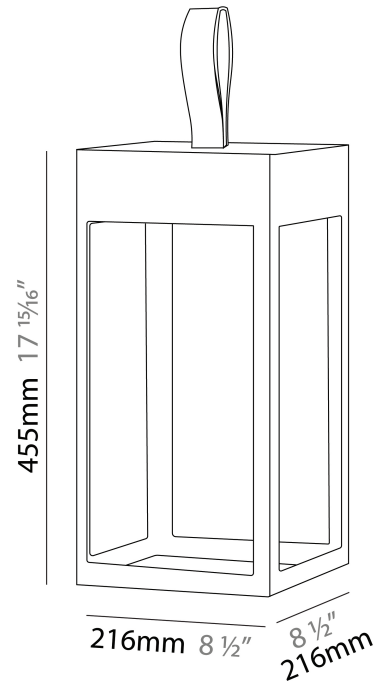

ETEREA PORTABLE

E9B268-

base number   Finish
Options

PROJECT _____
TYPE _____
SPECIFIER _____
QUANTITY _____
DATE _____

1. To build a product code in our configurator select the specify button on the base model # product page
2. To build a manual product code on this datasheet choose from the options listed below in blue font and add the suffix to the base model #

GENERAL

Series: Eterea
Brand: Platek
Division: Exterior
Mounting Type: Portable
Mounting Location: Table
Subcategory: Battery Operated

PHYSICAL

Shape: Rectangle
Length (mm): 216
Length (in): 8 1/2
Width (mm): 216
Width (in): 8 1/2
Height (mm): 455
Height (in): 17 15/16
Light Distribution: Direct
Weight (kg): 2.80
Weight (lbs): 6.17
Screws: No visible screws
Diffuser: Painted extraclear glass
Fixture Finish: [ANT](#) / [BLK](#) / [BRZ](#) / [COR](#) / [RSB](#) / [WHI](#)
Fixture Material: Stainless Steel
Cable Details: Supplied with one Micro USB power supply cable 1.2m in length
Upon Request: Bolt Down

ELECTRICAL

Lamp Type: LED
Input Wattage (W): 4.5
Total Output Wattage (W): 4.5
Dimming: Non-Dimmable
Input Voltage (V): 120

LED

Number of LEDs: 1
Color Temperature (°K): 3000
Max. Delivered Lumen (lm): 275
Nominal Lumen (lm): 450
CRI: >90 CRI
Lamp Life (hrs): 60000

OPTICAL

Optic°: 100

RATINGS AND CERTIFICATIONS

Certified By: Certified for North American Standards
IP rating: IP65
IK Rating: IK07
Bug Rating: B0 U0 G0
Upon Request: Higher Maximum Ambient Temperature