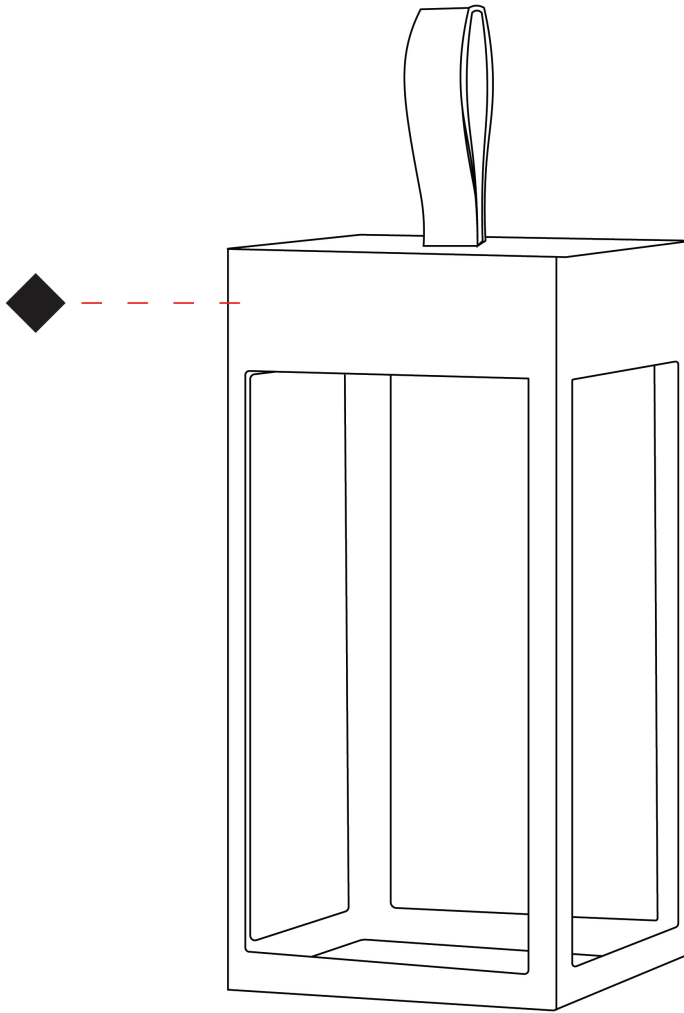

ETEREA PORTABLE

E9B268-

PROJECT _____

TYPE _____

SPECIFIER _____

QUANTITY _____

DATE _____

E