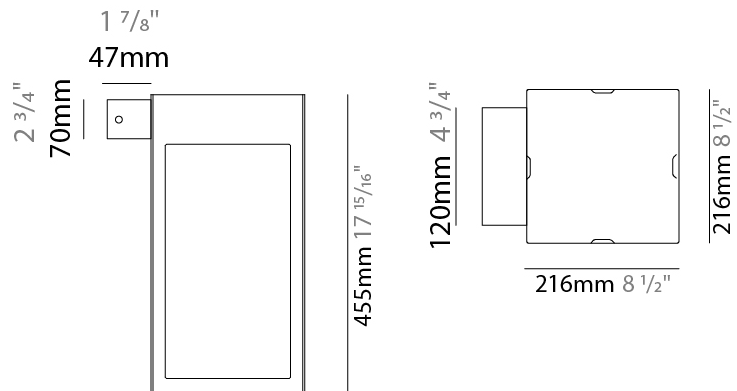

ETEREA SURFACE

E9W609- _____ - _____
base number   Color   Finish
                         Temperature   Options

1. To build a product code in our configurator select the specify button on the base model # product page
2. To build a manual product code on this datasheet choose from the options listed below in blue font and add the suffix to the base model #

GENERAL

Series: Eterea
Brand: Platek
Division: Exterior
Mounting Type: Surface
Mounting Location: Wall
Subcategory: Wall Effect

PHYSICAL

Shape: Rectangle
Length (mm): 216
Length (in): 8 1/2
Width (mm): 216
Width (in): 8 1/2
Height (mm): 455
Height (in): 17 15/16
Light Distribution: Omnidirectional
Weight (kg): 6.1
Weight (lbs): 13.4
Diffuser: Painted extraclear glass
Fixture Finish: [ANT / BLK / BRZ / COR / RSB / WHI](#)
Fixture Material: Stainless Steel
Cable Details: Supplied with one power supply cable 5m in length

ELECTRICAL

Lamp Type: LED
Input Wattage (W): 17.5
Total Output Wattage (W): 16.5
Dimming: Electronic Low Voltage Dimming to 20%
Input Voltage (V): 120

LED

Color Temperature (°K): [3000 / 4000](#)
Max. Delivered Lumen (lm): 735 / 765
Nominal Lumen (lm): 1550 / 1610
CRI: >80 CRI
Lamp Life (hrs): 60000

OPTICAL

Optic°: 114
Beam Angle: Wide

RATINGS AND CERTIFICATIONS

Certified By: Certified for North American Standards
IP rating: IP65
IK Rating: IK08
Bug Rating: B0 U0 G0
Upon Request: Higher Maximum Ambient Temperature