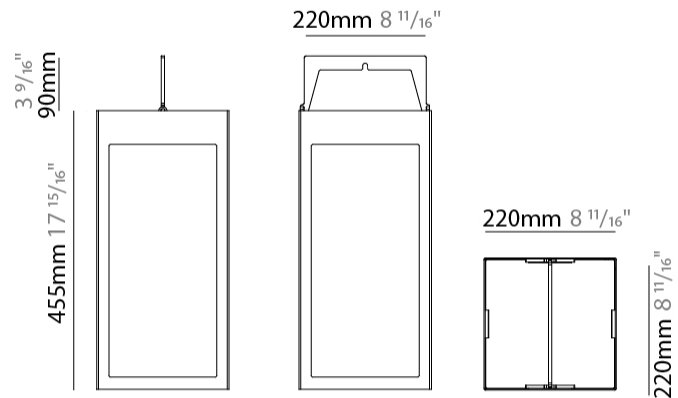

ETEREA PORTABLE

E9B151- -

base number   Color   Finish
Temperature   Options

1. To build a product code in our configurator select the specify button on the base model # product page
2. To build a manual product code on this datasheet choose from the options listed below in blue font and add the suffix to the base model #

GENERAL

Series: Eterea
Brand: Platek
Division: Exterior
Mounting Type: Portable
Mounting Location: Floor
Subcategory: Floor

PHYSICAL

Shape: Rectangle
Length (mm): 216
Length (in): 8 1/2
Width (mm): 216
Width (in): 8 1/2
Height (mm): 455
Height (in): 17 15/16
Light Distribution: Direct
Weight (kg): 6.3
Weight (lbs): 13.8
Diffuser: Painted extraclear glass
Fixture Finish: WHI / ANT / COR
Holder Finish: Chrome
Fixture Material: Stainless Steel
Cable Details: Supplied with one power supply cable 5m in length
Upon Request: Bolt Down

ELECTRICAL

Lamp Type: LED
Input Wattage (W): 17.5
Total Output Wattage (W): 16.5
Dimming: Non-Dimmable
Input Voltage (V): 120

LED

Color Temperature (°K): 3000 / 4000
Max. Delivered Lumen (lm): 735 / 765
Nominal Lumen (lm): 1550 / 1612
CRI: >80 CRI
Lamp Life (hrs): 60000

OPTICAL

Optic°: 114

RATINGS AND CERTIFICATIONS

Certified By: Certified for North American Standards
IP rating: IP65
IK Rating: IK08
Bug Rating: B0 U0 G0
Upon Request: Higher Maximum Ambient Temperature