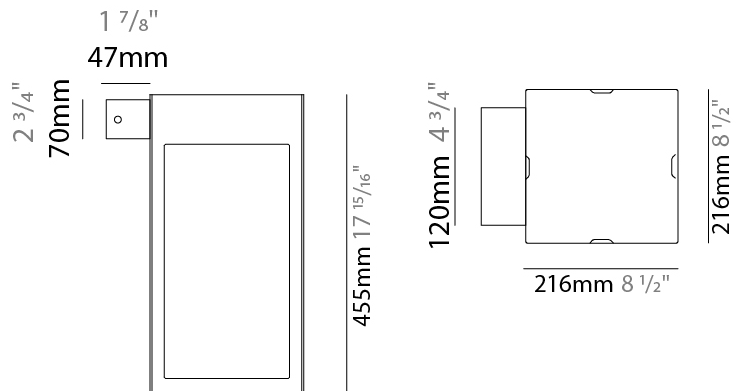

PROJECT	_____
TYPE	_____
SPECIFIER	_____
QUANTITY	_____
DATE	_____

ETEREA SURFACE

E9W609- _____ - _____
base number   Color   Finish
                         Temperature   Options

1. To build a product code in our configurator select the specify button on the base model # product page
2. To build a manual product code on this datasheet choose from the options listed below in blue font and add the suffix to the base model #

GENERAL

Series: Eterea
Brand: Platek
Division: Exterior
Mounting Type: Surface
Mounting Location: Wall
Subcategory: Wall Effect

PHYSICAL

Shape: Rectangle
Length (mm): 216
Length (in): 8 1/2
Width (mm): 216
Width (in): 8 1/2
Height (mm): 455
Height (in): 17 15/16
Light Distribution: Omnidirectional
Weight (kg): 6.1
Weight (lbs): 13.4
Diffuser: Painted extraclear glass
Fixture Finish: [ANT / BLK / BRZ / COR / RSB / WHI](#)
Fixture Material: Stainless Steel
Cable Details: Supplied with one power supply cable 5m in length

ELECTRICAL

Lamp Type: LED
Input Wattage (W): 17.5
Total Output Wattage (W): 16.5
Dimming: Electronic Low Voltage Dimming to 20%
Input Voltage (V): 120

LED

Color Temperature (°K): [3000 / 4000](#)
Max. Delivered Lumen (lm): 735 / 765
Nominal Lumen (lm): 1550 / 1610
CRI: >80 CRI
Lamp Life (hrs): 60000

OPTICAL

Optic°: 114
Beam Angle: Wide

RATINGS AND CERTIFICATIONS

Certified By: Certified for North American Standards
IP rating: IP65
IK Rating: IK08
Bug Rating: B0 U0 G0
Upon Request: Higher Maximum Ambient Temperature