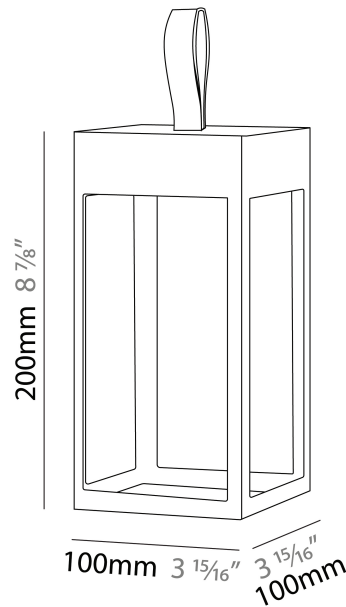

ETEREA PORTABLE

E9B300-

base number   Finish
Options

1. To build a product code in our configurator select the specify button on the base model # product page
2. To build a manual product code on this datasheet choose from the options listed below in blue font and add the suffix to the base model #

GENERAL

Series: Eterea
Brand: Platek
Division: Exterior
Mounting Type: Portable
Mounting Location: Table
Subcategory: Battery Operated

PHYSICAL

Shape: Rectangle
Length (mm): 100
Length (in): 3 ¹⁵/₁₆
Width (mm): 100
Width (in): 3 ¹⁵/₁₆
Height (mm): 200
Height (in): 7 ⁷/₈
Light Distribution: Omnidirectional
Weight (kg): 0.9
Screws: No visible screws
Diffuser: Painted extraclear glass
Fixture Finish: [BLK / WHI / COR / ANT / BRZ](#)
Fixture Material: Stainless Steel
Cable Details: Supplied with one Micro USB power supply cable 1.2m in length
Upon Request: Bolt Down

ELECTRICAL

Lamp Type: LED
Input Wattage (W): 1
Total Output Wattage (W): 1
Dimming: Non-Dimmable
Input Voltage (V): 120

LED

Number of LEDs: 1
Color Temperature (°K): 3000
Max. Delivered Lumen (lm): 80
Nominal Lumen (lm): 250
CRI: >90 CRI
Lamp Life (hrs): 60000

OPTICAL

Optic°: 100

RATINGS AND CERTIFICATIONS

Certified By: Certified for North American Standards
IP rating: IP65
IK Rating: IK07
Upon Request: Higher Maximum Ambient Temperature

PROJECT _____
TYPE _____
SPECIFIER _____
QUANTITY _____
DATE _____