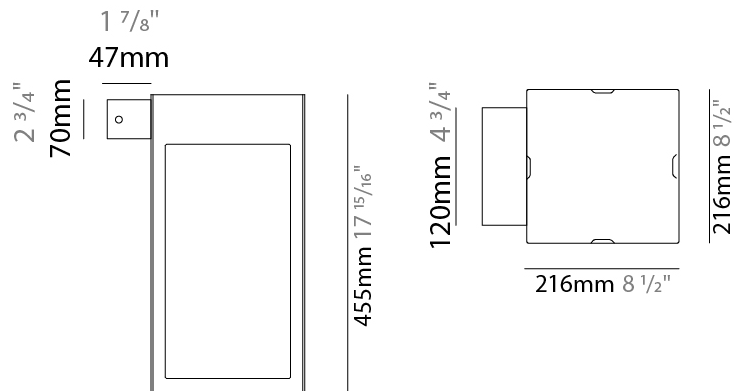

ETEREA SURFACE

E9W609-

base number   Color   Finish
Temperature   Options

PROJECT
TYPE
SPECIFIER
QUANTITY
DATE

1. To build a product code in our configurator select the specify button on the base model # product page
2. To build a manual product code on this datasheet choose from the options listed below in blue font and add the suffix to the base model #

GENERAL

Series: Eterea
Brand: Platek
Division: Exterior
Mounting Type: Surface
Mounting Location: Wall
Subcategory: Wall Effect

PHYSICAL

Shape: Rectangle
Length (mm): 216
Length (in): 8 1/2
Width (mm): 216
Width (in): 8 1/2
Height (mm): 455
Height (in): 17 15/16
Light Distribution: Omnidirectional
Weight (kg): 6.1
Weight (lbs): 13.4
Diffuser: Painted extraclear glass
Fixture Finish: [ANT / BLK / BRZ / COR / RSB / WHI](#)
Fixture Material: Stainless Steel
Cable Details: Supplied with one power supply cable 5m in length

ELECTRICAL

Lamp Type: LED
Input Wattage (W): 17.5
Total Output Wattage (W): 16.5
Dimming: Electronic Low Voltage Dimming to 20%
Input Voltage (V): 120

LED

Color Temperature (°K): [3000 / 4000](#)
Max. Delivered Lumen (lm): 735 / 765
Nominal Lumen (lm): 1550 / 1610
CRI: >80 CRI
Lamp Life (hrs): 60000

OPTICAL

Optic°: 114
Beam Angle: Wide

RATINGS AND CERTIFICATIONS

Certified By: Certified for North American Standards
IP rating: IP65
IK Rating: IK08
Bug Rating: B0 U0 G0
Upon Request: Higher Maximum Ambient Temperature