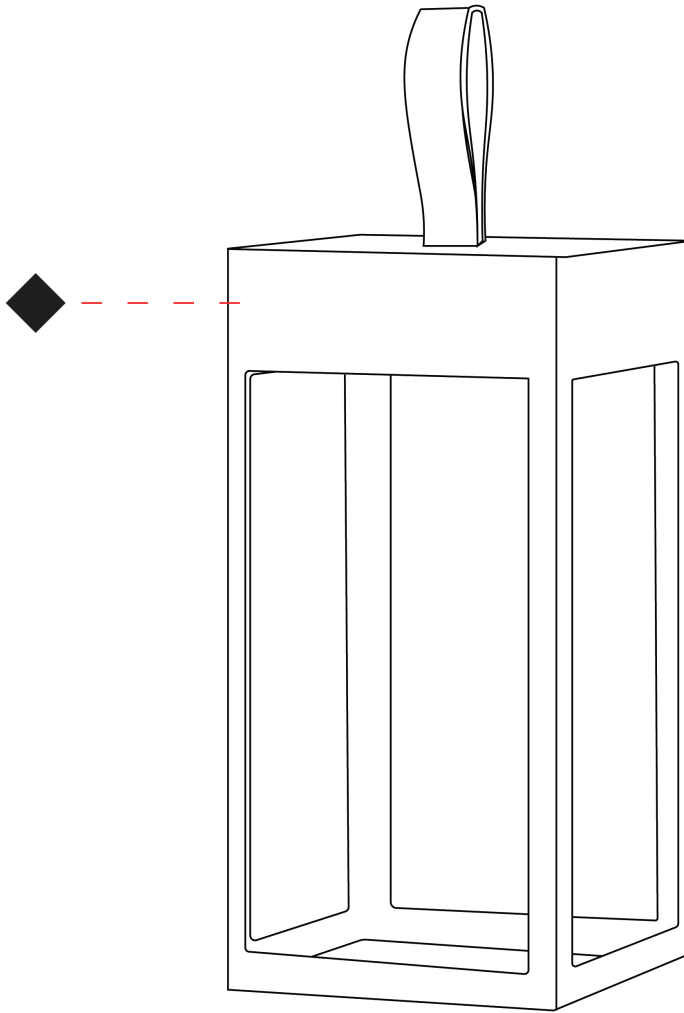

ETEREA PORTABLE

E9B300-

PROJECT _____

TYPE _____

SPECIFIER _____

QUANTITY _____

DATE _____