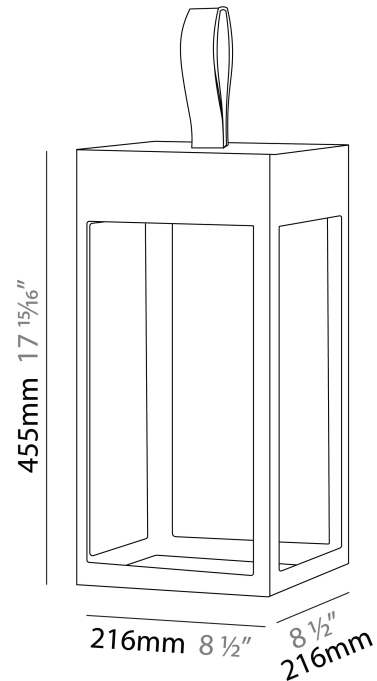

ETEREA PORTABLE

E9B268-

base number   Finish
Options

PROJECT _____
TYPE _____
SPECIFIER _____
QUANTITY _____
DATE _____

1. To build a product code in our configurator select the specify button on the base model # product page
2. To build a manual product code on this datasheet choose from the options listed below in blue font and add the suffix to the base model #

GENERAL

Series: Eterea
Brand: Platek
Division: Exterior
Mounting Type: Portable
Mounting Location: Table
Subcategory: Battery Operated

PHYSICAL

Shape: Rectangle
Length (mm): 216
Length (in): 8 ½
Width (mm): 216
Width (in): 8 ½
Height (mm): 455
Height (in): 17 15/16
Light Distribution: Direct
Weight (kg): 2.80
Weight (lbs): 6.17
Screws: No visible screws
Diffuser: Painted extraclear glass
Fixture Finish: [ANT](#) / [BLK](#) / [BRZ](#) / [COR](#) / [RSB](#) / [WHI](#)
Fixture Material: Stainless Steel
Cable Details: Supplied with one Micro USB power supply cable 1.2m in length
Upon Request: Bolt Down

ELECTRICAL

Lamp Type: LED
Input Wattage (W): 4.5
Total Output Wattage (W): 4.5
Dimming: Non-Dimmable
Input Voltage (V): 120

LED

Number of LEDs: 1
Color Temperature (°K): 3000
Max. Delivered Lumen (lm): 275
Nominal Lumen (lm): 450
CRI: >90 CRI
Lamp Life (hrs): 60000

OPTICAL

Optic°: 100

RATINGS AND CERTIFICATIONS

Certified By: Certified for North American Standards
IP rating: IP65
IK Rating: IK07
Bug Rating: B0 U0 G0
Upon Request: Higher Maximum Ambient Temperature