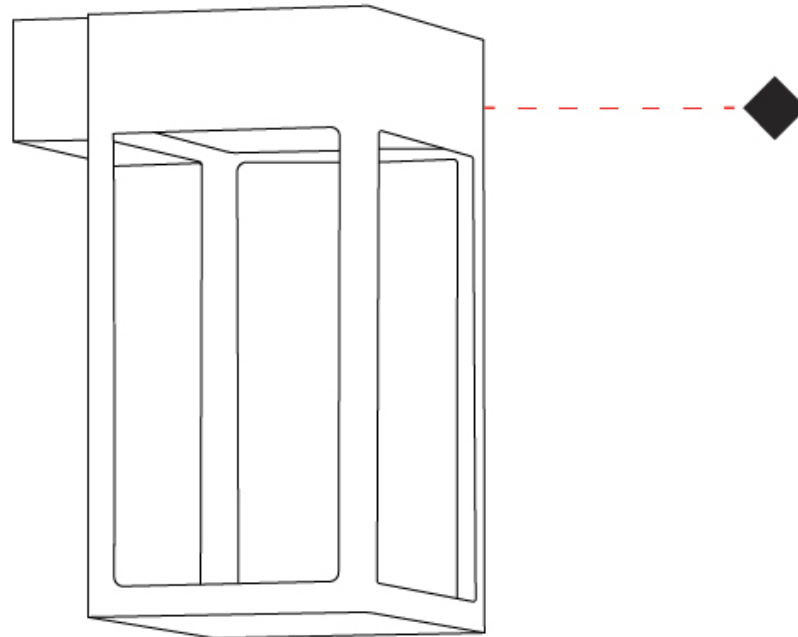

E9W609-

PROJECT

TYPE

SPECIFIER

QUANTITY

DATE