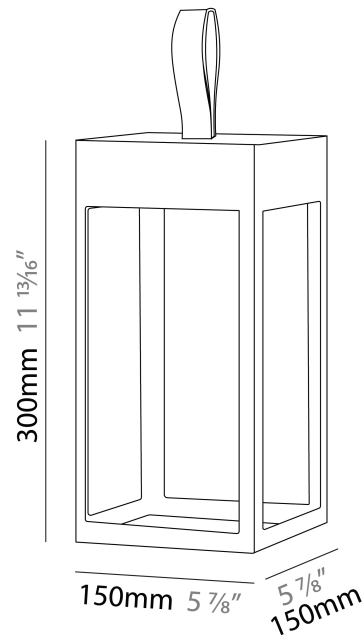

ETEREA PORTABLE

E9B224-

base number   Finish
Options

1. To build a product code in our configurator select the specify button on the base model # product page
2. To build a manual product code on this datasheet choose from the options listed below in blue font and add the suffix to the base model #

GENERAL

Series: Eterea
Brand: Platek
Division: Exterior
Mounting Type: Portable
Mounting Location: Table
Subcategory: Battery Operated

PHYSICAL

Shape: Rectangle
Length (mm): 150
Length (in): 5 ⁷/₈
Width (mm): 150
Width (in): 5 ⁷/₈
Height (mm): 300
Height (in): 11 ¹³/₁₆
Light Distribution: Direct
Weight (kg): 1.8
Weight (lbs): 4
Screws: No visible screws
Diffuser: Painted extraclear glass
Fixture Finish: [ANT](#) / [BLK](#) / [BRZ](#) / [COR](#) / [RSB](#) / [WHI](#)
Fixture Material: Stainless Steel
Cable Details: Supplied with one Micro USB power supply cable 1.2m in length
Upon Request: Bolt Down

ELECTRICAL

Lamp Type: LED
Input Wattage (W): 4.5
Total Output Wattage (W): 4.5
Dimming: Non-Dimmable
Input Voltage (V): 120

LED

Number of LEDs: 1
Color Temperature (°K): 3000
Max. Delivered Lumen (lm): 275
Nominal Lumen (lm): 450
CRI: >90 CRI
Lamp Life (hrs): 60000

OPTICAL

Optic°: 100

RATINGS AND CERTIFICATIONS

Certified By: Certified for North American Standards
IP rating: IP65
IK Rating: IK07
Bug Rating: B0 U0 G0
Upon Request: Higher Maximum Ambient Temperature

PROJECT _____
TYPE _____
SPECIFIER _____
QUANTITY _____
DATE _____