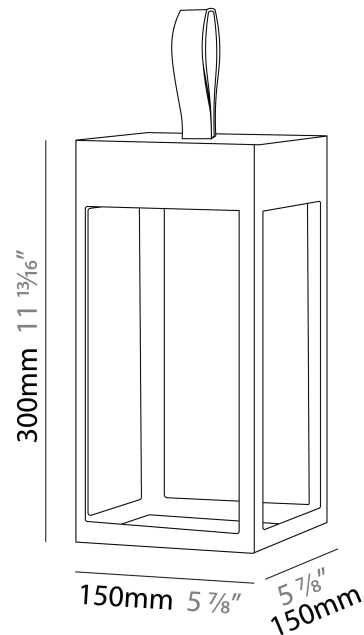

E9B224-

base number   Finish
Options

1. To build a product code in our configurator select the specify button on the base model # product page
2. To build a manual product code on this datasheet choose from the options listed below in blue font and add the suffix to the base model #

GENERAL

Series: Eterea
Partner: Platek
Division: Exterior
Installation: Portable
Product Type: Battery Operated
Mounting Location: Table
Light Distribution: Direct

PHYSICAL

Shape: Rectangle
Length (mm): 150
Length (in): 5 7/8
Width (mm): 150
Width (in): 5 7/8
Height (mm): 300
Height (in): 11 13/16
Weight (kg): 1.8
Weight (lbs): 4
Screws: No visible screws
Diffuser: Painted extraclear glass
Fixture Finish: [ANT](#) / [BLK](#) / [BRZ](#) / [COR](#) / [RSB](#) / [WHI](#)
Fixture Material: Stainless Steel
Primary Material: Stainless Steel
Cable Details: Supplied with one Micro USB power supply cable 1.2m in length
Upon Request: Bolt Down

ELECTRICAL

Lamp Type: LED
Input Wattage (W): 4.5
Total Output Wattage (W): 4.5
Dimming: Non-Dimmable
Input Voltage (V): 120

LED

Number of LEDs: 1
Color Temperature (°K): 3000
Max. Delivered Lumen (lm): 275
Nominal Lumen (lm): 450
CRI: >90 CRI
Lamp Life (hrs): 60000

OPTICAL

Optic°: 100

RATINGS AND CERTIFICATIONS

Certified By: Certified for North American Standards
IP rating: IP65
IK Rating: IK07
Bug Rating: B0 U0 G0
Upon Request: Higher Maximum Ambient Temperature

PROJECT _____
TYPE _____
SPECIFIER _____
QUANTITY _____
DATE _____