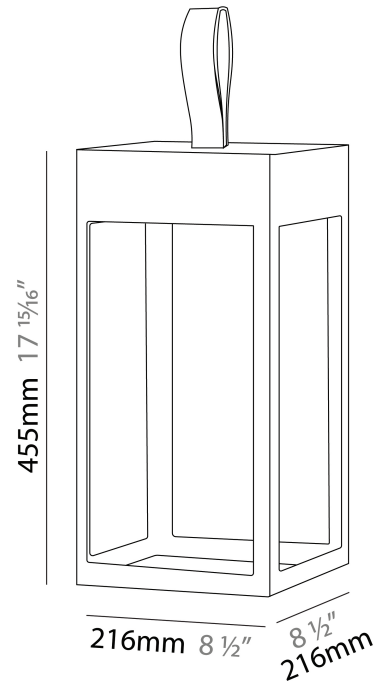

ETEREA PORTABLE

E9B268-

base number   Finish
Options

PROJECT
TYPE
SPECIFIER
QUANTITY
DATE

1. To build a product code in our configurator select the specify button on the base model # product page
2. To build a manual product code on this datasheet choose from the options listed below in blue font and add the suffix to the base model #

GENERAL

Series: Eterea
Partner: Platek
Division: Exterior
Installation: Portable
Product Type: Battery Operated
Mounting Location: Table
Light Distribution: Direct

PHYSICAL

Shape: Rectangle
Length (mm): 216
Length (in): 8 ½
Width (mm): 216
Width (in): 8 ½
Height (mm): 455
Height (in): 17 15/16
Weight (kg): 2.80
Weight (lbs): 6.17
Screws: No visible screws
Diffuser: Painted extraclear glass
Fixture Finish: [ANT](#) / [BLK](#) / [BRZ](#) / [COR](#) / [RSB](#) / [WHI](#)
Fixture Material: Stainless Steel
Primary Material: Stainless Steel
Cable Details: Supplied with one Micro USB power supply cable 1.2m in length
Upon Request: Bolt Down

ELECTRICAL

Lamp Type: LED
Input Wattage (W): 4.5
Total Output Wattage (W): 4.5
Dimming: Non-Dimmable
Input Voltage (V): 120

LED

Number of LEDs: 1
Color Temperature (°K): 3000
Max. Delivered Lumen (lm): 275
Nominal Lumen (lm): 450
CRI: >90 CRI
Lamp Life (hrs): 60000

OPTICAL

Optic°: 100

RATINGS AND CERTIFICATIONS

Certified By: Certified for North American Standards
IP rating: IP65
IK Rating: IK07
Bug Rating: B0 U0 G0
Upon Request: Higher Maximum Ambient Temperature