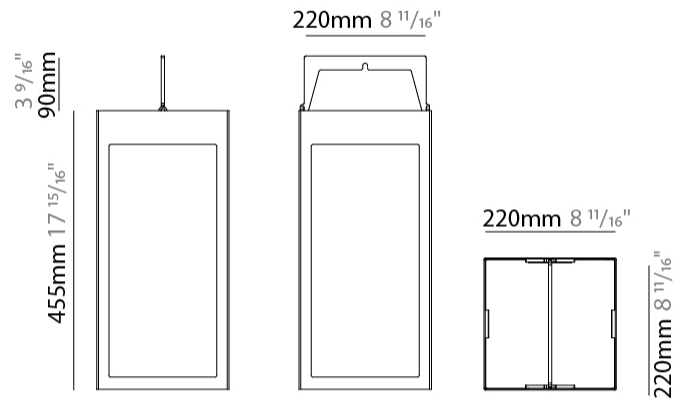

ETEREA PORTABLE

E9B151- -

base number	Color	Finish
	Temperature	Options

1. To build a product code in our configurator select the specify button on the base model # product page
2. To build a manual product code on this datasheet choose from the options listed below in blue font and add the suffix to the base model #

GENERAL

Series: Eterea
Partner: Platek
Division: Exterior
Installation: Portable
Product Type: Bollard - Garden
Mounting Location: Floor
Light Distribution: Direct

PHYSICAL

Shape: Rectangle
Length (mm): 216
Length (in): 8 1/2
Width (mm): 216
Width (in): 8 1/2
Height (mm): 455
Height (in): 17 15/16
Weight (kg): 6.3
Weight (lbs): 13.8
Diffuser: Painted extraclear glass
Fixture Finish: WHI / ANT / COR
Holder Finish: Chrome
Fixture Material: Stainless Steel
Primary Material: Stainless Steel
Cable Details: Supplied with one power supply cable 5m in length
Upon Request: Bolt Down

ELECTRICAL

Lamp Type: LED
Input Wattage (W): 17.5
Total Output Wattage (W): 16.5
Dimming: Non-Dimmable
Input Voltage (V): 120

LED

Color Temperature (°K): 3000 / 4000
Max. Delivered Lumen (lm): 735 / 765
Nominal Lumen (lm): 1550 / 1612
CRI: >80 CRI
Lamp Life (hrs): 60000

OPTICAL

Optic°: 114

RATINGS AND CERTIFICATIONS

Certified By: Certified for North American Standards
IP rating: IP65
IK Rating: IK08
Bug Rating: B0 U0 G0
Upon Request: Higher Maximum Ambient Temperature