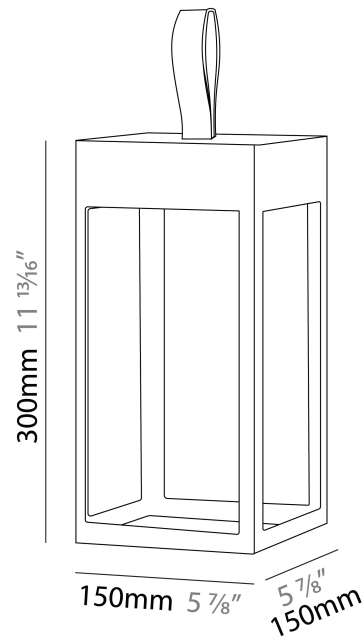

GENERAL

Series: Eterea _____
Brand: Platek _____
Division: Exterior _____
Mounting Type: Portable _____
Mounting Location: Table _____
Subcategory: Battery Operated _____

PHYSICAL

Shape: Rectangle _____
Length (mm): 150 _____
Length (in): 5 ⁷/₈ _____
Width (mm): 150 _____
Width (in): 5 ⁷/₈ _____
Height (mm): 300 _____
Height (in): 11 ¹³/₁₆ _____
Light Distribution: Direct _____
Weight (kg): 1.8 _____
Weight (lbs): 4 _____
Screws: No visible screws _____
Diffuser: Frosted Methacrylate _____
Fixture Finish: [ANT](#) / [BLK](#) / [BRZ](#) / [COR](#) / [RSB](#) / [WHI](#) _____
Fixture Material: Stainless Steel _____
Cable Details: Supplied with one Micro USB power supply cable 1.2m in length _____
Upon Request: Bolt Down _____

ELECTRICAL

Lamp Type: LED _____
Input Wattage (W): 4.5 _____
Total Output Wattage (W): 4.5 _____
Dimming: Non-Dimmable _____
Input Voltage (V): 120 _____

LED

Number of LEDs: 1 _____
Color Temperature (°K): 3000 _____
Max. Delivered Lumen (lm): 275 _____
Nominal Lumen (lm): 450 _____
CRI: >90 CRI _____
Lamp Life (hrs): 60000 _____

OPTICAL

Optic°: 100 _____

RATINGS AND CERTIFICATIONS

Certified By: Certified for North American Standards _____
IP rating: IP65 _____
IK Rating: IK07 _____
Bug Rating: B0 U0 G0 _____
Upon Request: Higher Maximum Ambient Temperature _____