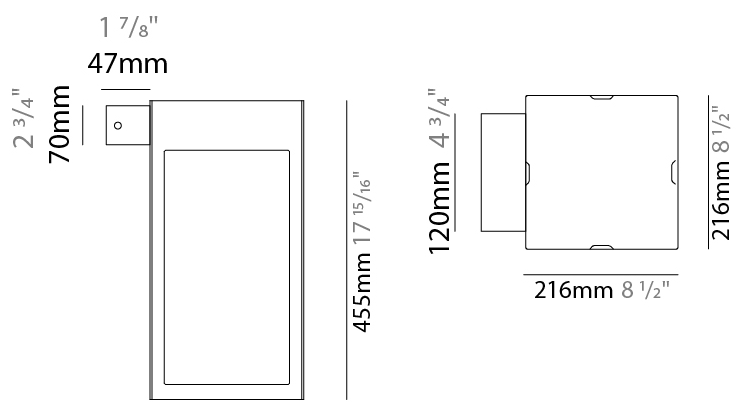

ETEREA SURFACE

E9W609-

base number   Color   Finish
Temperature   Options

PROJECT
TYPE
SPECIFIER
QUANTITY
DATE

1. To build a product code in our configurator select the specify button on the base model # product page
2. To build a manual product code on this datasheet choose from the options listed below in blue font and add the suffix to the base model #

GENERAL

Series: Eterea
Partner: Platek
Division: Exterior
Installation: Surface
Product Type: Wall Surface
Mounting Location: Wall

PHYSICAL

Shape: Rectangle
Length (mm): 216
Length (in): 8 1/2
Width (mm): 216
Width (in): 8 1/2
Height (mm): 455
Height (in): 17 15/16
Weight (kg): 6.1
Weight (lbs): 13.4
Diffuser: Painted extraclear glass
Fixture Finish: [ANT / BLK / BRZ / COR / RSB / WHI](#)
Fixture Material: Stainless Steel
Primary Material: Stainless Steel
Cable Details: Supplied with one power supply cable 5m in length

ELECTRICAL

Lamp Type: LED
Input Wattage (W): 17.5
Total Output Wattage (W): 16.5
Dimming: Electronic Low Voltage Dimming to 20%
Input Voltage (V): 120

LED

Color Temperature (°K): [2700 / 3000](#)
Max. Delivered Lumen (lm): 735 / 765
Nominal Lumen (lm): 1550 / 1610
CRI: >80 CRI
Lamp Life (hrs): 60000

OPTICAL

Optic°: 114
Beam Angle: Wide

RATINGS AND CERTIFICATIONS

Certified By: Certified for North American Standards
IP rating: IP65
IK Rating: IK08
Bug Rating: B0 U0 G0
Upon Request: Higher Maximum Ambient Temperature