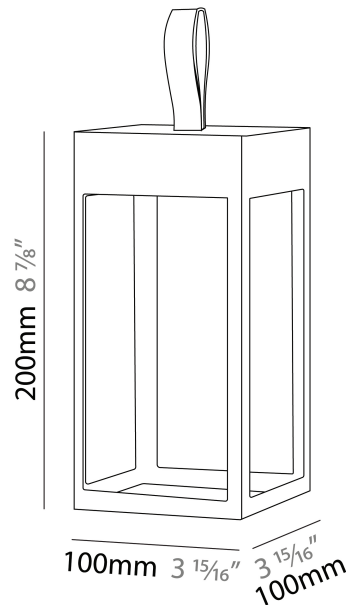

ETEREA PORTABLE

E9B300-

base number   Finish
Options

1. To build a product code in our configurator select the specify button on the base model # product page
2. To build a manual product code on this datasheet choose from the options listed below in blue font and add the suffix to the base model #

GENERAL

Series: Eterea
Brand: Platek
Division: Exterior
Mounting Type: Portable
Mounting Location: Table
Subcategory: Battery Operated

PHYSICAL

Shape: Rectangle
Length (mm): 100
Length (in): 3 ¹⁵/₁₆
Width (mm): 100
Width (in): 3 ¹⁵/₁₆
Height (mm): 200
Height (in): 7 ⁷/₈
Light Distribution: Omnidirectional
Weight (kg): 0.9
Screws: No visible screws
Diffuser: Painted extraclear glass
Fixture Finish: [BLK / WHI / COR / ANT / BRZ](#)
Fixture Material: Stainless Steel
Cable Details: Supplied with one Micro USB power supply cable 1.2m in length
Upon Request: Bolt Down

ELECTRICAL

Lamp Type: LED
Input Wattage (W): 1
Total Output Wattage (W): 1
Dimming: Non-Dimmable
Input Voltage (V): 120

LED

Number of LEDs: 1
Color Temperature (°K): 3000
Max. Delivered Lumen (lm): 80
Nominal Lumen (lm): 250
CRI: >90 CRI
Lamp Life (hrs): 60000

OPTICAL

Optic°: 100

RATINGS AND CERTIFICATIONS

Certified By: Certified for North American Standards
IP rating: IP65
IK Rating: IK07
Upon Request: Higher Maximum Ambient Temperature

PROJECT _____
TYPE _____
SPECIFIER _____
QUANTITY _____
DATE _____