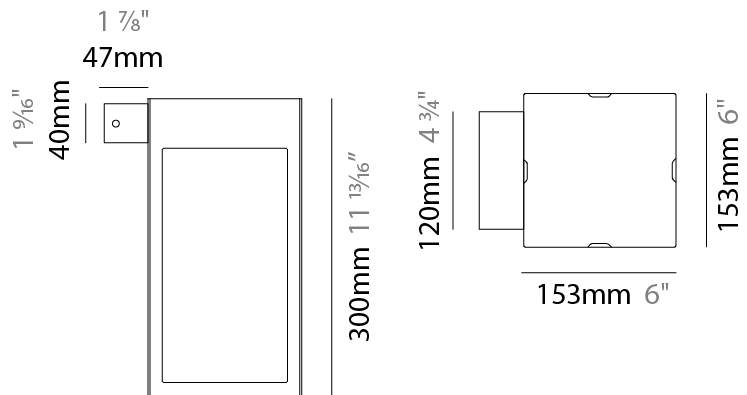

PROJECT
TYPE
SPECIFIER
QUANTITY
DATE

ETEREA SURFACE

E9W608- -

base number   Color   Finish
Temperature   Options

1. To build a product code in our configurator select the specify button on the base model # product page
2. To build a manual product code on this datasheet choose from the options listed below in blue font and add the suffix to the base model #

GENERAL

Series: Eterea
Partner: Platek
Division: Exterior
Installation: Surface
Product Type: Wall Surface
Mounting Location: Wall

PHYSICAL

Shape: Rectangle
Length (mm): 153
Length (in): 6
Width (mm): 153
Width (in): 6
Height (mm): 300
Height (in): 11 ¹³/₁₆
Weight (kg): 2.6
Fixture Finish: [ANT / BLK / BRZ / COR / RSB / WHI](#)
Fixture Material: Stainless Steel
Primary Material: Stainless Steel

ELECTRICAL

Lamp Type: LED
Input Wattage (W): 9.6
Total Output Wattage (W): 9.5
Dimming: Electronic Low Voltage Dimming to 20%
Input Voltage (V): 120

LED

Color Temperature (°K): [2700 / 3000](#)
Max. Delivered Lumen (lm): 385
Nominal Lumen (lm): 900
Lamp Life (hrs): 60000

OPTICAL

Beam Angle: 114

RATINGS AND CERTIFICATIONS

Certified By: Certified for North American Standards
IP rating: IP65
IK Rating: IK08
Bug Rating: B0 U0 G0