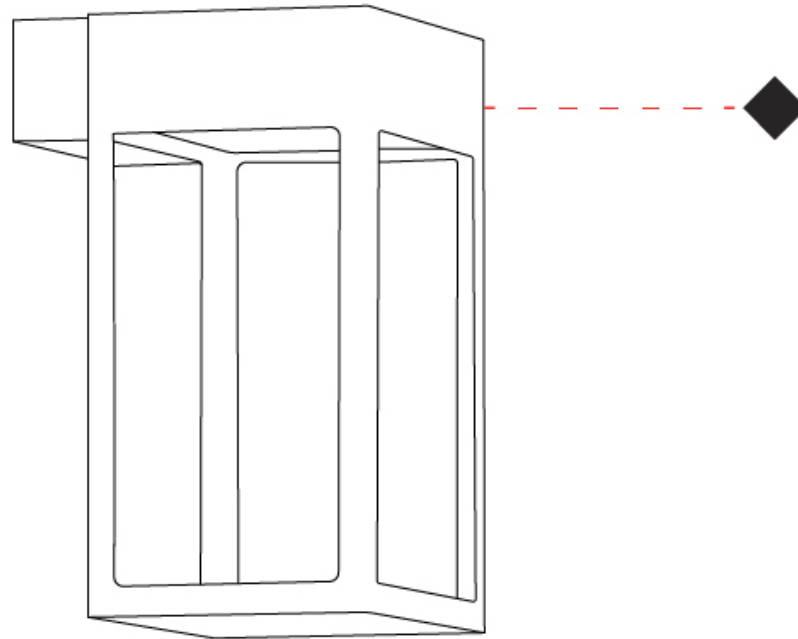

ETEREA SURFACE

E9W608-

PROJECT

TYPE

SPECIFIER

QUANTITY

DATE

E