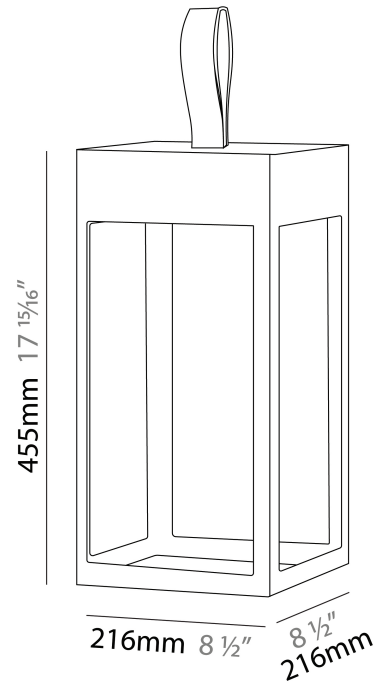

GENERAL

Series: Eterea _____
Brand: Platek _____
Division: Exterior _____
Mounting Type: Portable _____
Mounting Location: Table _____
Subcategory: Battery Operated _____

PHYSICAL

Shape: Rectangle _____
Length (mm): 216 _____
Length (in): 8 ½ _____
Width (mm): 216 _____
Width (in): 8 ½ _____
Height (mm): 455 _____
Height (in): 17 15/16 _____
Light Distribution: Direct _____
Weight (kg): 2.80 _____
Weight (lbs): 6.17 _____
Screws: No visible screws _____
Diffuser: Painted extraclear glass _____
Fixture Finish: [ANT](#) / [BLK](#) / [BRZ](#) / [COR](#) / [RSB](#) / [WHI](#) _____
Fixture Material: Stainless Steel _____
Cable Details: Supplied with one Micro USB power supply cable 1.2m in length _____
Upon Request: Bolt Down _____

ELECTRICAL

Lamp Type: LED _____
Input Wattage (W): 4.5 _____
Total Output Wattage (W): 4.5 _____
Dimming: Non-Dimmable _____
Input Voltage (V): 120 _____

LED

Number of LEDs: 1 _____
Color Temperature (°K): 3000 _____
Max. Delivered Lumen (lm): 275 _____
Nominal Lumen (lm): 450 _____
CRI: >90 CRI _____
Lamp Life (hrs): 60000 _____

OPTICAL

Optic°: 100 _____

RATINGS AND CERTIFICATIONS

Certified By: Certified for North American Standards _____
IP rating: IP65 _____
IK Rating: IK07 _____
Bug Rating: B0 U0 G0 _____
Upon Request: Higher Maximum Ambient Temperature _____