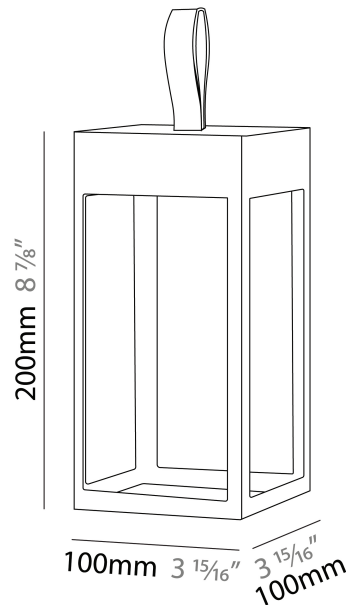

PROJECT
TYPE
SPECIFIER
QUANTITY
DATE

ETEREA PORTABLE

E9B300-

base number   Finish
Options

1. To build a product code in our configurator select the specify button on the base model # product page
2. To build a manual product code on this datasheet choose from the options listed below in blue font and add the suffix to the base model #

GENERAL

Series: Eterea
Brand: Platek
Division: Exterior
Mounting Type: Portable
Mounting Location: Table
Subcategory: Battery Operated

PHYSICAL

Shape: Rectangle
Length (mm): 100
Length (in): 3 ¹⁵/₁₆
Width (mm): 100
Width (in): 3 ¹⁵/₁₆
Height (mm): 200
Height (in): 7 ⁷/₈
Light Distribution: Direct
Weight (kg): 0.9
Screws: No visible screws
Diffuser: Frosted Methacrylate
Fixture Finish: [ANT](#) / [BLK](#) / [BRZ](#) / [COR](#) / [RSB](#) / [WHI](#)
Fixture Material: Stainless Steel
Cable Details: Supplied with one Micro USB power supply cable 1.2m in length
Upon Request: Bolt Down

ELECTRICAL

Lamp Type: LED
Input Wattage (W): 1
Total Output Wattage (W): 1
Dimming: Non-Dimmable
Input Voltage (V): 120

LED

Number of LEDs: 1
Color Temperature (°K): 3000
Max. Delivered Lumen (lm): 80
Nominal Lumen (lm): 250
CRI: >90 CRI
Lamp Life (hrs): 60000

OPTICAL

Optic°: 100

RATINGS AND CERTIFICATIONS

Certified By: Certified for North American Standards
IP rating: IP65
IK Rating: IK07
Upon Request: Higher Maximum Ambient Temperature