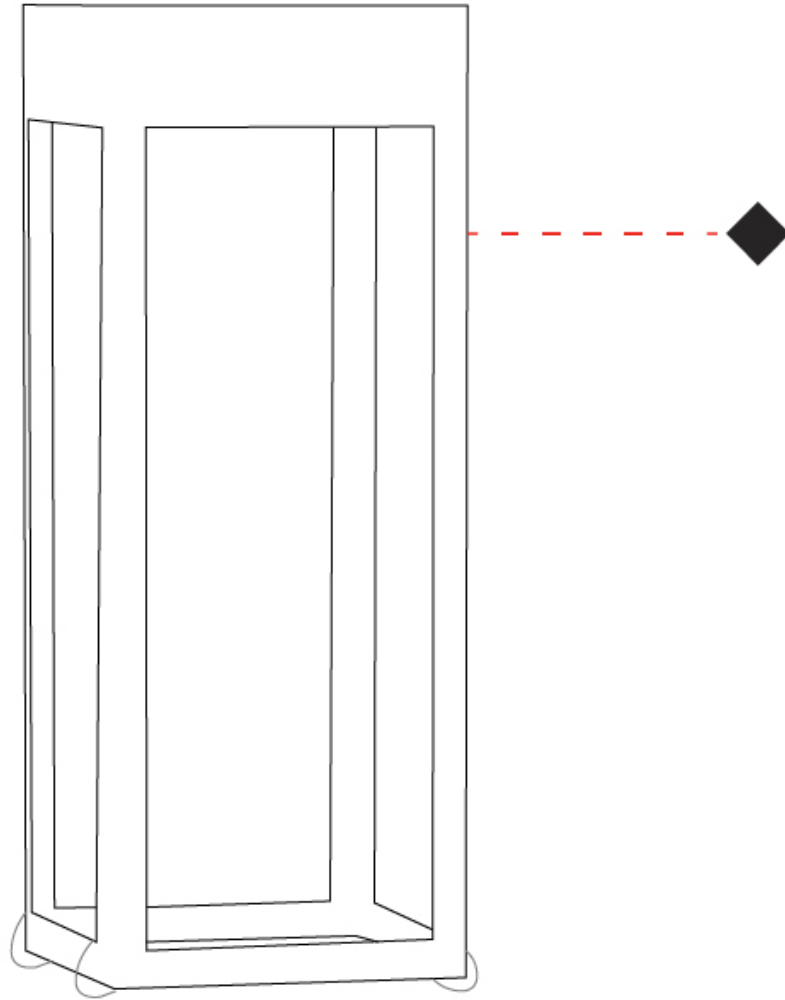

ETEREA PORTABLE

E9B151-

PROJECT _____

TYPE _____

SPECIFIER _____

QUANTITY _____

DATE _____

E