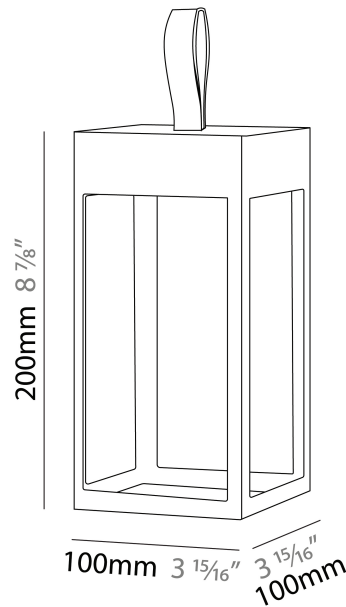

ETEREA PORTABLE

E9B300-

base number   Finish
Options

1. To build a product code in our configurator select the specify button on the base model # product page
2. To build a manual product code on this datasheet choose from the options listed below in blue font and add the suffix to the base model #

GENERAL

Series: Eterea
Brand: Platek
Division: Exterior
Mounting Type: Portable
Mounting Location: Table
Subcategory: Battery Operated

PHYSICAL

Shape: Rectangle
Length (mm): 100
Length (in): 3 ¹⁵/₁₆
Width (mm): 100
Width (in): 3 ¹⁵/₁₆
Height (mm): 200
Height (in): 7 ⁷/₈
Light Distribution: Direct
Weight (kg): 0.9
Screws: No visible screws
Diffuser: Frosted Methacrylate
[Fixture Finish: ANT / BLK / BRZ / COR / RSB / WHI](#)
Fixture Material: Stainless Steel
Cable Details: Supplied with one Micro USB power supply cable 1.2m in length
Upon Request: Bolt Down

ELECTRICAL

Lamp Type: LED
Input Wattage (W): 1
Total Output Wattage (W): 1
Dimming: Non-Dimmable
Input Voltage (V): 120

LED

Number of LEDs: 1
Color Temperature (°K): 3000
Max. Delivered Lumen (lm): 80
Nominal Lumen (lm): 250
CRI: >90 CRI
Lamp Life (hrs): 60000

OPTICAL

Optic°: 100

RATINGS AND CERTIFICATIONS

Certified By: Certified for North American Standards
IP rating: IP65
IK Rating: IK07
Upon Request: Higher Maximum Ambient Temperature

PROJECT	_____
TYPE	_____
SPECIFIER	_____
QUANTITY	_____
DATE	_____