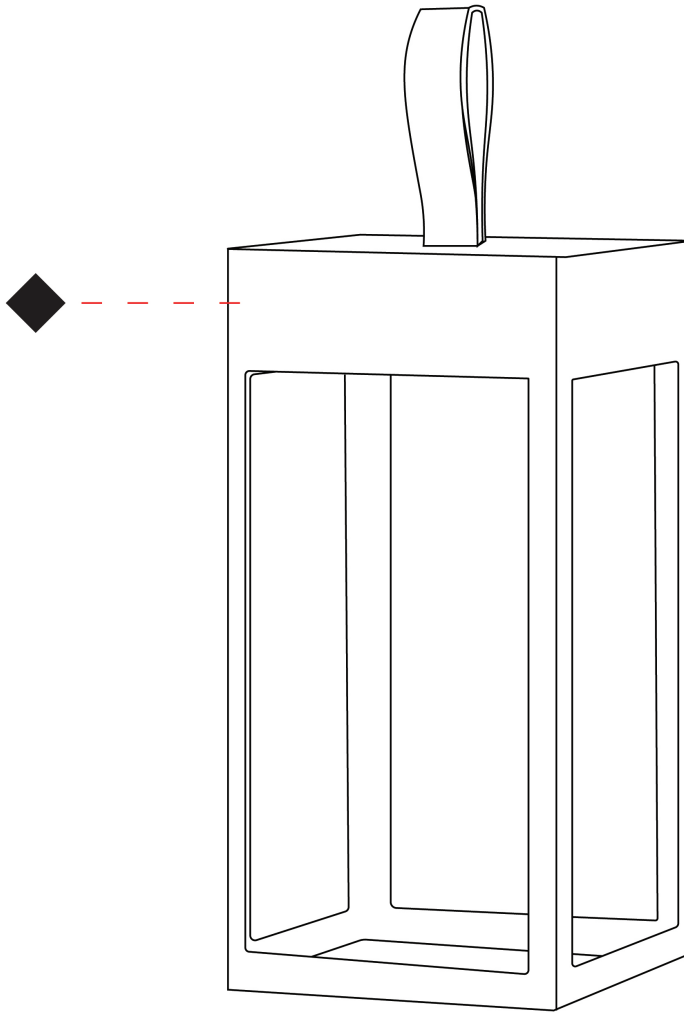

ETEREA PORTABLE

E9B224-

PROJECT

TYPE

SPECIFIER

QUANTITY

DATE

E