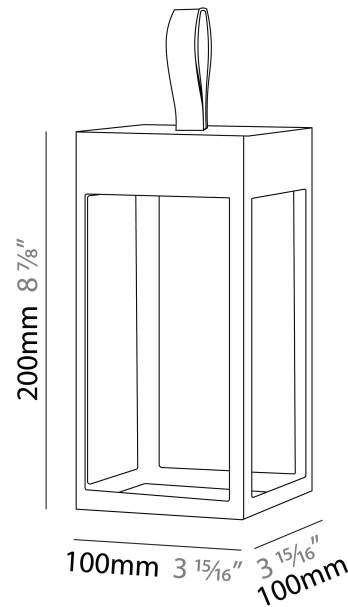

ETEREA PORTABLE

E9B300-

base number   Finish
Options

PROJECT _____
TYPE _____
SPECIFIER _____
QUANTITY _____
DATE _____

1. To build a product code in our configurator select the specify button on the base model # product page
2. To build a manual product code on this datasheet choose from the options listed below in blue font and add the suffix to the base model #

GENERAL

Series: Eterea
Brand: Platek
Division: Exterior
Mounting Type: Portable
Mounting Location: Table
Subcategory: Battery Operated

PHYSICAL

Shape: Rectangle
Length (mm): 100
Length (in): 3 ¹⁵/₁₆
Width (mm): 100
Width (in): 3 ¹⁵/₁₆
Height (mm): 200
Height (in): 7 ⁷/₈
Light Distribution: Direct
Weight (kg): 0.9
Screws: No visible screws
Diffuser: Frosted Methacrylate
Fixture Finish: [ANT](#) / [BLK](#) / [BRZ](#) / [COR](#) / [RSB](#) / [WHI](#)
Fixture Material: Stainless Steel
Cable Details: Supplied with one Micro USB power supply cable 1.2m in length
Upon Request: Bolt Down

ELECTRICAL

Lamp Type: LED
Input Wattage (W): 1
Total Output Wattage (W): 1
Dimming: Non-Dimmable
Input Voltage (V): 120

LED

Number of LEDs: 1
Color Temperature (°K): 3000
Max. Delivered Lumen (lm): 80
Nominal Lumen (lm): 250
CRI: >90 CRI
Lamp Life (hrs): 60000

OPTICAL

Optic°: 100

RATINGS AND CERTIFICATIONS

Certified By: Certified for North American Standards
IP rating: IP65
IK Rating: IK07
Upon Request: Higher Maximum Ambient Temperature