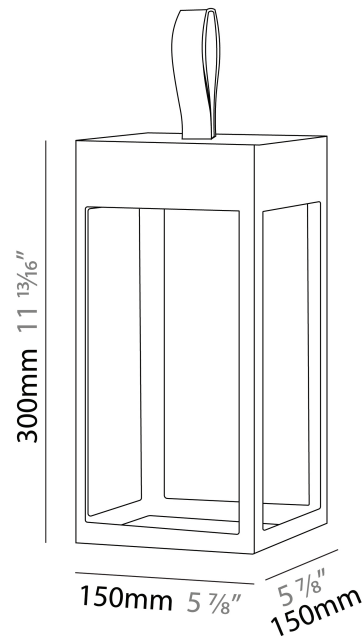

GENERAL

Series: Eterea _____
Brand: Platek _____
Division: Exterior _____
Mounting Type: Portable _____
Mounting Location: Table _____
Subcategory: Battery Operated _____

PHYSICAL

Shape: Rectangle _____
Length (mm): 150 _____
Length (in): $5 \frac{7}{8}$ _____
Width (mm): 150 _____
Width (in): $5 \frac{7}{8}$ _____
Height (mm): 300 _____
Height (in): $11 \frac{13}{16}$ _____
Light Distribution: Direct _____
Weight (kg): 1.8 _____
Weight (lbs): 4 _____
Screws: No visible screws _____
Diffuser: Frosted Methacrylate _____
Fixture Finish: [ANT](#) / [BLK](#) / [BRZ](#) / [COR](#) / [RSB](#) / [WHI](#) _____
Fixture Material: Stainless Steel _____
Cable Details: Supplied with one Micro USB power supply cable 1.2m in length _____
Upon Request: Bolt Down _____

ELECTRICAL

Lamp Type: LED _____
Input Wattage (W): 4.5 _____
Total Output Wattage (W): 4.5 _____
Dimming: Non-Dimmable _____
Input Voltage (V): 120 _____

LED

Number of LEDs: 1 _____
Color Temperature (°K): 3000 _____
Max. Delivered Lumen (lm): 275 _____
Nominal Lumen (lm): 450 _____
CRI: >90 CRI _____
Lamp Life (hrs): 60000 _____

OPTICAL

Optic°: 100 _____

RATINGS AND CERTIFICATIONS

Certified By: Certified for North American Standards _____
IP rating: IP65 _____
IK Rating: IK07 _____
Bug Rating: B0 U0 G0 _____
Upon Request: Higher Maximum Ambient Temperature _____