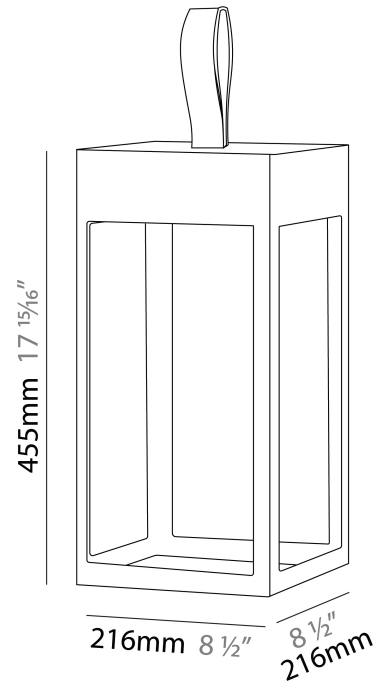

PROJECT	_____
TYPE	_____
SPECIFIER	_____
QUANTITY	_____
DATE	_____

ETEREA PORTABLE

E9B268-

base number _____
Finish
Options _____

1. To build a product code in our configurator select the specify button on the base model # product page
2. To build a manual product code on this datasheet choose from the options listed below in blue font and add the suffix to the base model #

GENERAL

Series: Eterea
Brand: Platek
Division: Exterior
Mounting Type: Portable
Mounting Location: Table
Subcategory: Battery Operated

PHYSICAL

Shape: Rectangle
Length (mm): 216
Length (in): 8 1/2
Width (mm): 216
Width (in): 8 1/2
Height (mm): 455
Height (in): 17 15/16
Light Distribution: Direct
Weight (kg): 2.80
Weight (lbs): 6.17
Screws: No visible screws
Diffuser: Frosted Methacrylate
Fixture Finish: [ANT](#) / [BLK](#) / [BRZ](#) / [COR](#) / [RSB](#) / [WHI](#)
Fixture Material: Stainless Steel
Cable Details: Supplied with one Micro USB power supply cable 1.2m in length
Upon Request: Bolt Down

ELECTRICAL

Lamp Type: LED
Input Wattage (W): 4.5
Total Output Wattage (W): 4.5
Dimming: Non-Dimmable
Input Voltage (V): 120

LED

Number of LEDs: 1
Color Temperature (°K): 3000
Max. Delivered Lumen (lm): 275
Nominal Lumen (lm): 450
CRI: >90 CRI
Lamp Life (hrs): 60000

OPTICAL

Optic°: 100

RATINGS AND CERTIFICATIONS

Certified By: Certified for North American Standards
IP rating: IP65
IK Rating: IK07
Bug Rating: B0 U0 G0
Upon Request: Higher Maximum Ambient Temperature

E