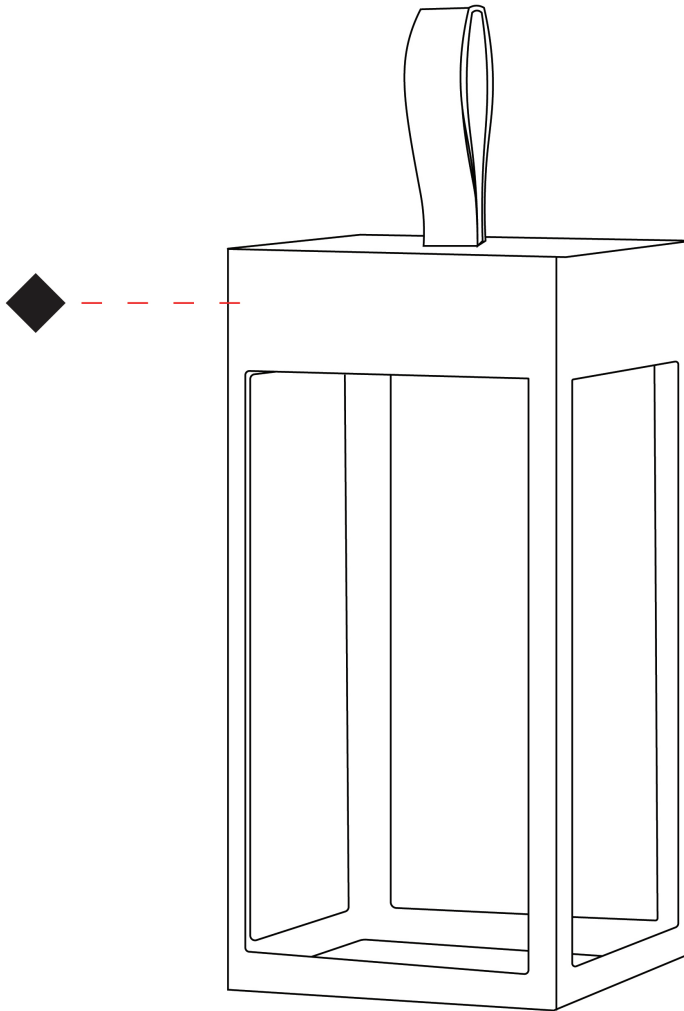

ETEREA PORTABLE

E9B268-

PROJECT

TYPE

SPECIFIER

QUANTITY

DATE

E