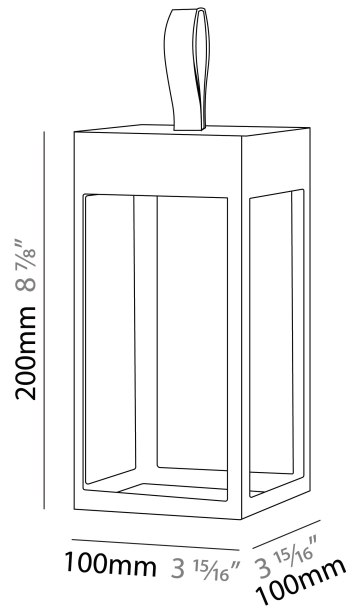

ETEREA PORTABLE

E9B300-

base number   Finish
Options

1. To build a product code in our configurator select the specify button on the base model # product page
2. To build a manual product code on this datasheet choose from the options listed below in blue font and add the suffix to the base model #

GENERAL

Series: Eterea
Brand: Platek
Division: Exterior
Mounting Type: Portable
Mounting Location: Table
Subcategory: Battery Operated

PHYSICAL

Shape: Rectangle
Length (mm): 100
Length (in): 3 ¹⁵/₁₆
Width (mm): 100
Width (in): 3 ¹⁵/₁₆
Height (mm): 200
Height (in): 7 ⁷/₈
Light Distribution: Direct
Weight (kg): 0.9
Screws: No visible screws
Diffuser: Frosted Methacrylate
Fixture Finish: [ANT](#) / [BLK](#) / [BRZ](#) / [COR](#) / [RSB](#) / [WHI](#)
Fixture Material: Stainless Steel
Cable Details: Supplied with one Micro USB power supply cable 1.2m in length
Upon Request: Bolt Down

ELECTRICAL

Lamp Type: LED
Input Wattage (W): 1
Total Output Wattage (W): 1
Dimming: Non-Dimmable
Input Voltage (V): 120

LED

Number of LEDs: 1
Color Temperature (°K): 3000
Max. Delivered Lumen (lm): 80
Nominal Lumen (lm): 250
CRI: >90 CRI
Lamp Life (hrs): 60000

OPTICAL

Optic°: 100

RATINGS AND CERTIFICATIONS

Certified By: Certified for North American Standards
IP rating: IP65
IK Rating: IK07
Upon Request: Higher Maximum Ambient Temperature

PROJECT _____
TYPE _____
SPECIFIER _____
QUANTITY _____
DATE _____