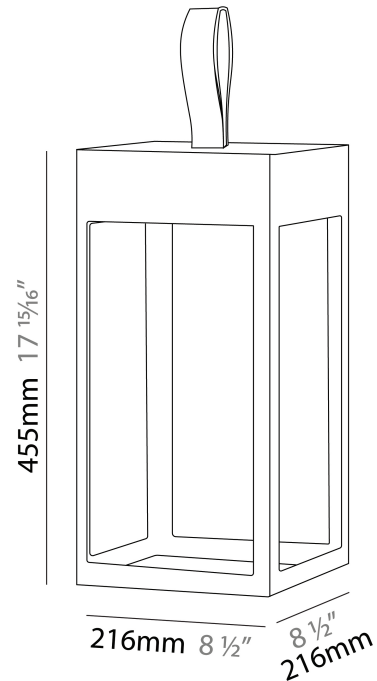

GENERAL

Series: Eterea _____
Brand: Platek _____
Division: Exterior _____
Mounting Type: Portable _____
Mounting Location: Table _____
Subcategory: Battery Operated _____

PHYSICAL

Shape: Rectangle _____
Length (mm): 216 _____
Length (in): 8 1/2 _____
Width (mm): 216 _____
Width (in): 8 1/2 _____
Height (mm): 455 _____
Height (in): 17 15/16 _____
Light Distribution: Direct _____
Weight (kg): 2.80 _____
Weight (lbs): 6.17 _____
Screws: No visible screws _____
Diffuser: Frosted Methacrylate _____
Fixture Finish: [ANT](#) / [BLK](#) / [BRZ](#) / [COR](#) / [RSB](#) / [WHI](#) _____
Fixture Material: Stainless Steel _____
Cable Details: Supplied with one Micro USB power supply cable 1.2m in length _____
Upon Request: Bolt Down _____

ELECTRICAL

Lamp Type: LED _____
Input Wattage (W): 4.5 _____
Total Output Wattage (W): 4.5 _____
Dimming: Non-Dimmable _____
Input Voltage (V): 120 _____

LED

Number of LEDs: 1 _____
Color Temperature (°K): 3000 _____
Max. Delivered Lumen (lm): 275 _____
Nominal Lumen (lm): 450 _____
CRI: >90 CRI _____
Lamp Life (hrs): 60000 _____

OPTICAL

Optic°: 100 _____

RATINGS AND CERTIFICATIONS

Certified By: Certified for North American Standards _____
IP rating: IP65 _____
IK Rating: IK07 _____
Bug Rating: B0 U0 G0 _____
Upon Request: Higher Maximum Ambient Temperature _____