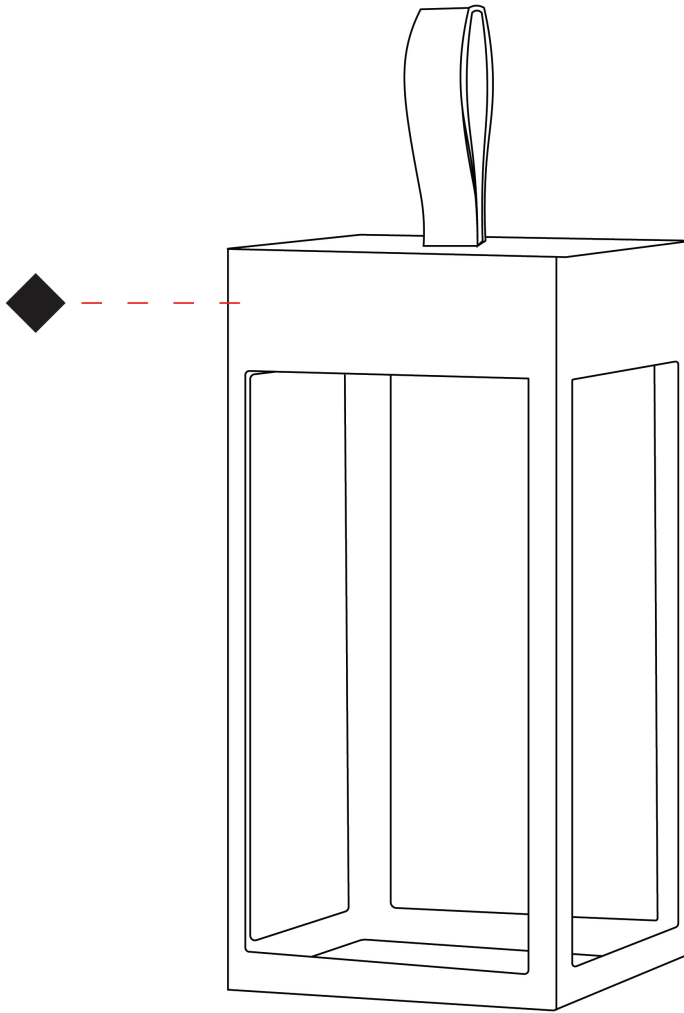

ETEREA PORTABLE

E9B300-

PROJECT _____

TYPE _____

SPECIFIER _____

QUANTITY _____

DATE _____

E