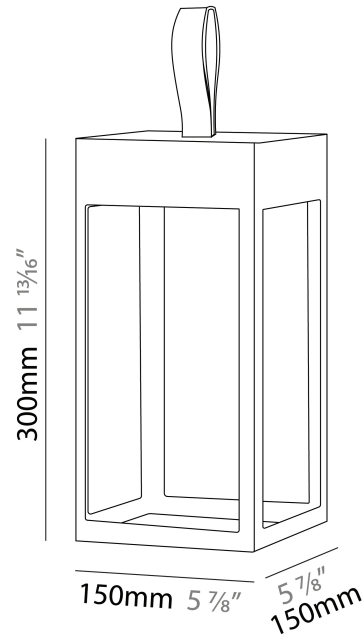

ETEREA PORTABLE

E9B224-

base number   Finish
Options

1. To build a product code in our configurator select the specify button on the base model # product page
2. To build a manual product code on this datasheet choose from the options listed below in blue font and add the suffix to the base model #

GENERAL

Series: Eterea
Brand: Platek
Division: Exterior
Mounting Type: Portable
Mounting Location: Table
Subcategory: Battery Operated

PHYSICAL

Shape: Rectangle
Length (mm): 150
Length (in): 5 ⁷/₈
Width (mm): 150
Width (in): 5 ⁷/₈
Height (mm): 300
Height (in): 11 ¹³/₁₆
Light Distribution: Direct
Weight (kg): 1.8
Weight (lbs): 4
Screws: No visible screws
Diffuser: Frosted Methacrylate
Fixture Finish: [ANT](#) / [BLK](#) / [BRZ](#) / [COR](#) / [RSB](#) / [WHI](#)
Fixture Material: Stainless Steel
Cable Details: Supplied with one Micro USB power supply cable 1.2m in length
Upon Request: Bolt Down

ELECTRICAL

Lamp Type: LED
Input Wattage (W): 4.5
Total Output Wattage (W): 4.5
Dimming: Non-Dimmable
Input Voltage (V): 120

LED

Number of LEDs: 1
Color Temperature (°K): 3000
Max. Delivered Lumen (lm): 275
Nominal Lumen (lm): 450
CRI: >90 CRI
Lamp Life (hrs): 60000

OPTICAL

Optic°: 100

RATINGS AND CERTIFICATIONS

Certified By: Certified for North American Standards
IP rating: IP65
IK Rating: IK07
Bug Rating: B0 U0 G0
Upon Request: Higher Maximum Ambient Temperature